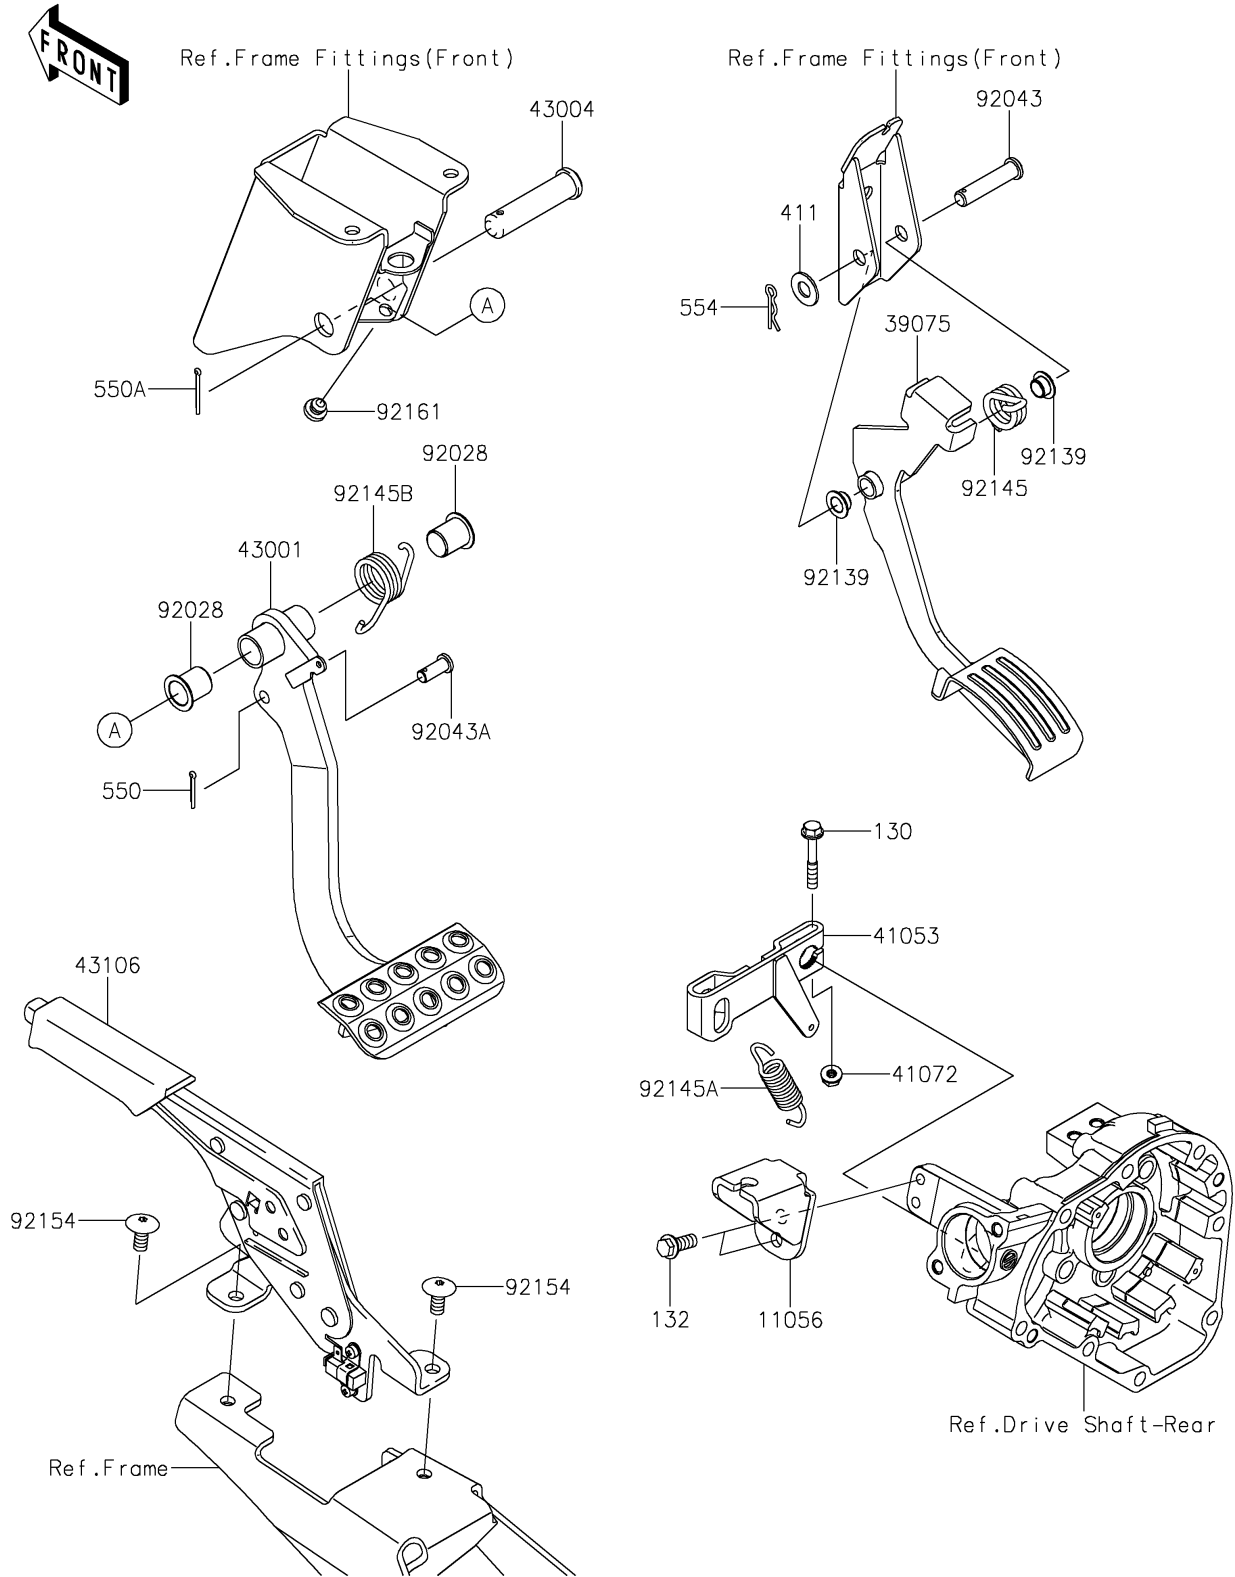

# 2024 TERYX4™ PARTS DIAGRAM

## Brake Pedal/Throttle Lever

F2260

## 2024 TERYX4™ PARTS LIST

### Brake Pedal/Throttle Lever

ITEM NAME	PART NUMBER	QUANTITY
BRACKET (Ref # 11056)	11056-2267	1
LEVER-THROTTLE (Ref # 39075)	39075-0019	1
LEVER-BRAKE CAM (Ref # 41053)	41053-0023	1
NUT,6MM (Ref # 41072)	41072-007	1
LEVER-BRAKE,PEDAL (Ref # 43001)	43001-0739	1
SHAFT-BRAKE (Ref # 43004)	43004-1128	1
LEVER-ASSY-PARKING BRAKE (Ref # 43106)	43106-0009	1
BUSHING (Ref # 92028)	92028-1571	2
PIN,10X42.5 (Ref # 92043)	92043-0707	1
PIN (Ref # 92043A)	92043-1039	1
BUSHING (Ref # 92139)	92139-0230	2
SPRING,THROTTLE (Ref # 92145)	92145-0831	1
SPRING,BRAKE CAM LEVER (Ref # 92145A)	92145-0880	1
SPRING,BRAKE PEDAL RETURN (Ref # 92145B)	92145-1615	1
BOLT-FLANGED,8X18 (Ref # 92154)	92154-2692	2
DAMPER (Ref # 92161)	92161-1084	1
BOLT-FLANGED,6X40 (Ref # 130)	130CA0640	1
BOLT-FLANGED-SMALL,8X20 (Ref # 132)	132BA0820	2
WASHER-PLAIN,10MM (Ref # 411)	411AA1000	1
PIN-COTTER,2.5X18 (Ref # 550)	550AA2518	1
PIN-COTTER,2.5X25 (Ref # 550A)	550AA2525	1
PIN-SNAP,10MM (Ref # 554)	554DA1000	1