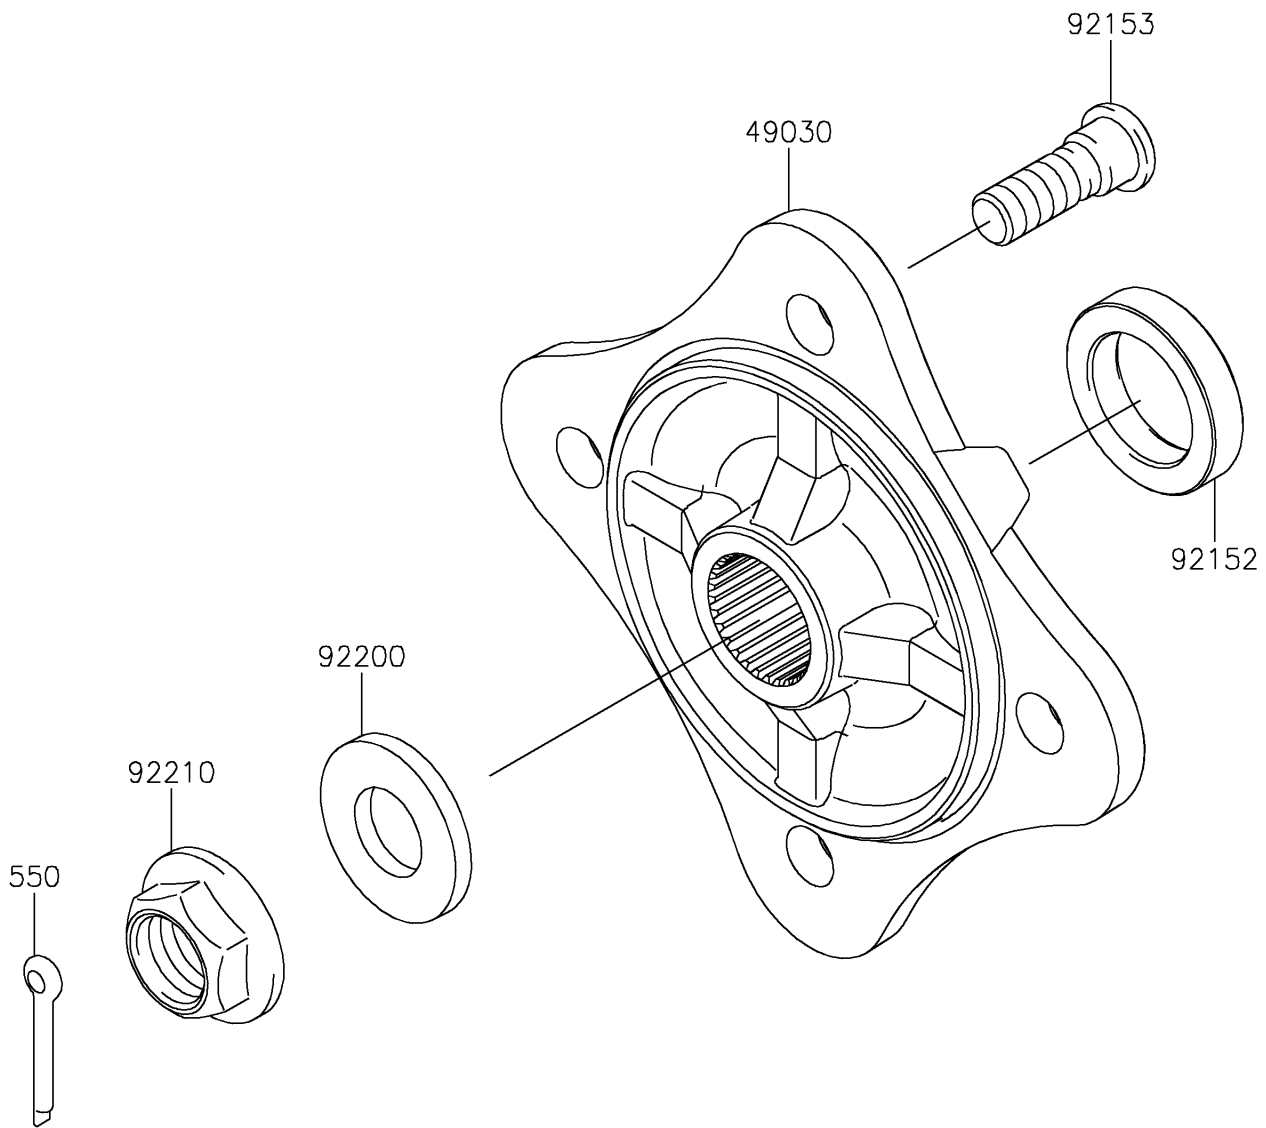

2024 TERYX4™ PARTS DIAGRAM

Rear Hubs/Brakes

F2240

2024 TERYX4™ PARTS LIST

Rear Hubs/Brakes

ITEM NAME	PART NUMBER	QUANTITY
HUB,RR (Ref # 49030)	49030-0563	2
COLLAR,30.1X44X9 (Ref # 92152)	92152-1700	2
BOLT,12MM (Ref # 92153)	92153-1915	8
WASHER,20.3X41X4.5 (Ref # 92200)	92200-0921	2
NUT,FLANGED,20MM (Ref # 92210)	92210-2093	2
PIN-COTTER,4.0X30 (Ref # 550)	550AA4030	2