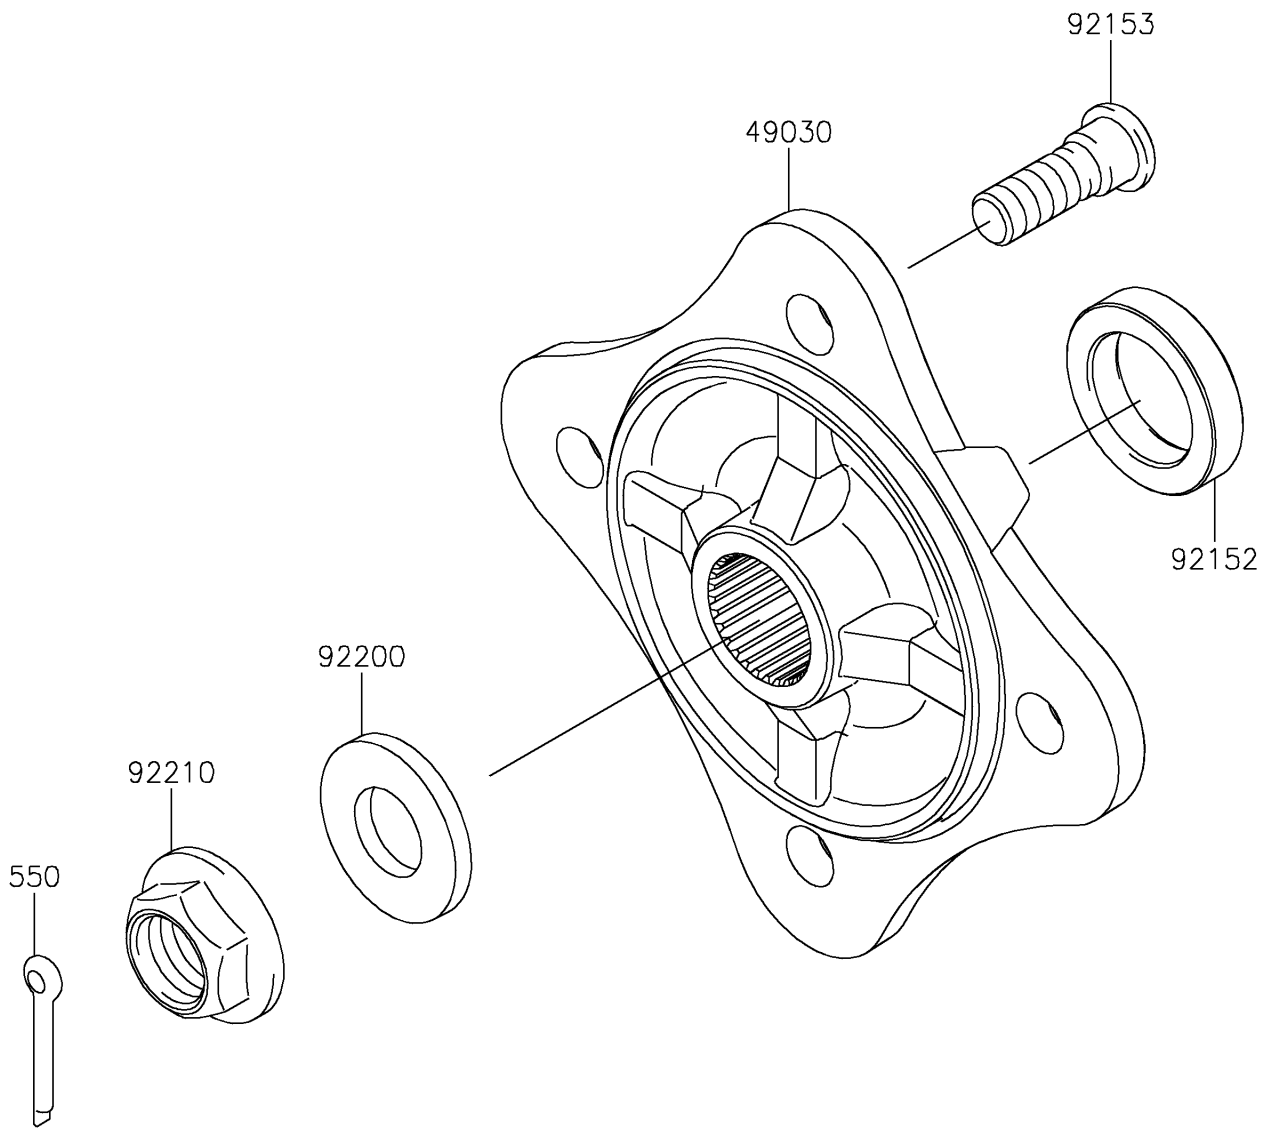

2023 Teryx4 PARTS DIAGRAM

Rear Hubs/Brakes

F2240

2023 Teryx4 PARTS LIST

Rear Hubs/Brakes

ITEM NAME	PART NUMBER	QUANTITY
HUB,RR (Ref # 49030)	49030-0563	2
COLLAR,30.1X44X9 (Ref # 92152)	92152-1700	2
BOLT,12MM (Ref # 92153)	92153-1915	8
WASHER,20.3X41X4.5 (Ref # 92200)	92200-0921	2
NUT,FLANGED,20MM (Ref # 92210)	92210-2093	2
PIN-COTTER,4.0X30 (Ref # 550)	550AA4030	2