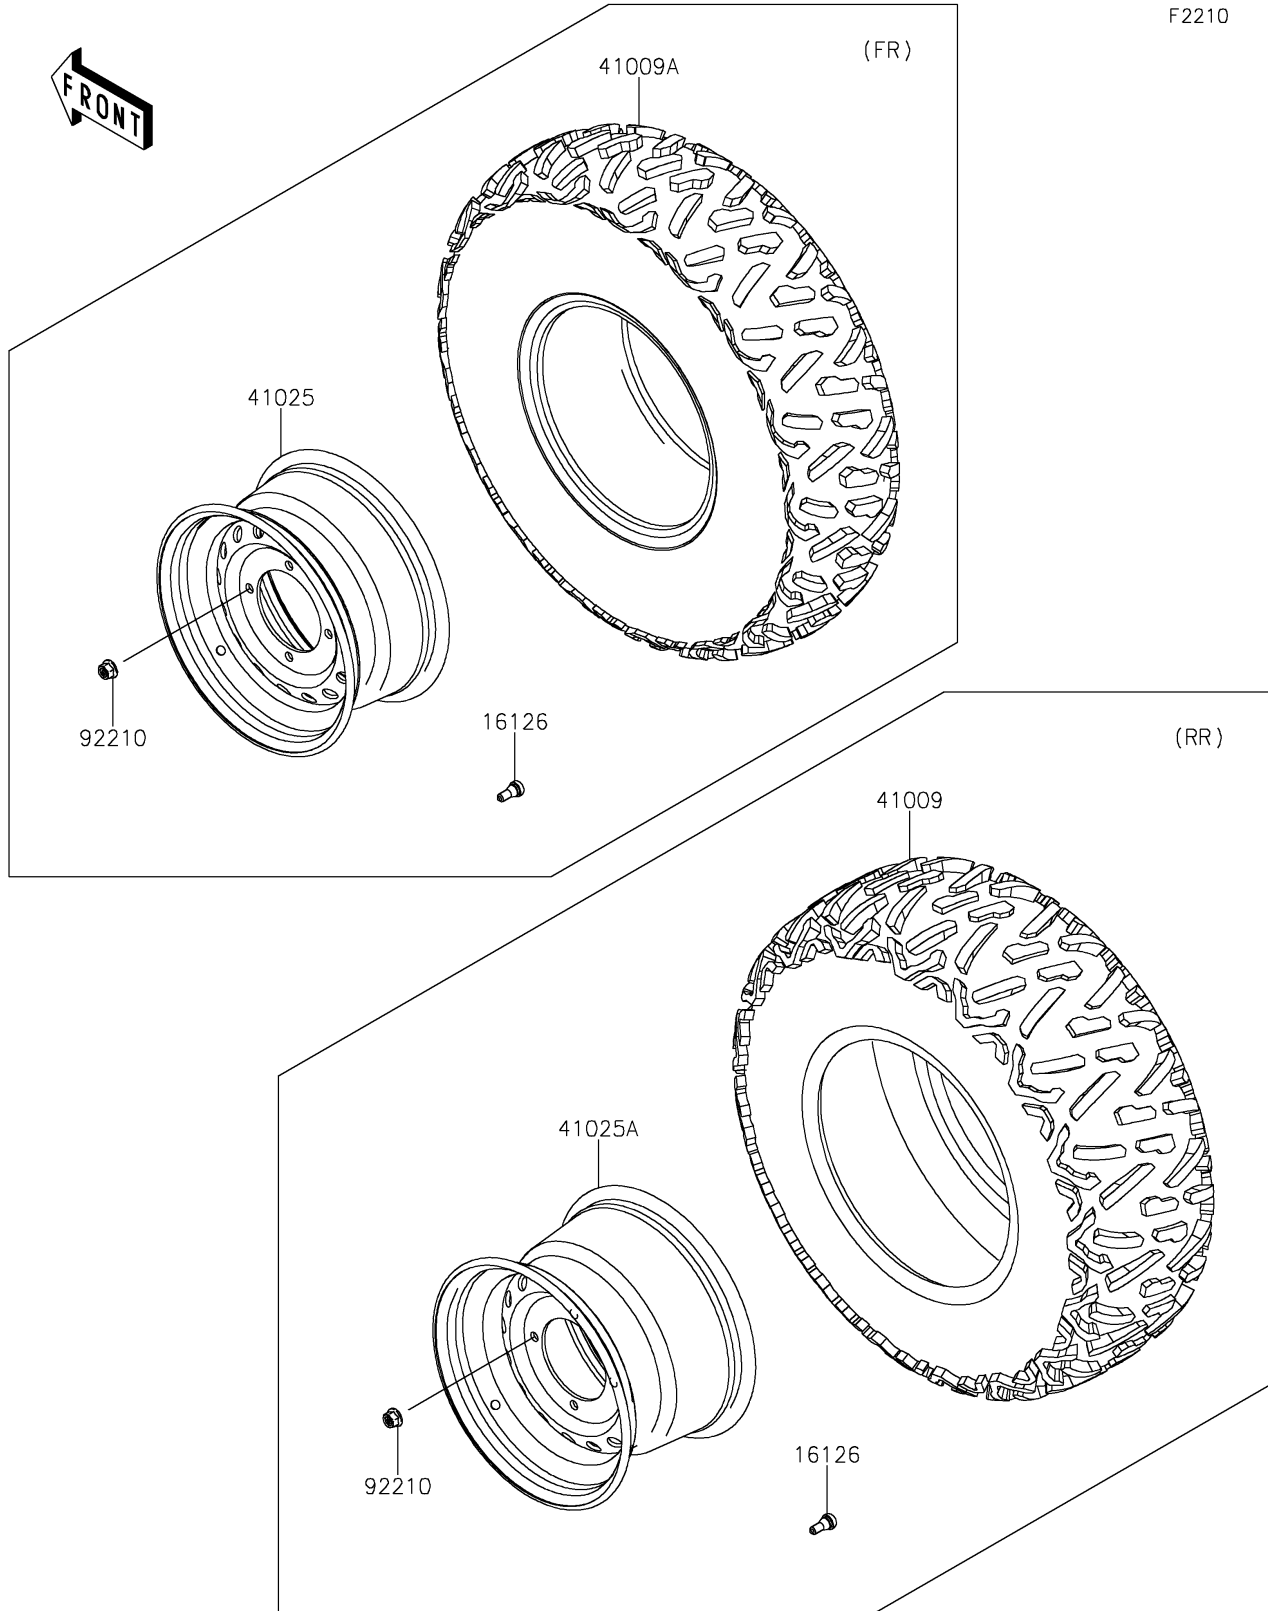

2024 Teryx4™ PARTS DIAGRAM

Wheels/Tires

F2210

2024 Teryx4™ PARTS LIST

Wheels/Tires

ITEM NAME	PART NUMBER	QUANTITY
VALVE (Ref # 16126)	16126-4001	4
TIRE,RR,26X11.00-12,MU10 (Ref # 41009)	41009-0506	2
TIRE,26X9.00R12 6PLY,BIGHORN2 (Ref # 41009A)	41009-0511	2
RIM,FR,12X6.0AT,F.S.BLACK (Ref # 41025)	41025-0310-397	2
RIM,RR,12X8.0AT,F.S.BLACK (Ref # 41025A)	41025-0311-397	2
NUT,12MM (Ref # 92210)	92210-0603	16