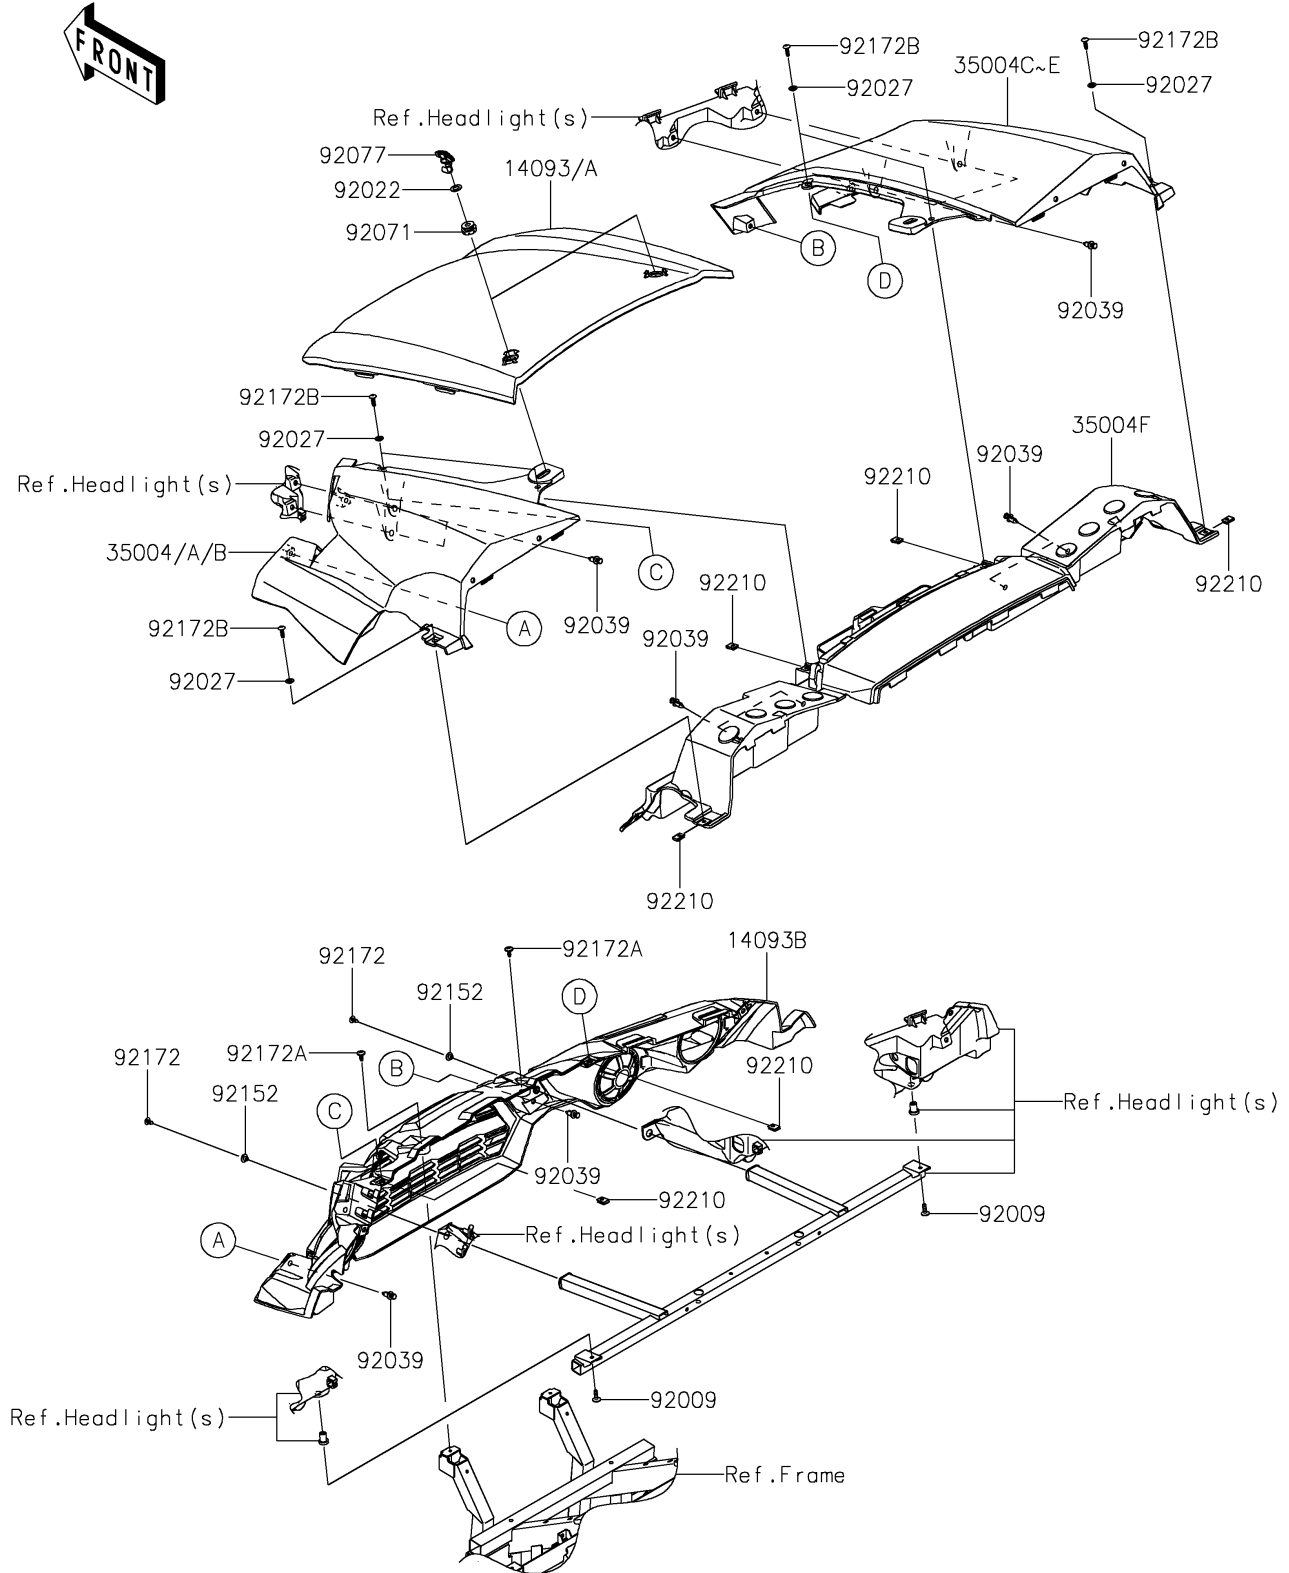

2024 TERYX4™ PARTS DIAGRAM

Front Fender(s)

F2171

2024 TERYX4™ PARTS LIST

Front Fender(s)

ITEM NAME	PART NUMBER	QUANTITY
COVER,HOOD,S.BLACK (Ref # 14093A)	14093-0205-839	1
COVER,FR GRILL (Ref # 14093B)	14093-0233	1
FENDER-FRONT,LH,M.M.WHITE (Ref # 35004)	35004-0343-66F	1
FENDER-FRONT,RH,M.M.WHITE (Ref # 35004C)	35004-0344-66F	1
FENDER-FRONT,RR (Ref # 35004F)	35004-0345	1
SCREW,6X20 (Ref # 92009)	92009-1289	2
WASHER,12.5X22X1.2 (Ref # 92022)	92022-072	2
COLLAR (Ref # 92027)	92027-4020	6
RIVET (Ref # 92039)	92039-0776	12
GROMMET (Ref # 92071)	92071-0746	2
KNOB (Ref # 92077)	92077-0033	2
COLLAR,6.3X8.3X7.2 (Ref # 92152)	92152-1865	2
SCREW,TAPPING,6X16 (Ref # 92172)	92172-0739	2
SCREW,6X16 (Ref # 92172A)	92172-0826	2
SCREW,TAPPING,6X20 (Ref # 92172B)	92172-0883	6
NUT,LEAF SPRING,6MM (Ref # 92210)	92210-0624	6