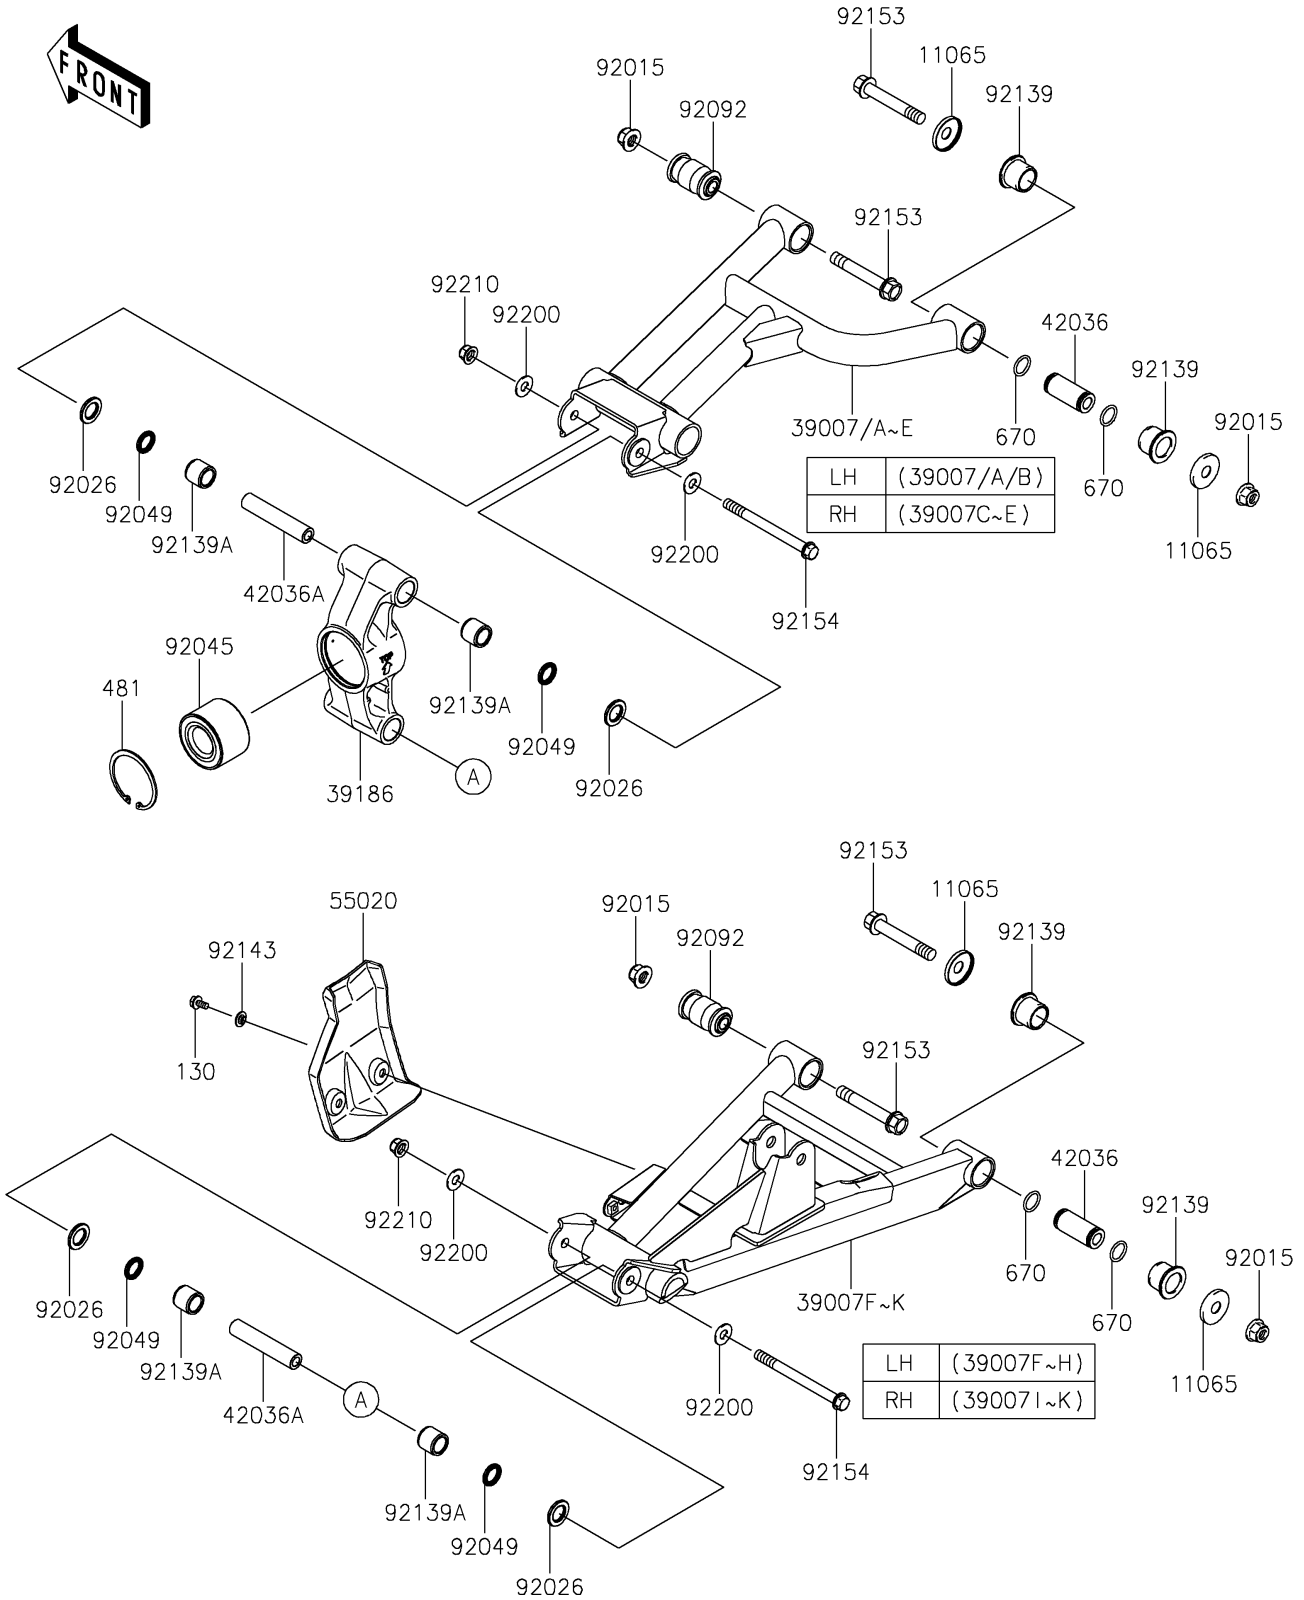

2023 Teryx4 PARTS DIAGRAM

Rear Suspension

F2153

2023 Teryx4 PARTS LIST

Rear Suspension

| ITEM NAME | PART NUMBER | QUANTITY |
|--|----------------|----------|
| CAP (Ref # 11065) | 11065-0253 | 8 |
| ARM-SUSP,RR,UPP,LH,V.BLUE (Ref # 39007A) | 39007-0345-57G | 1 |
| ARM-SUSP,RR,UPP,RH,V.BLUE (Ref # 39007D) | 39007-0346-57G | 1 |
| ARM-SUSP,RR,LWR,LH,V.BLUE (Ref # 39007G) | 39007-0347-57G | 1 |
| ARM-SUSP,RR,LWR,RH,V.BLUE (Ref # 39007J) | 39007-0348-57G | 1 |
| KNUCKLE,RR (Ref # 39186) | 39186-0316 | 2 |
| SLEEVE (Ref # 42036) | 42036-0062 | 4 |
| SLEEVE,10X17X88 (Ref # 42036A) | 42036-0710 | 4 |
| GUARD,REAR ARM (Ref # 55020) | 55020-0805 | 2 |
| NUT,LOCK,FLANGED,12MM (Ref # 92015) | 92015-1433 | 8 |
| SPACER,17X28.6X3 (Ref # 92026) | 92026-0746 | 8 |
| BEARING-BALL,30X62X40 (Ref # 92045) | 92045-0801 | 2 |
| SEAL-OIL,17X24X3 (Ref # 92049) | 92049-0726 | 8 |
| BUSHING-RUBBER (Ref # 92092) | 92092-0555 | 4 |
| BUSHING (Ref # 92139) | 92139-0231 | 8 |
| BUSHING,17X24X21.5 (Ref # 92139A) | 92139-0736 | 8 |
| COLLAR (Ref # 92143) | 92143-1087 | 4 |
| BOLT,FLANGED,12X76.5 (Ref # 92153) | 92153-1733 | 8 |
| BOLT,FLANGED,10X117 (Ref # 92154) | 92154-0743 | 4 |
| WASHER,10.3X23X1.6 (Ref # 92200) | 92200-2009 | 8 |
| NUT,LOCK,FLANGED,10MM (Ref # 92210) | 92210-1080 | 4 |
| BOLT-FLANGED,6X12 (Ref # 130) | 130BA0612 | 4 |
| CIRCLIP (Ref # 481) | 481J6200 | 2 |
| O RING,18MM (Ref # 670) | 670B2018 | 8 |