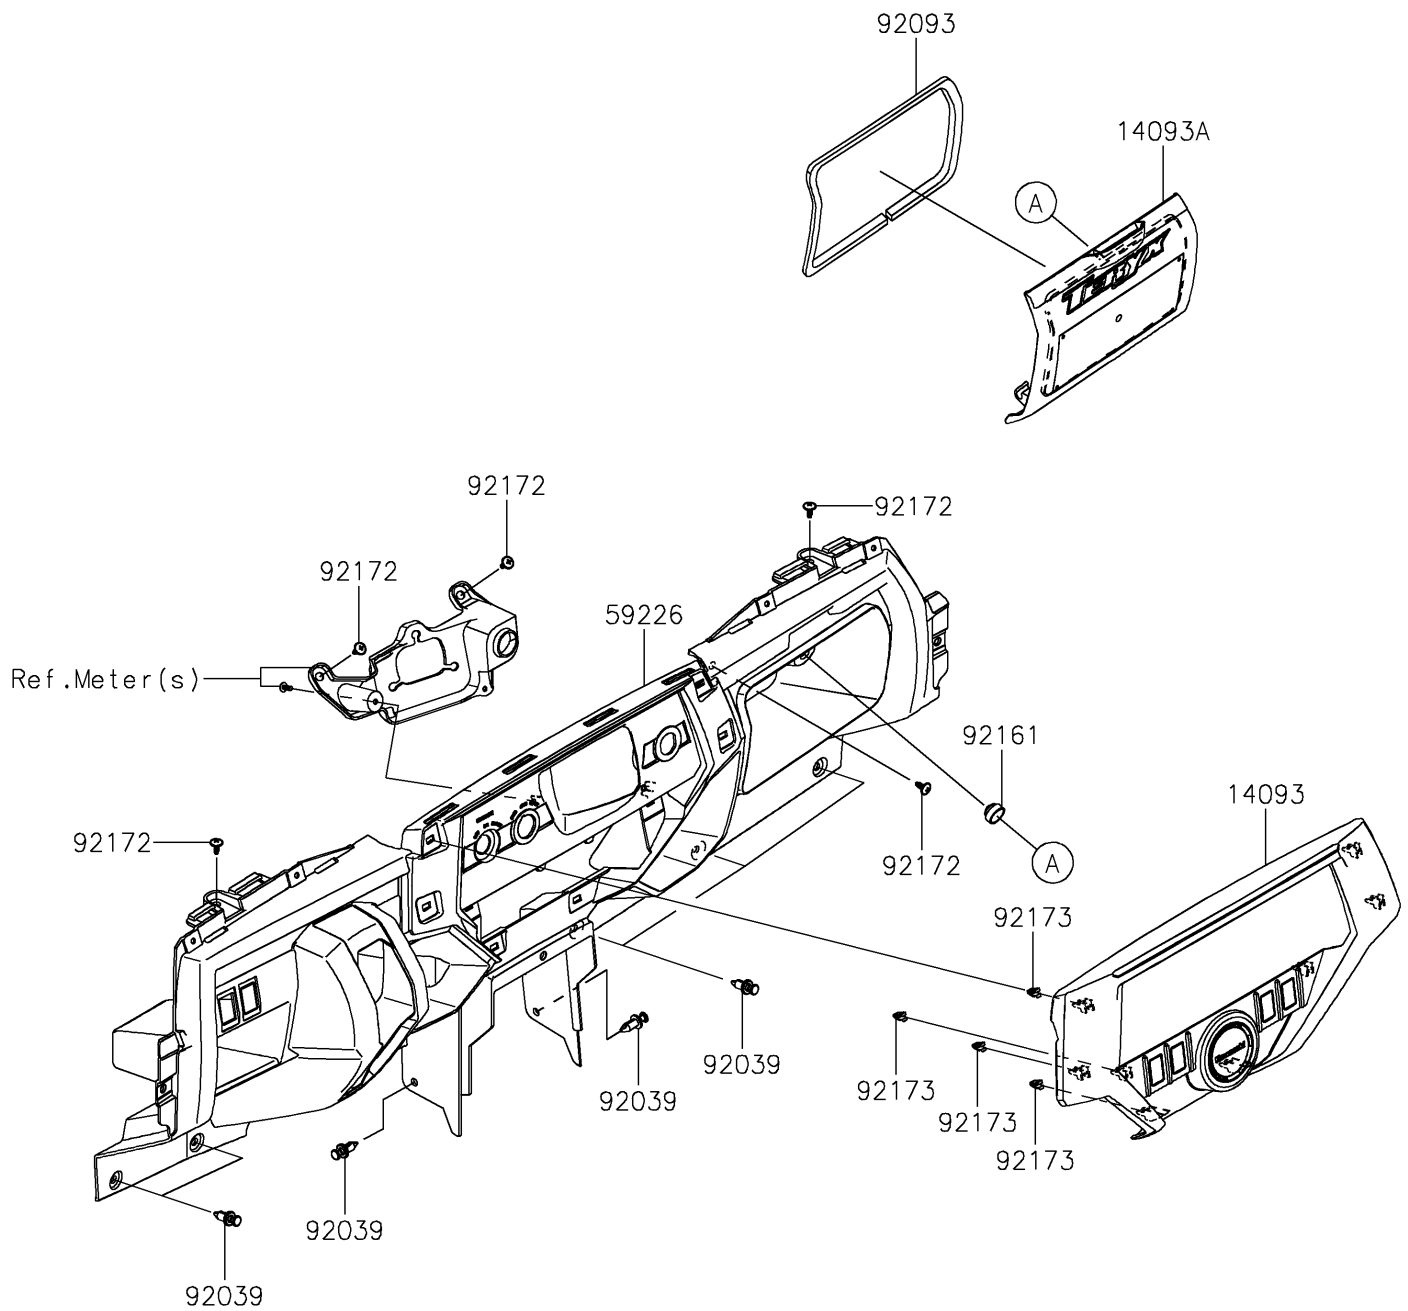

# 2023 Teryx4 PARTS DIAGRAM

Front Box

F2135

## 2023 Teryx4 PARTS LIST

### Front Box

ITEM NAME	PART NUMBER	QUANTITY
COVER,CENTER PANEL (Ref # 14093)	14093-0203	1
COVER,GLOVE BOX (Ref # 14093A)	14093-0204	1
PANEL-CONTROL (Ref # 59226)	59226-0727	1
RIVET (Ref # 92039)	92039-0776	7
SEAL,6X10 (Ref # 92093)	92093-0658	1
DAMPER (Ref # 92161)	92161-0568	1
SCREW,6X16 (Ref # 92172)	92172-0826	5
CLAMP (Ref # 92173)	92173-1423	8