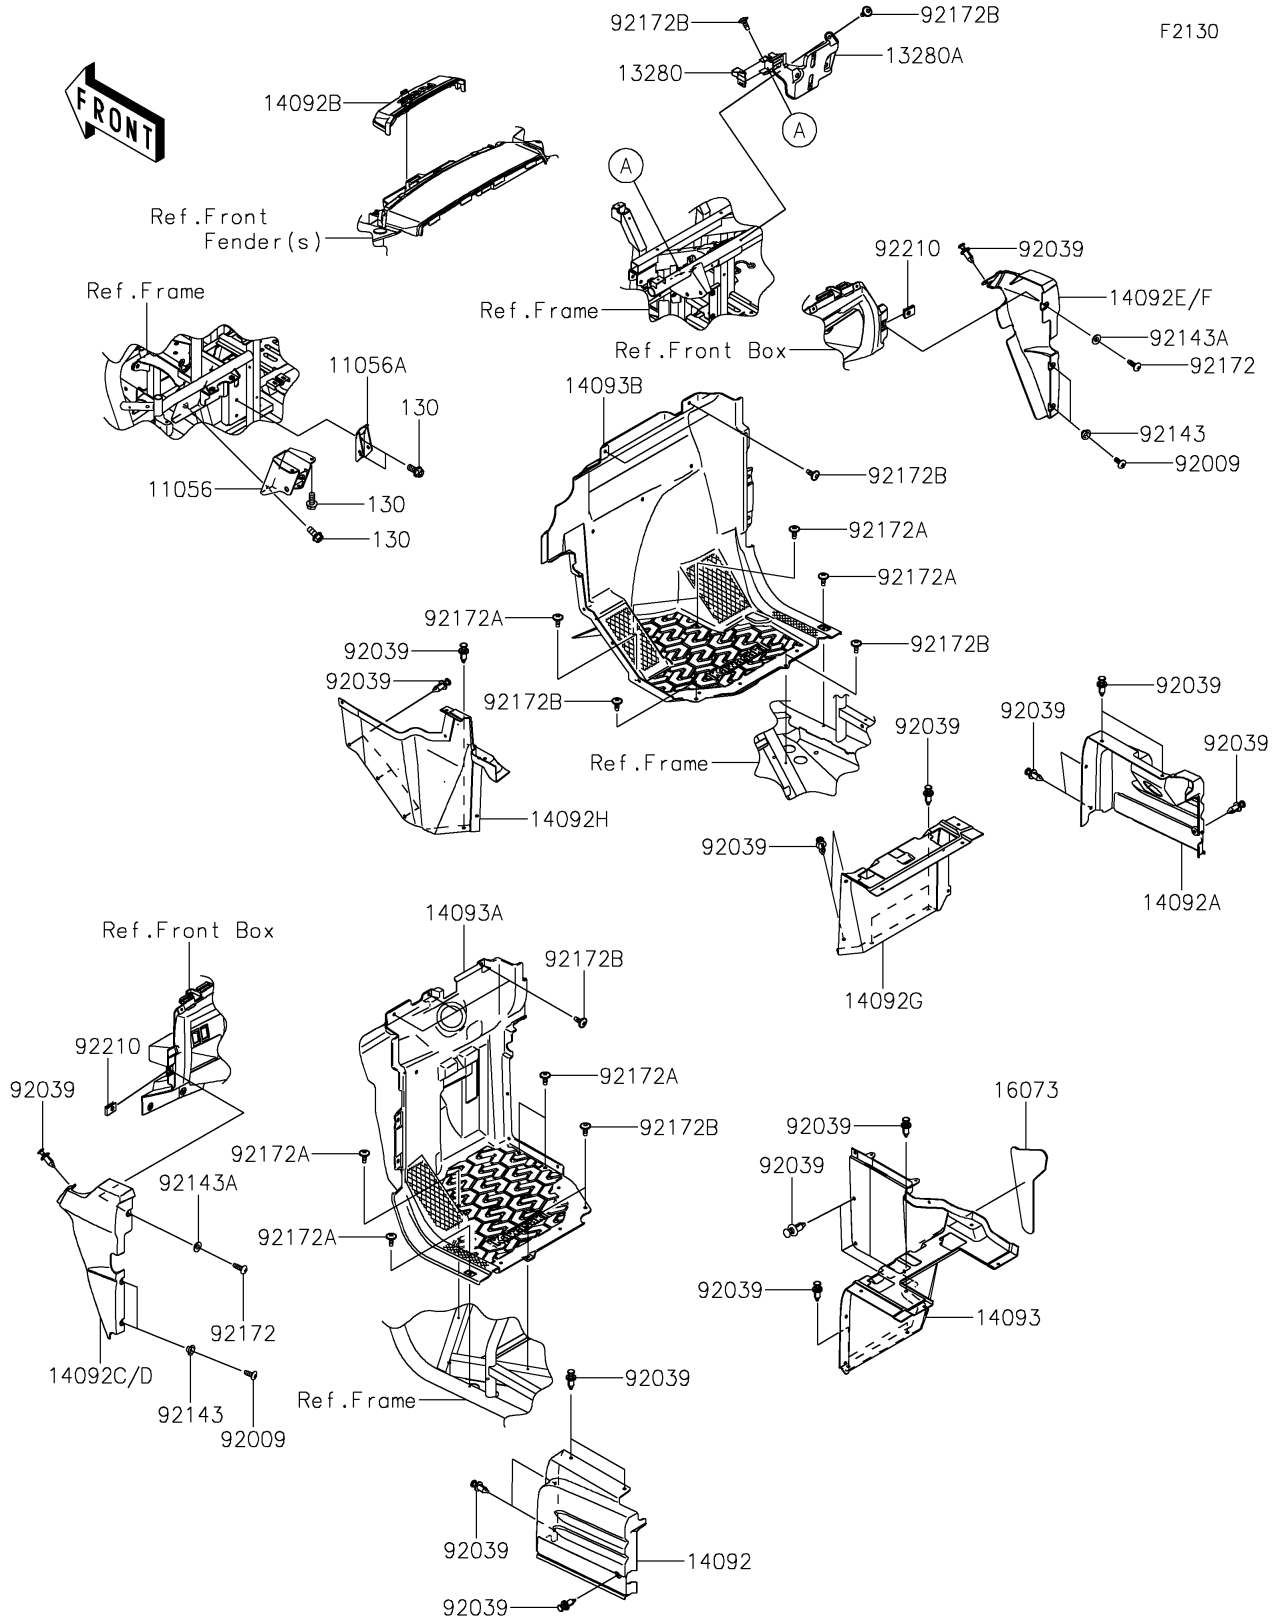

2024 TERYX4™ PARTS DIAGRAM

Frame Fittings(Front)

2024 TERYX4™ PARTS LIST

Frame Fittings(Front)

ITEM NAME	PART NUMBER	QUANTITY
BRACKET,BRAKE PEDAL (Ref # 11056)	11056-1431	1
BRACKET,THROTTLE PEDAL (Ref # 11056A)	11056-4408	1
HOLDER (Ref # 13280)	13280-0851	1
HOLDER,ECU (Ref # 13280A)	13280-0868	1
COVER,SEAT SIDE,LH (Ref # 14092)	14092-0720	1
COVER,SEAT SIDE,RH (Ref # 14092A)	14092-0721	1
COVER,FUSE BOX (Ref # 14092B)	14092-0724	1
COVER,SIDE GUARD,LH,S.BLACK (Ref # 14092D)	14092-0754-839	1
COVER,SIDE GUARD,RH,S.BLACK (Ref # 14092F)	14092-0755-839	1
COVER,FR SEAT,RH (Ref # 14092G)	14092-0757	1
COVER,FR SEAT,RH,CNT (Ref # 14092H)	14092-1083	1
COVER,FR SEAT,LH (Ref # 14093)	14093-0209	1
COVER,FR FLOOR,LH (Ref # 14093A)	14093-0550	1
COVER,FR FLOOR,RH (Ref # 14093B)	14093-0551	1
INSULATOR (Ref # 16073)	16073-0847	1
SCREW,TAPPING,6X16 (Ref # 92009)	92009-1166	4
RIVET (Ref # 92039)	92039-0776	26
COLLAR (Ref # 92143)	92143-1057	4
COLLAR (Ref # 92143A)	92143-1087	2
SCREW,TAPPING,6X20 (Ref # 92172)	92172-0488	2
SCREW,6X16 (Ref # 92172A)	92172-0711	8
SCREW,6X16 (Ref # 92172B)	92172-0826	11
NUT,LEAF SPRING,6MM (Ref # 92210)	92210-0624	2
BOLT-FLANGED,8X18 (Ref # 130)	130BA0818	5