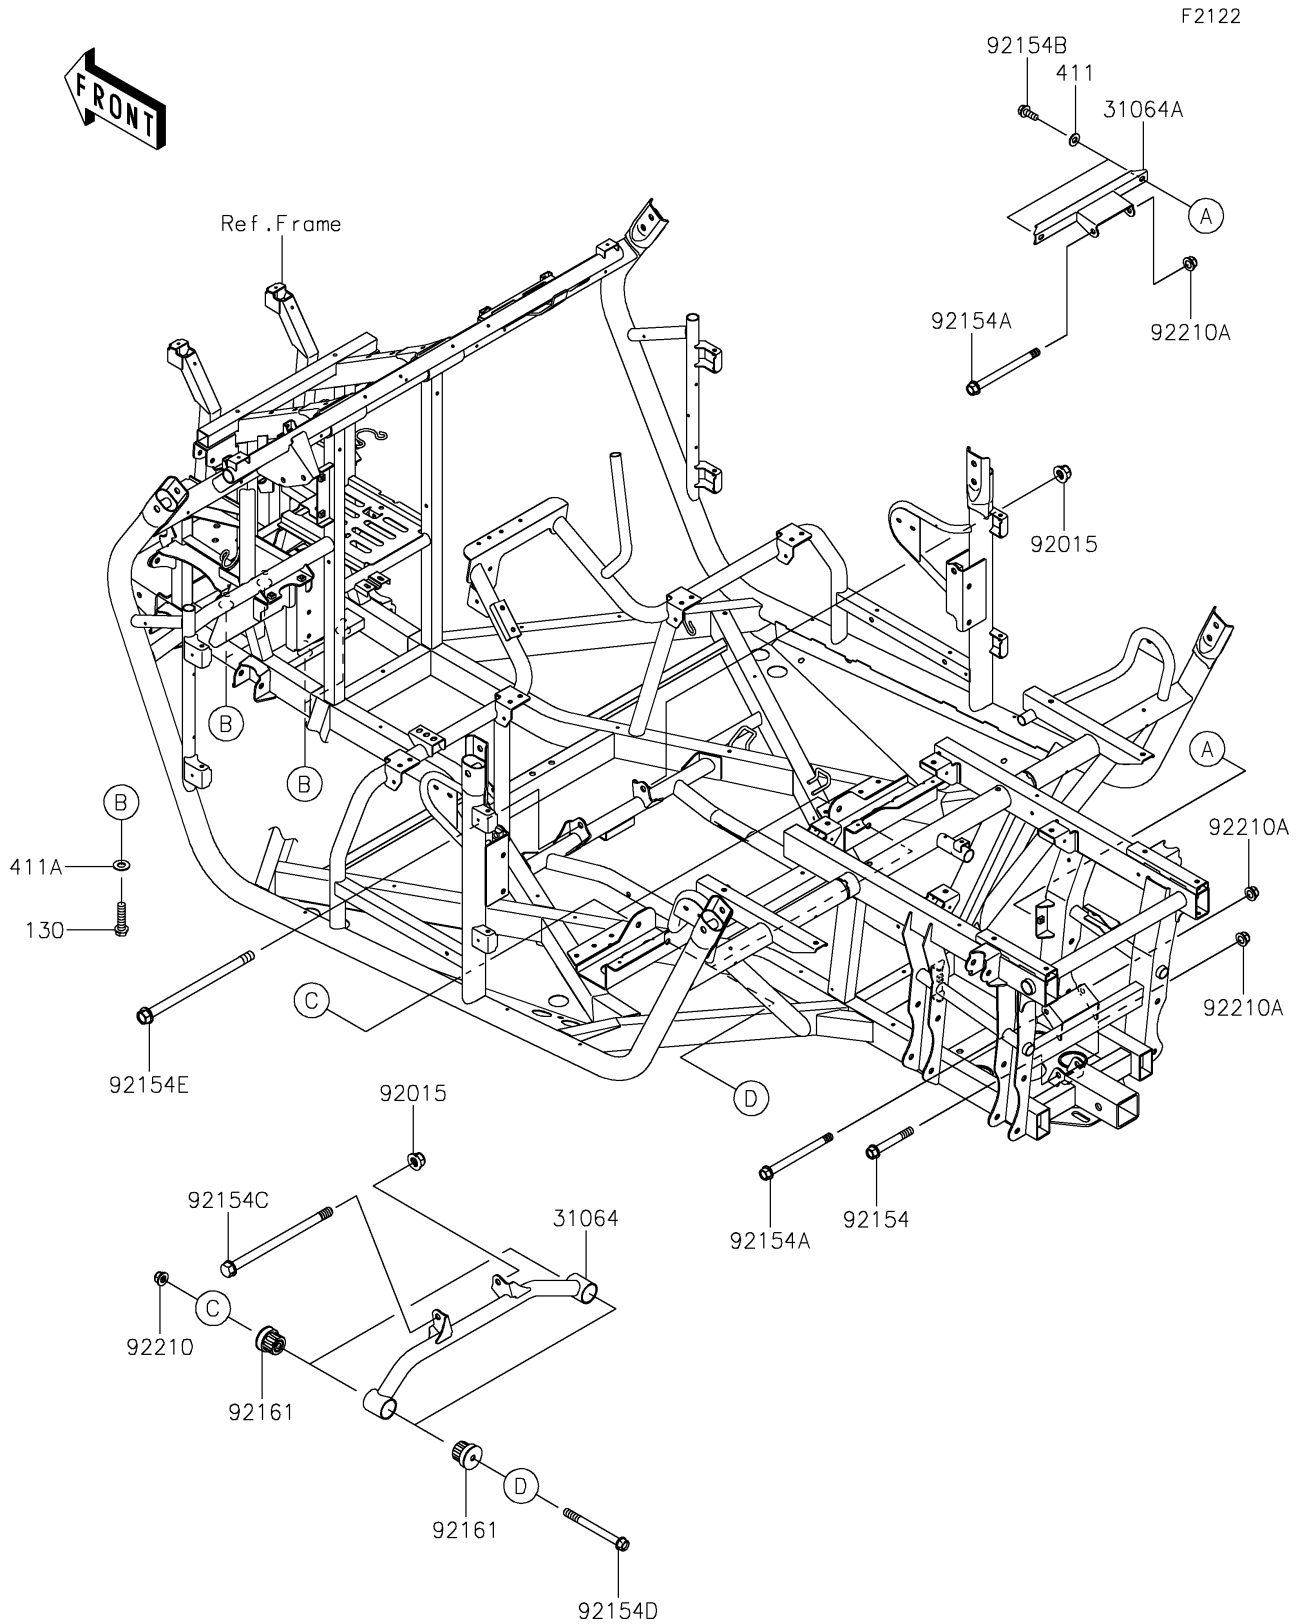

# 2023 Teryx4 PARTS DIAGRAM

Engine Mount

## 2023 Teryx4 PARTS LIST

### Engine Mount

ITEM NAME	PART NUMBER	QUANTITY
PIPE-COMP,RR FRAME (Ref # 31064)	31064-0621	1
PIPE-COMP,RR GEARCASE MOUNT (Ref # 31064A)	31064-0660	1
NUT,LOCK,FLANGED,12MM (Ref # 92015)	92015-1433	2
BOLT,FLANGED,10X70 (Ref # 92154)	92154-0894	1
BOLT,FLANGED,10X120 (Ref # 92154A)	92154-0895	2
BOLT,FLANGED,8X20 (Ref # 92154B)	92154-1130	2
BOLT,FLANGED,12X190 (Ref # 92154C)	92154-1131	1
BOLT,FLANGED,10X105 (Ref # 92154D)	92154-1132	2
BOLT,FLANGED,12X200 (Ref # 92154E)	92154-1133	1
DAMPER (Ref # 92161)	92161-0423	4
NUT,LOCK,FLANGED,10MM (Ref # 92210)	92210-0276	2
NUT,LOCK,FLANGED,10MM (Ref # 92210A)	92210-1080	3
BOLT-FLANGED,10X40 (Ref # 130)	130BA1040	4
WASHER-PLAIN,8MM (Ref # 411)	411AA0800	2
WASHER-PLAIN,10MM (Ref # 411A)	411AA1000	4