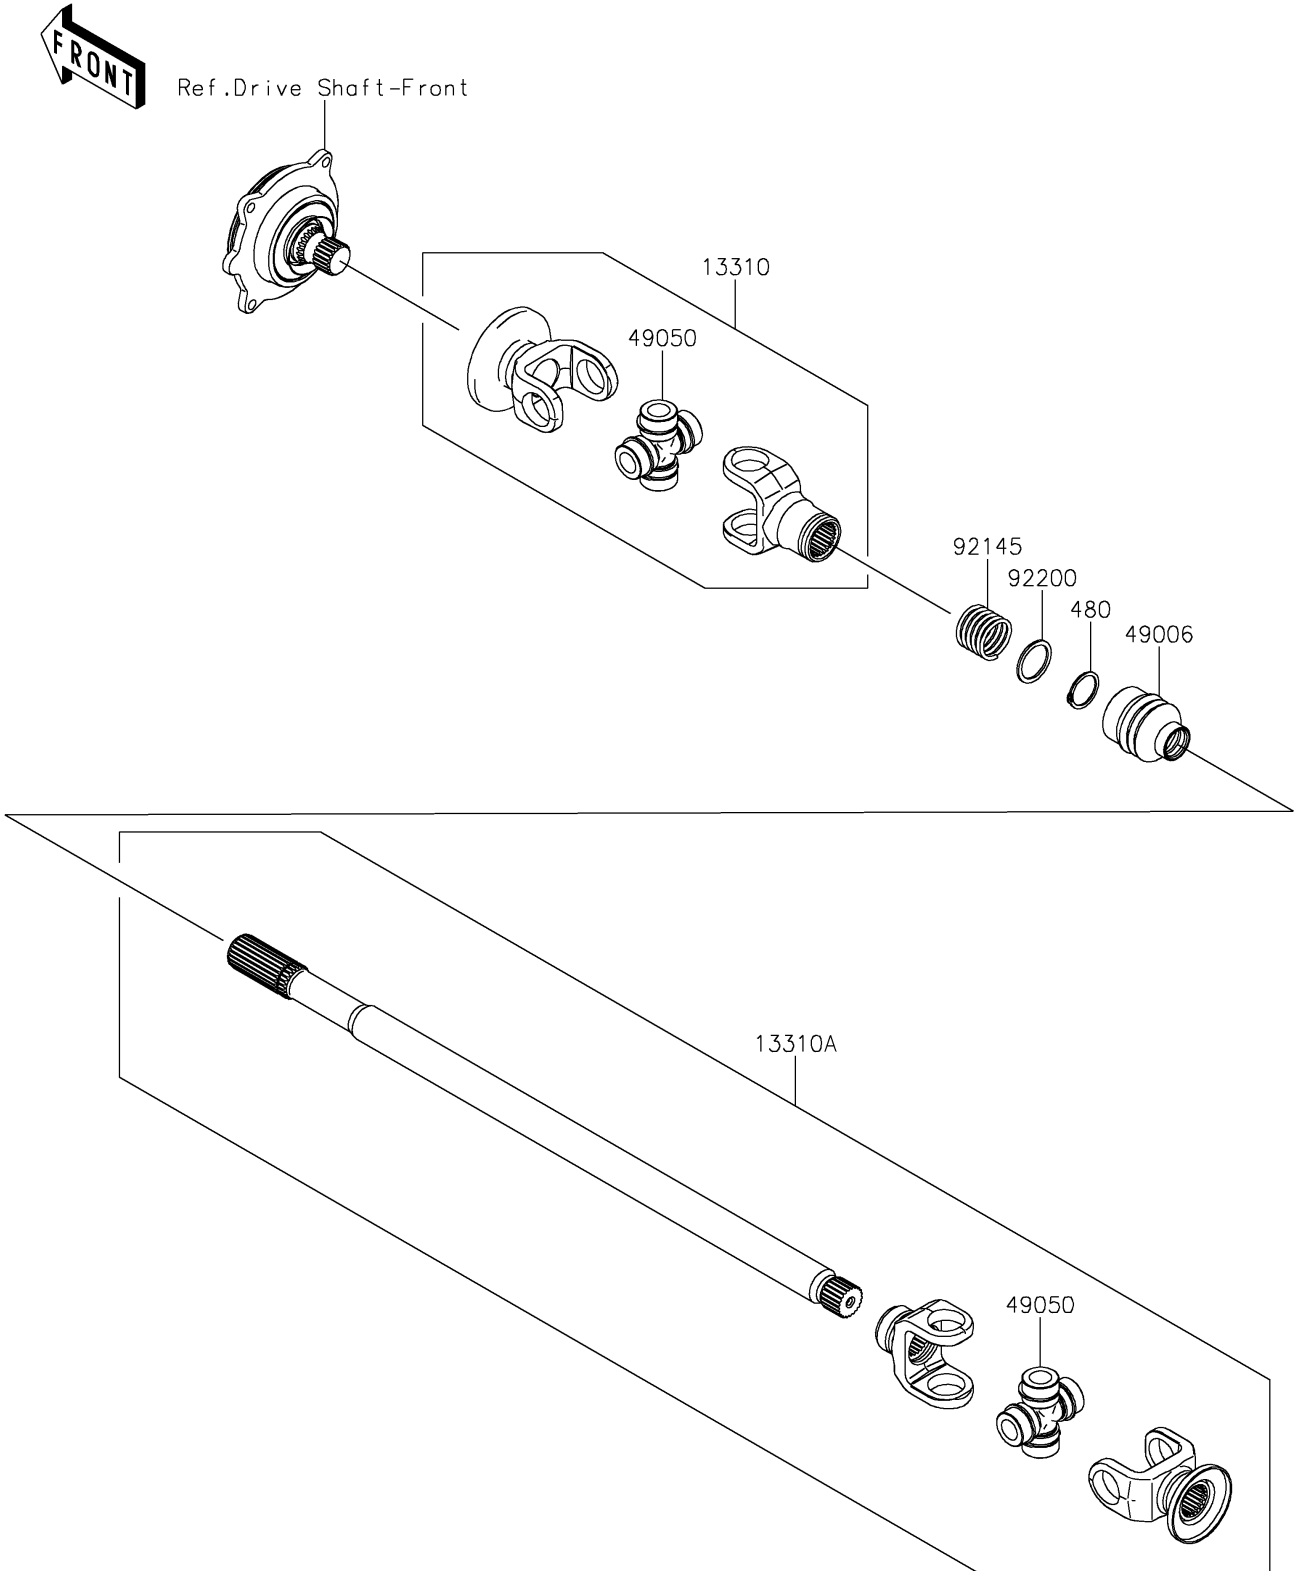

2024 TERYX4™ PARTS DIAGRAM

Drive Shaft-Propeller

E3135

2024 TERYX4™ PARTS LIST

Drive Shaft-Propeller

ITEM NAME	PART NUMBER	QUANTITY
SHAFT-ASSY,FRONT GEAR SIDE (Ref # 13310)	13310-0031	1
SHAFT-ASSY,FRONT ENG SIDE (Ref # 13310A)	13310-0032	1
BOOT,GEAR ASSY SIDE (Ref # 49006)	49006-0108	1
SPIDER (Ref # 49050)	49050-0034	2
SPRING (Ref # 92145)	92145-0823	1
WASHER,25X31X1.5 (Ref # 92200)	92200-0600	1
CIRCLIP-TYPE-C,24MM (Ref # 480)	480J2400	1