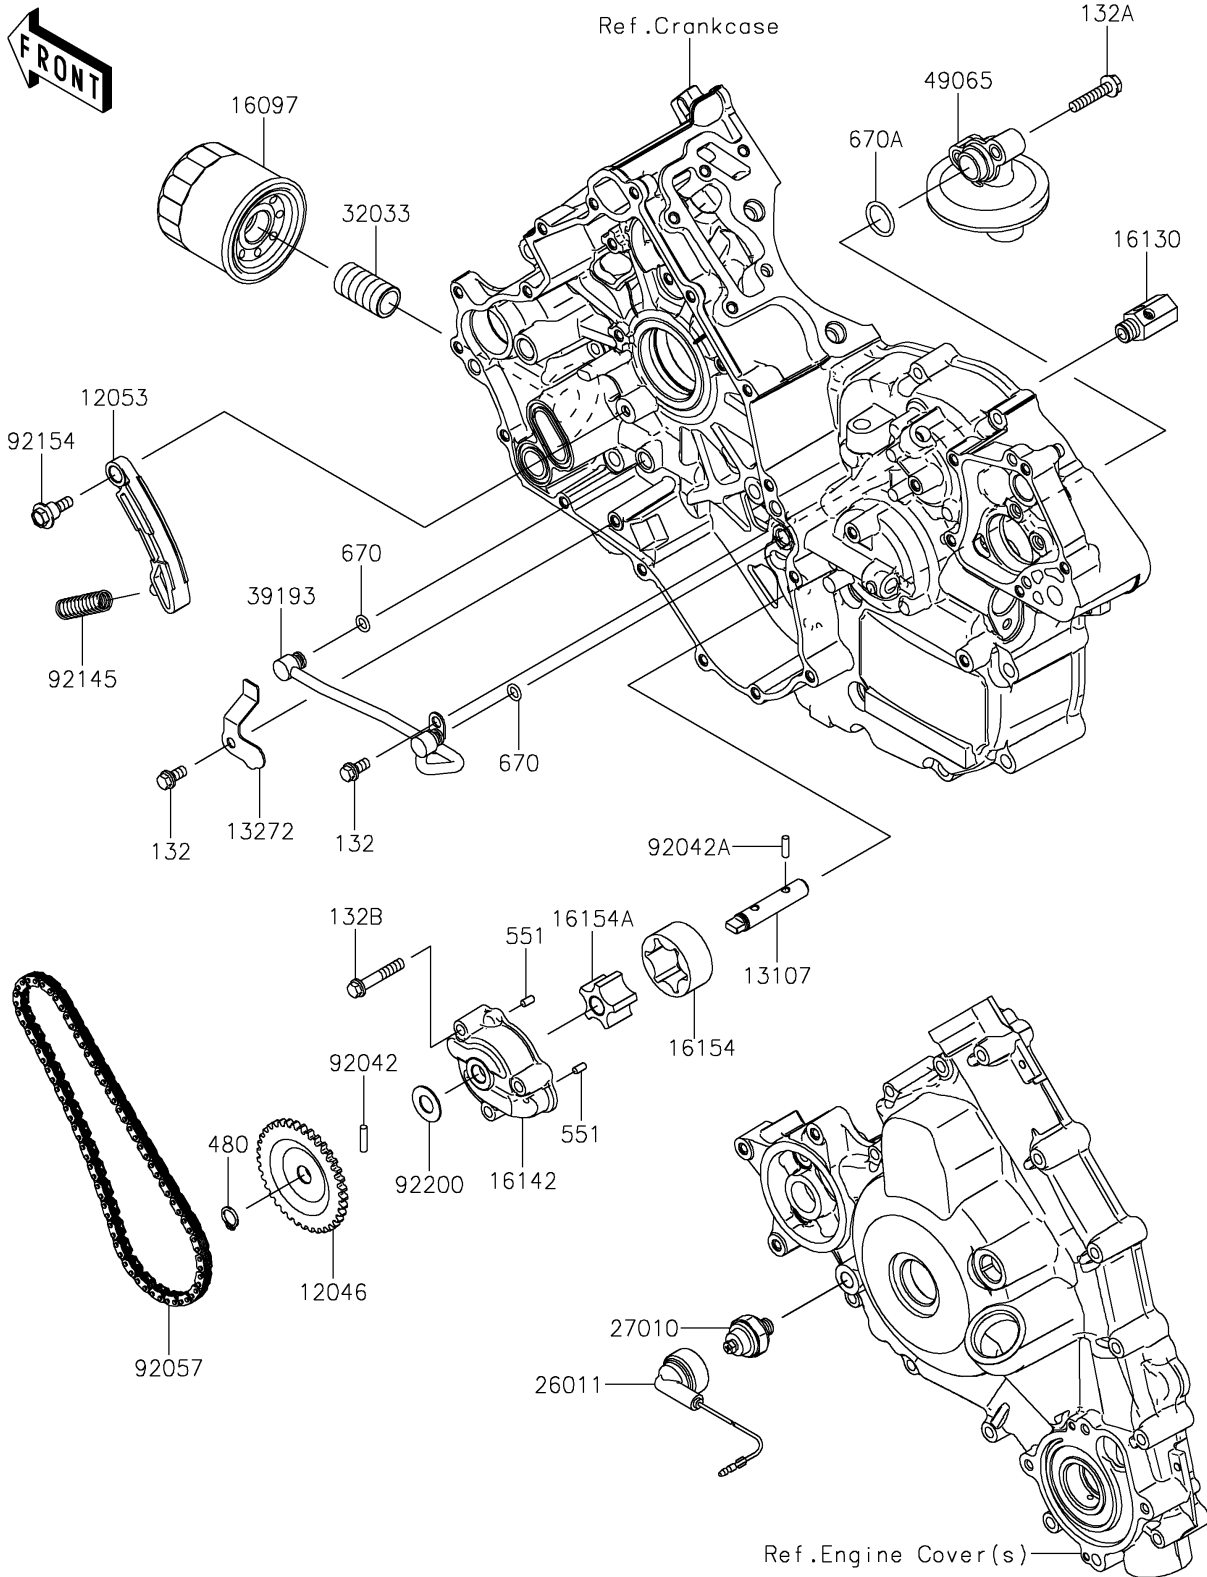

2024 Teryx4™ PARTS DIAGRAM

Oil Pump/Oil Filter

E1710

2024 Teryx4™ PARTS LIST

Oil Pump/Oil Filter

ITEM NAME	PART NUMBER	QUANTITY
SPROCKET,OIL PUMP,37T (Ref # 12046)	12046-0577	1
GUIDE-CHAIN (Ref # 12053)	12053-0180	1
SHAFT,OIL PUMP (Ref # 13107)	13107-0718	1
PLATE (Ref # 13272)	13272-0988	1
FILTER-ASSY-OIL (Ref # 16097)	16097-0007	1
VALVE-ASSY-RELIEF (Ref # 16130)	16130-1058	1
COVER-PUMP (Ref # 16142)	16142-0704	1
ROTOR-PUMP,OUTER (Ref # 16154)	16154-0706	1
ROTOR-PUMP,INNER (Ref # 16154A)	16154-0707	1
WIRE-LEAD (Ref # 26011)	26011-0818	1
SWITCH,OIL PRESSURE (Ref # 27010)	27010-1313	1
PIPE,OIL FILTER (Ref # 32033)	32033-1535	1
PIPE-OIL (Ref # 39193)	39193-0570	1
FILTER-OIL (Ref # 49065)	49065-0710	1
PIN,DOWEL,4X16.8 (Ref # 92042)	92042-029	1
PIN,DOWEL,4X13.8 (Ref # 92042A)	92042-030	1
CHAIN,DID SCR-0409 SV (Ref # 92057)	92057-0561	1
SPRING (Ref # 92145)	92145-0830	1
BOLT,FLANGED,6X8.3 (Ref # 92154)	92154-0709	1
WASHER,11.3X23X1 (Ref # 92200)	92200-0719	1
BOLT-FLANGED-SMALL,6X12 (Ref # 132)	132BA0612	2
BOLT-FLANGED-SMALL,6X30 (Ref # 132A)	132BA0630	2
BOLT-FLANGED-SMALL,6X35 (Ref # 132B)	132BA0635	3
CIRCLIP-TYPE-C,11MM (Ref # 480)	480J1100	1
PIN-DOWEL,4X8 (Ref # 551)	551A0408	2
O RING,7MM (Ref # 670)	670D1507	2
O RING,18MM (Ref # 670A)	670D2018	1