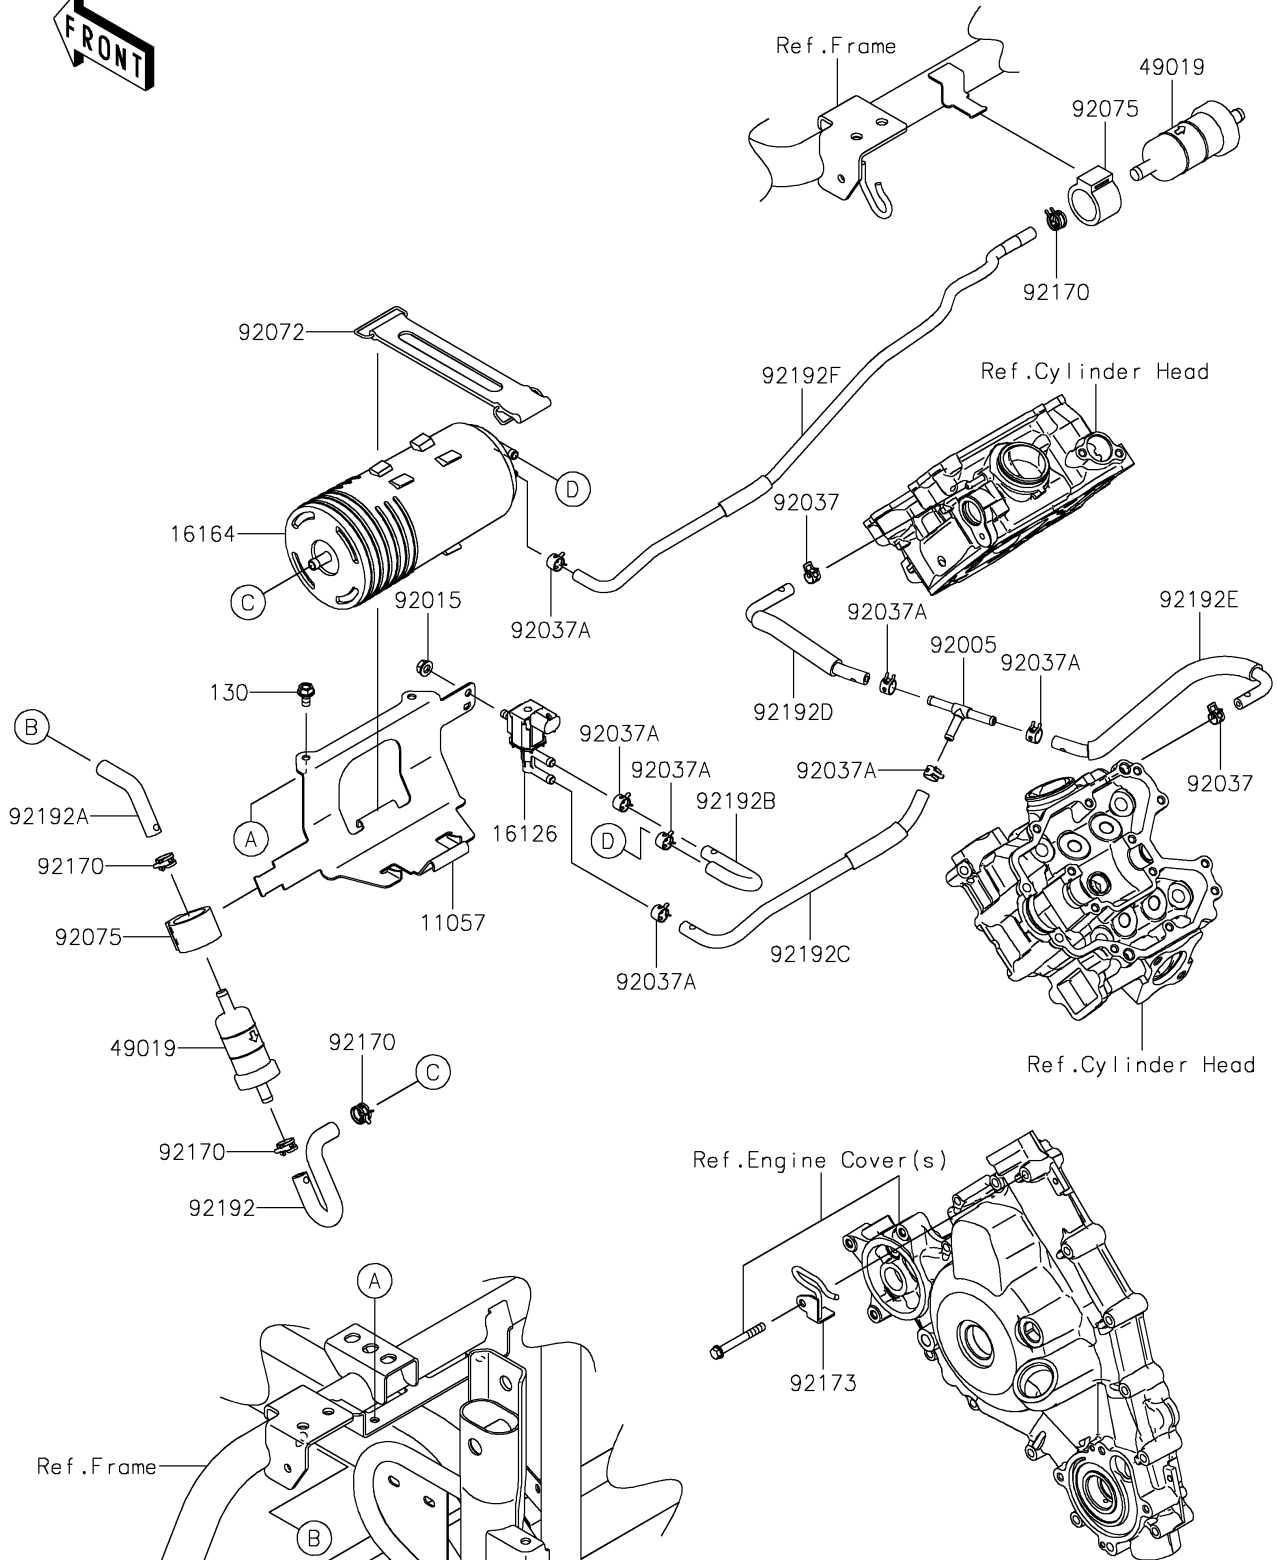

# 2024 Teryx4™ PARTS DIAGRAM

Fuel Evaporative System(CA)

E1650

## 2024 Teryx4™ PARTS LIST

Fuel Evaporative System(CA)

ITEM NAME	PART NUMBER	QUANTITY
BRACKET,CANISTER (Ref # 11057)	11057-0609	1
VALVE,SOLENOID (Ref # 16126)	16126-0705	1
CANISTER (Ref # 16164)	16164-0016	1
FILTER-FUEL (Ref # 49019)	49019-0032	2
FITTING,T (Ref # 92005)	92005-0885	1
NUT,FLANGED,6MM (Ref # 92015)	92015-1367	1
CLAMP,TUBE (Ref # 92037)	92037-1461	2
CLAMP (Ref # 92037A)	92037-2113	7
BAND,L=168 (Ref # 92072)	92072-1306	1
DAMPER,FUEL FILTER (Ref # 92075)	92075-1853	2
CLAMP (Ref # 92170)	92170-2082	4
CLAMP,TUBE GUIDE (Ref # 92173)	92173-1837	1
TUBE,CANISTER-FUEL FILTER (Ref # 92192)	92192-1737	1
TUBE,AIR-FUEL FILTER (Ref # 92192A)	92192-1738	1
TUBE,CANISTER-VALVE (Ref # 92192B)	92192-1739	1
TUBE,VALVE-FITTING (Ref # 92192C)	92192-1740	1
TUBE,FITTING-HEAD(FR) (Ref # 92192D)	92192-1742	1
TUBE,FITTING-HEAD(RR) (Ref # 92192E)	92192-1743	1
TUBE,FILTER-FUEL-CANISTER (Ref # 92192F)	92192-2258	1
BOLT-FLANGED,6X12 (Ref # 130)	130BA0612	2