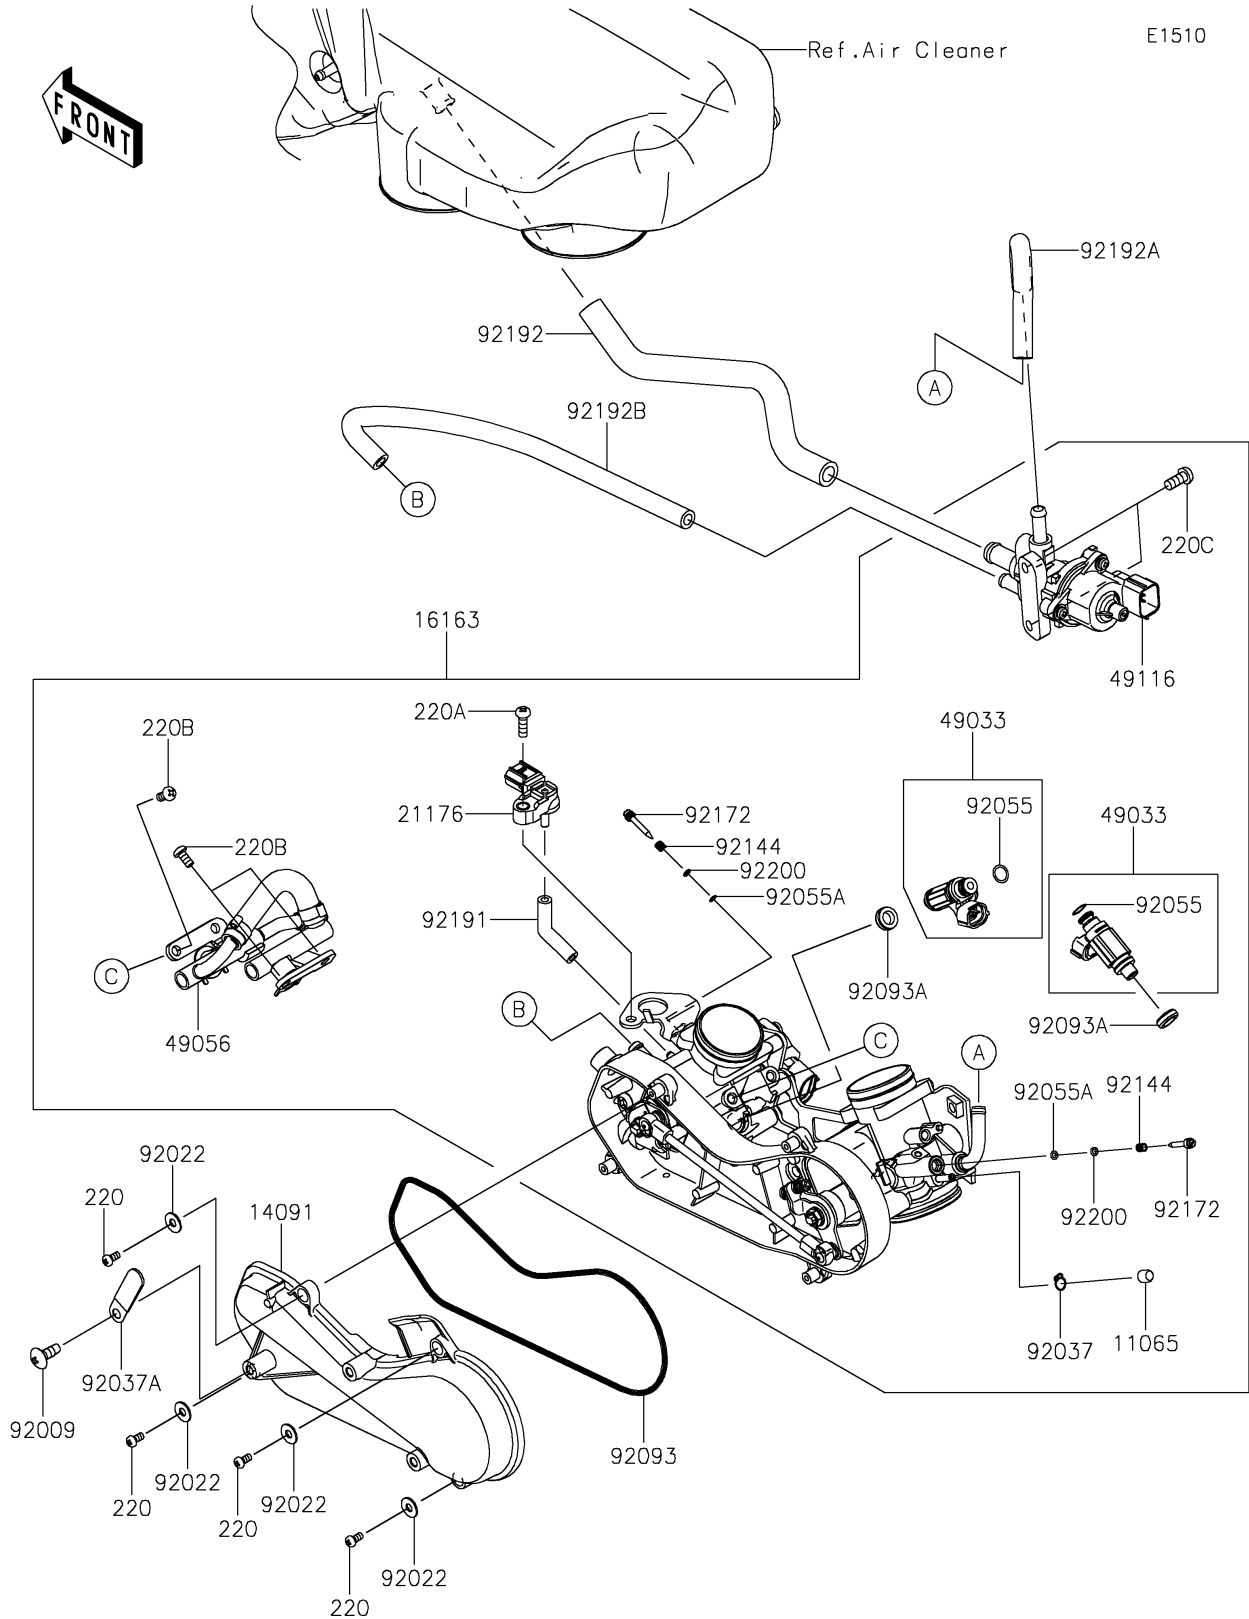

2024 Teryx4™ PARTS DIAGRAM

Throttle

2024 Teryx4™ PARTS LIST

Throttle

ITEM NAME	PART NUMBER	QUANTITY
CAP (Ref # 11065)	11065-0072	1
COVER,THROTTLE LINK (Ref # 14091)	14091-1731	1
THROTTLE-ASSY,36EIS (Ref # 16163)	16163-0790	1
SENSOR,PRESSURE (Ref # 21176)	21176-0906	1
NOZZLE-INJECTION (Ref # 49033)	49033-0011	2
PIPE-INJECTION (Ref # 49056)	49056-0033	1
VALVE-ASSY,ISC (Ref # 49116)	49116-0021	1
SCREW,6X12 (Ref # 92009)	92009-1480	1
WASHER,5.2X13X1 (Ref # 92022)	92022-1380	4
CLAMP,TUBE (Ref # 92037)	92037-1124	1
CLAMP,L=45 (Ref # 92037A)	92037-1539	1
RING-O,INJECTION NOZZLE (Ref # 92055)	92055-1622	2
RING-O,AIR SCREW (Ref # 92055A)	92055-1658	2
SEAL (Ref # 92093)	92093-0082	1
SEAL (Ref # 92093A)	92093-0127	2
SPRING,THROTTLE STOP SCREW (Ref # 92144)	92144-1674	2
SCREW (Ref # 92172)	92172-0156	2
TUBE,3.2X7.4X70 (Ref # 92191)	92191-1552	1
TUBE,ISC-CHAMBER (Ref # 92192)	92192-0948	1
TUBE,ISC-THROTTLE RR (Ref # 92192A)	92192-1211	1
TUBE,ISC-THROTTLE FR (Ref # 92192B)	92192-1212	1
WASHER,PILOT AIR SCREW (Ref # 92200)	92200-1564	2
SCREW-PAN-CROS,4X8 (Ref # 220)	220AA0408	4
SCREW-PAN-CROS,5X16 (Ref # 220A)	220AA0516	1
SCREW-PAN-CROS,6X12 (Ref # 220B)	220AA0612	4
SCREW-PAN-CROS,6X14 (Ref # 220C)	220AA0614	2