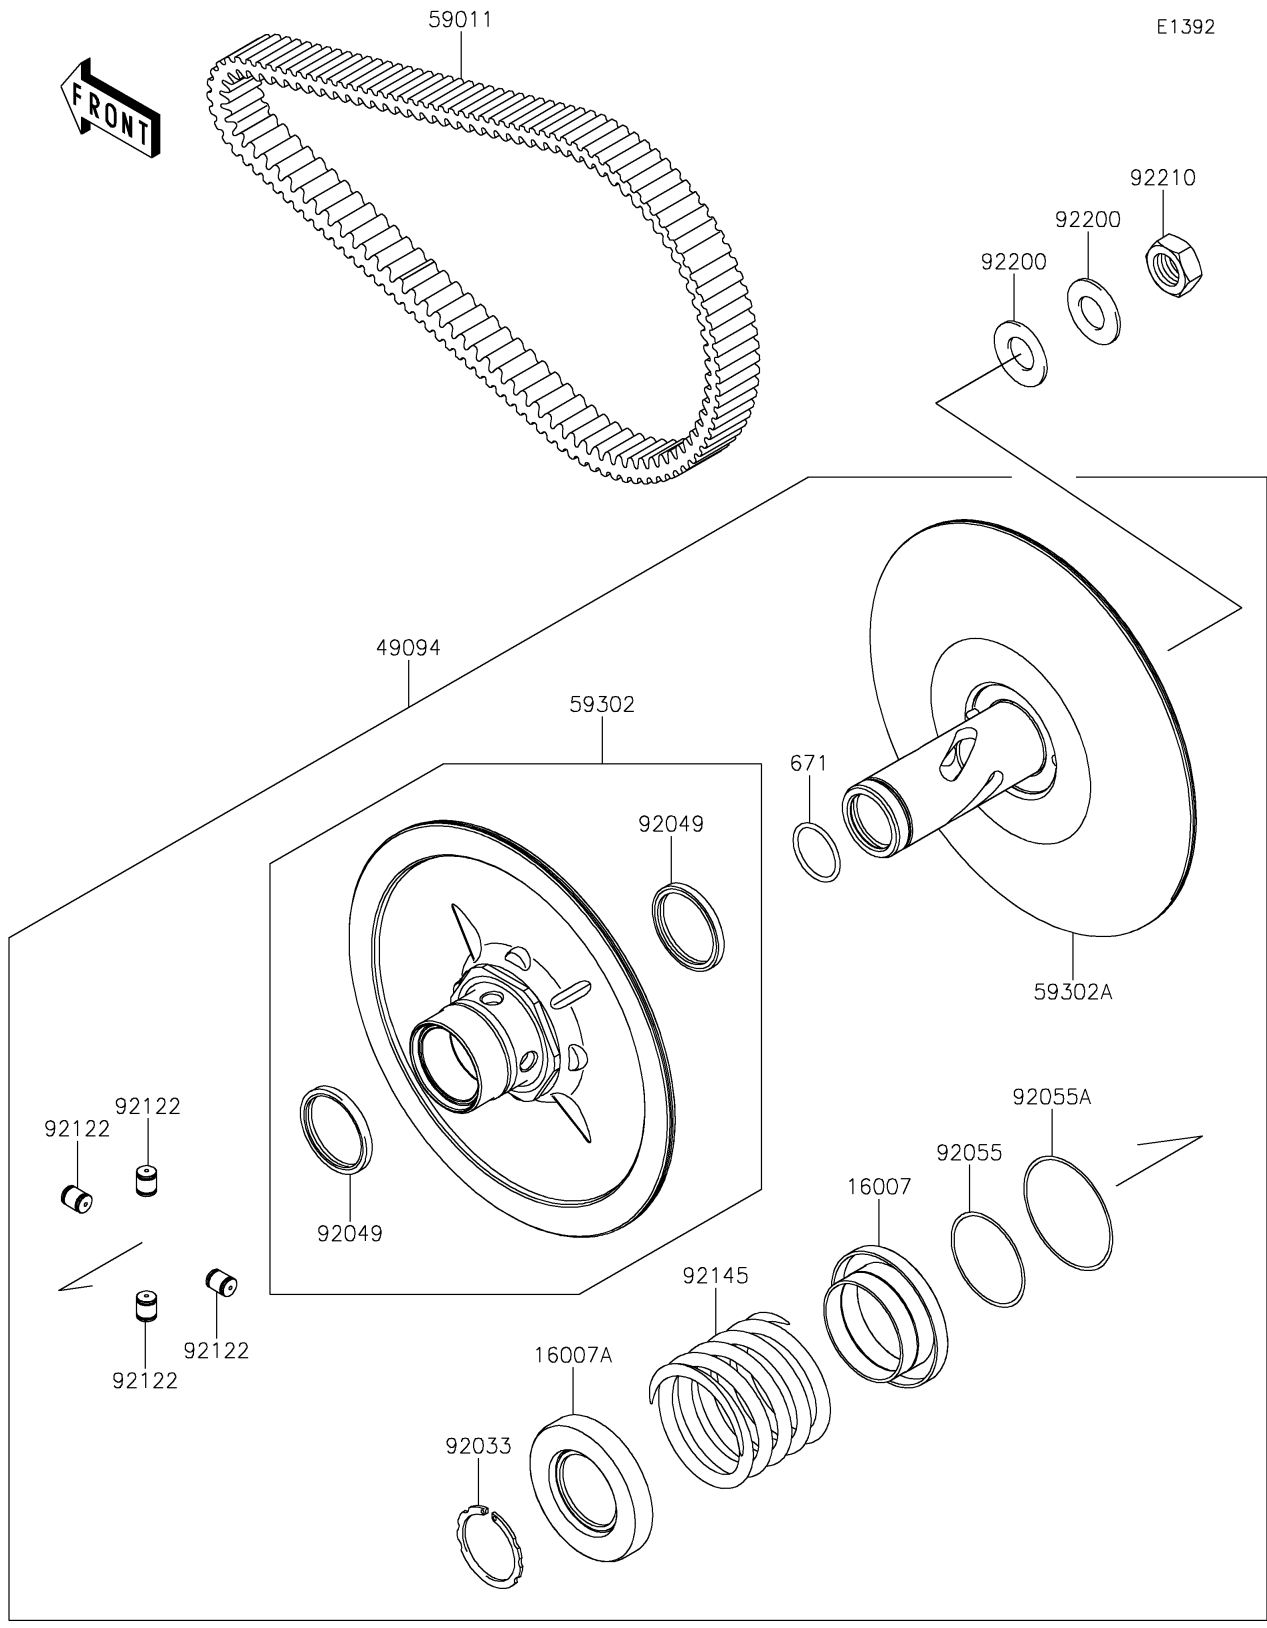

2024 TERYX4™ PARTS DIAGRAM

Driven Converter/Drive Belt

2024 TERYX4™ PARTS LIST

Driven Converter/Drive Belt

ITEM NAME	PART NUMBER	QUANTITY
SEAT-SPRING,MOVABLE (Ref # 16007)	16007-0049	1
SEAT-SPRING,FIXED (Ref # 16007A)	16007-0050	1
CONVERTER-ASSY-DRIVEN (Ref # 49094)	49094-0124	1
BELT,CVT (Ref # 59011)	59011-0043	1
SHEAVE-COMP,MOVABLE (Ref # 59302)	59302-0089	1
SHEAVE-COMP,FIXED (Ref # 59302A)	59302-0130	1
RING-SNAP (Ref # 92033)	92033-1317	1
SEAL-OIL (Ref # 92049)	92049-1528	2
RING-O,46.4X3.1 (Ref # 92055)	92055-0752	1
RING-O,59.5X2.4 (Ref # 92055A)	92055-0753	1
ROLLER (Ref # 92122)	92122-0043	4
BUSHING (Ref # 92139)	92139-0313	2
SPRING (Ref # 92145)	92145-0959	1
WASHER (Ref # 92200)	92200-1505	2
NUT,18MM (Ref # 92210)	92210-0821	1
O RING (Ref # 671)	671D2530	1