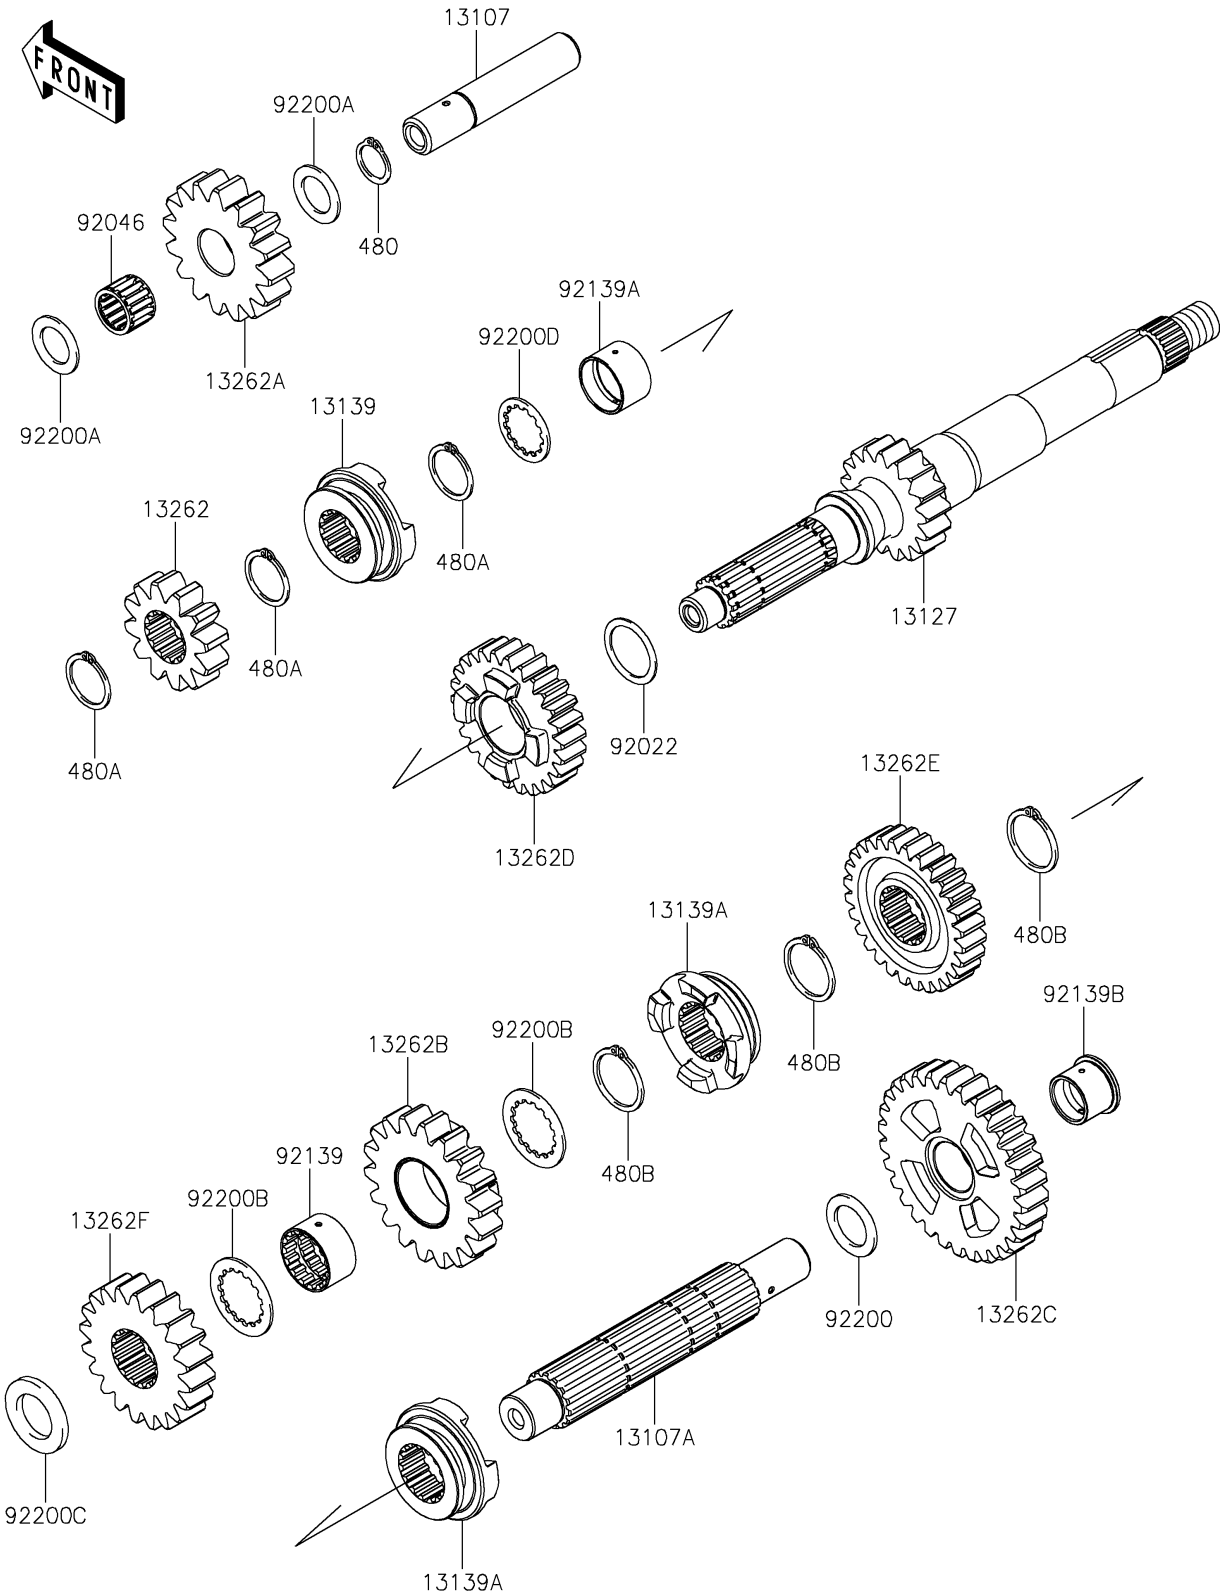

2024 Teryx4™ PARTS DIAGRAM

Transmission

E1361

2024 Teryx4™ PARTS LIST

Transmission

ITEM NAME	PART NUMBER	QUANTITY
SHAFT,REVERSE (Ref # 13107)	13107-0715	1
SHAFT,COUNTER (Ref # 13107A)	13107-0716	1
SHAFT-TRANSMISSION INPUT,17T (Ref # 13127)	13127-0654	1
SHIFTER,INPUT HI (Ref # 13139)	13139-0624	1
SHIFTER,OUTPUT (Ref # 13139A)	13139-0625	2
GEAR,INPUT REVERSE,12T (Ref # 13262)	13262-0861	1
GEAR,REVERSE IDLE,16T (Ref # 13262A)	13262-0862	1
GEAR,OUTPUT REVERSE,18T (Ref # 13262B)	13262-0865	1
GEAR,OUTPUT LOW,31T (Ref # 13262C)	13262-0867	1
GEAR,INPUT HI,26T (Ref # 13262D)	13262-1551	1
GEAR,OUTPUT HI,28T (Ref # 13262E)	13262-1552	1
GEAR,OUTPUT,19T (Ref # 13262F)	13262-1553	1
WASHER,25.3X32X1 (Ref # 92022)	92022-1800	1
BEARING-NEEDLE,182216E03 C3 (Ref # 92046)	92046-0605	1
BUSHING,25X28.3X16.7 (Ref # 92139)	92139-0107	1
BUSHING,25X28X17.8 (Ref # 92139A)	92139-0280	1
BUSHING,20X24X18.7 (Ref # 92139B)	92139-0707	1
WASHER,20.2X30X1.8 (Ref # 92200)	92200-0221	1
WASHER,18.2X28X1.5 (Ref # 92200A)	92200-0716	2
WASHER,28.5X38X1.5 (Ref # 92200B)	92200-0717	2
WASHER,22.2X36X3.6 (Ref # 92200C)	92200-0718	1
WASHER,25.2X31.0X1.5 (Ref # 92200D)	92200-1239	1
CIRCLIP-TYPE-C,18MM (Ref # 480)	480J1800	1
CIRCLIP-TYPE-C,24MM (Ref # 480A)	480J2400	3
CIRCLIP-TYPE-C,28MM (Ref # 480B)	480J2800	3