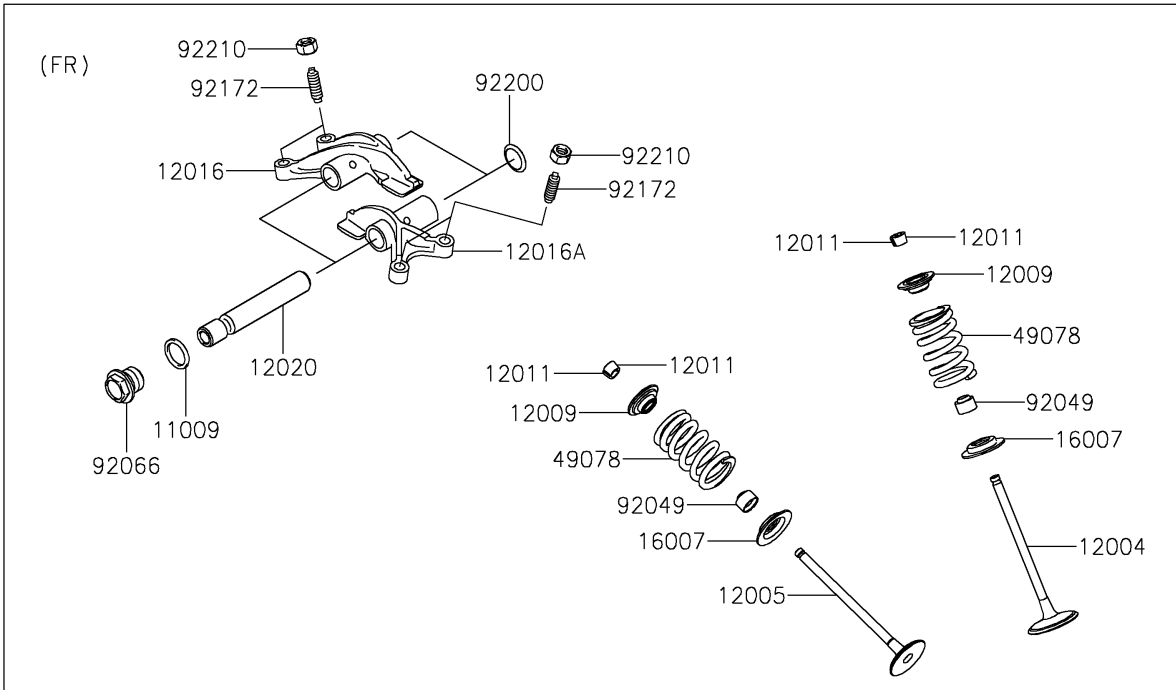

2024 TERYX4™ PARTS DIAGRAM

Valve(s)

E1210

2024 TERYX4™ PARTS LIST

Valve(s)

ITEM NAME	PART NUMBER	QUANTITY
GASKET,14X18X1.5 (Ref # 11009)	11009-1430	4
VALVE-INTAKE (Ref # 12004)	12004-0048	4
VALVE-EXHAUST (Ref # 12005)	12005-0047	4
RETAINER-VALVE SPRING (Ref # 12009)	12009-1056	8
COLLET (Ref # 12011)	12011-1051	16
ARM-ROCKER,EXHAUST (Ref # 12016)	12016-1128	2
ARM-ROCKER,INTAKE (Ref # 12016A)	12016-1129	2
SHAFT-ROCKER (Ref # 12020)	12020-0004	4
SEAT-SPRING (Ref # 16007)	16007-0703	8
SPRING-ENGINE VALVE (Ref # 49078)	49078-0014	8
SEAL-OIL,VSB58.558 (Ref # 92049)	92049-1218	8
PLUG,DRAIN (Ref # 92066)	92066-2196	4
SCREW,6MM (Ref # 92172)	92172-0737	8
WASHER,13X17X0.3 (Ref # 92200)	92200-0808	4
NUT,6MM (Ref # 92210)	92210-1490	8