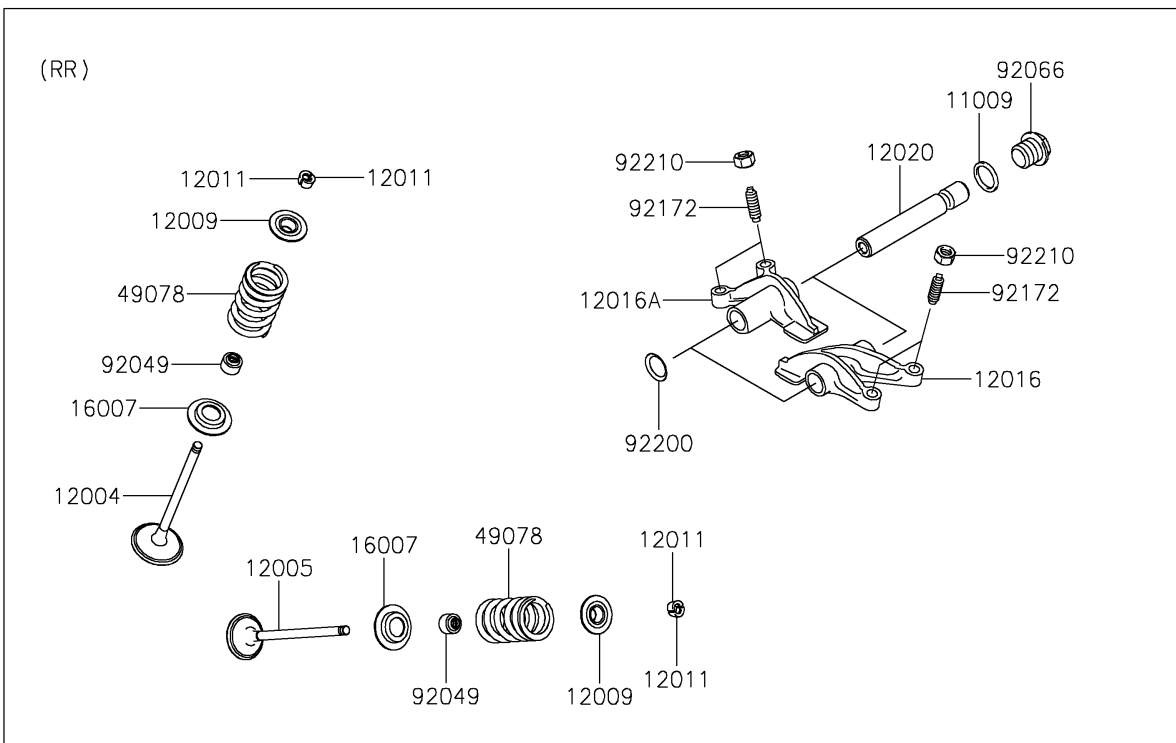

2024 TERYX4™ PARTS DIAGRAM

Valve(s)

E1210

2024 TERYX4™ PARTS LIST

Valve(s)

ITEM NAME	PART NUMBER	QUANTITY
GASKET,14X18X1.5 (Ref # 11009)	11009-1430	4
VALVE-INTAKE (Ref # 12004)	12004-0048	4
VALVE-EXHAUST (Ref # 12005)	12005-0047	4
RETAINER-VALVE SPRING (Ref # 12009)	12009-1056	8
COLLET (Ref # 12011)	12011-1051	16
ARM-ROCKER,EXHAUST (Ref # 12016)	12016-1128	2
ARM-ROCKER,INTAKE (Ref # 12016A)	12016-1129	2
SHAFT-ROCKER (Ref # 12020)	12020-0004	4
SEAT-SPRING (Ref # 16007)	16007-0703	8
SPRING-ENGINE VALVE (Ref # 49078)	49078-0014	8
SEAL-OIL,VSB58.558 (Ref # 92049)	92049-1218	8
PLUG,DRAIN (Ref # 92066)	92066-2196	4
SCREW,6MM (Ref # 92172)	92172-0737	8
WASHER,13X17X0.3 (Ref # 92200)	92200-0808	4
NUT,6MM (Ref # 92210)	92210-1490	8