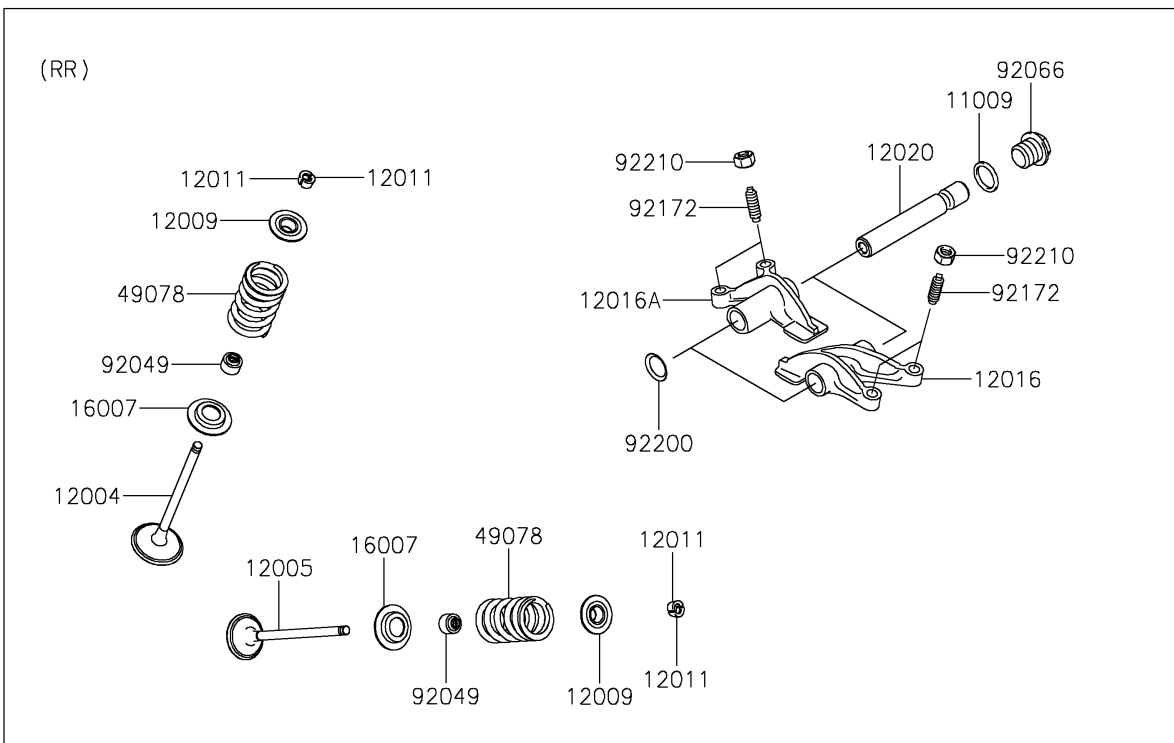

# 2023 Teryx4 PARTS DIAGRAM

Valve(s)

E1210

## 2023 Teryx4 PARTS LIST

Valve(s)

ITEM NAME	PART NUMBER	QUANTITY
GASKET,14X18X1.5 (Ref # 11009)	11009-1430	4
VALVE-INTAKE (Ref # 12004)	12004-0048	4
VALVE-EXHAUST (Ref # 12005)	12005-0047	4
RETAINER-VALVE SPRING (Ref # 12009)	12009-1056	8
COLLET (Ref # 12011)	12011-1051	16
ARM-ROCKER,EXHAUST (Ref # 12016)	12016-1128	2
ARM-ROCKER,INTAKE (Ref # 12016A)	12016-1129	2
SHAFT-ROCKER (Ref # 12020)	12020-0004	4
SEAT-SPRING (Ref # 16007)	16007-0703	8
SPRING-ENGINE VALVE (Ref # 49078)	49078-0014	8
SEAL-OIL,VSB58.558 (Ref # 92049)	92049-1218	8
PLUG,DRAIN (Ref # 92066)	92066-2196	4
SCREW,6MM (Ref # 92172)	92172-0737	8
WASHER,13X17X0.3 (Ref # 92200)	92200-0808	4
NUT,6MM (Ref # 92210)	92210-1490	8