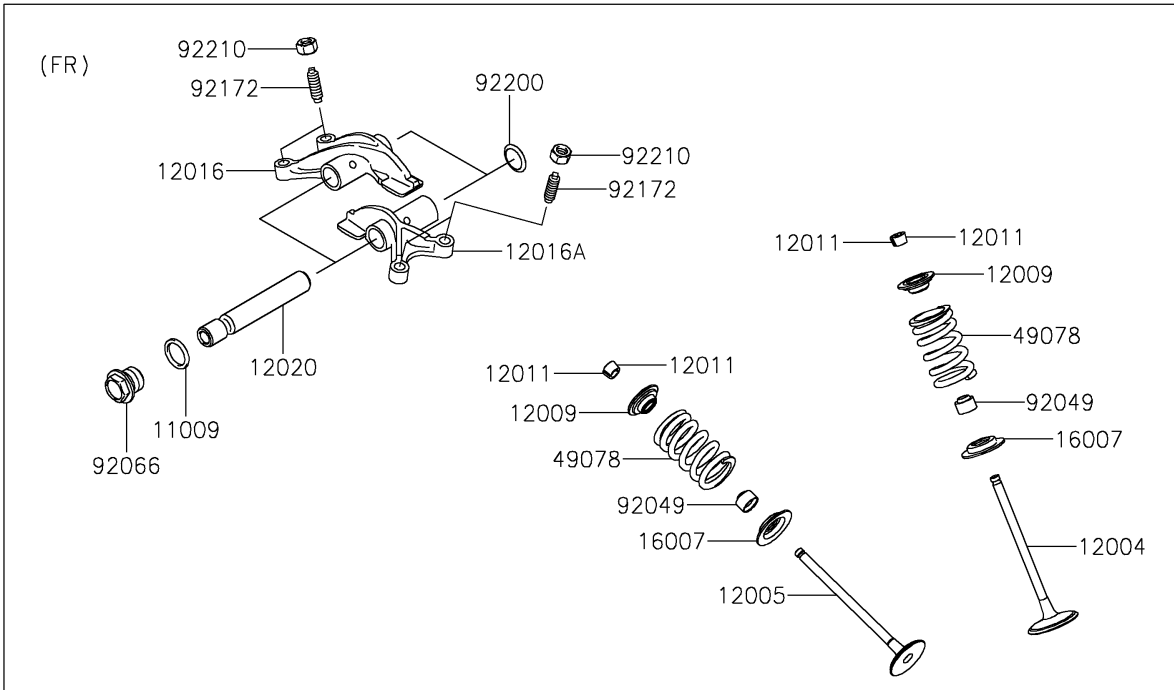

# 2023 Teryx4 PARTS DIAGRAM

Valve(s)

E1210

## 2023 Teryx4 PARTS LIST

Valve(s)

ITEM NAME	PART NUMBER	QUANTITY
GASKET,14X18X1.5 (Ref # 11009)	11009-1430	4
VALVE-INTAKE (Ref # 12004)	12004-0048	4
VALVE-EXHAUST (Ref # 12005)	12005-0047	4
RETAINER-VALVE SPRING (Ref # 12009)	12009-1056	8
COLLET (Ref # 12011)	12011-1051	16
ARM-ROCKER,EXHAUST (Ref # 12016)	12016-1128	2
ARM-ROCKER,INTAKE (Ref # 12016A)	12016-1129	2
SHAFT-ROCKER (Ref # 12020)	12020-0004	4
SEAT-SPRING (Ref # 16007)	16007-0703	8
SPRING-ENGINE VALVE (Ref # 49078)	49078-0014	8
SEAL-OIL,VSB58.558 (Ref # 92049)	92049-1218	8
PLUG,DRAIN (Ref # 92066)	92066-2196	4
SCREW,6MM (Ref # 92172)	92172-0737	8
WASHER,13X17X0.3 (Ref # 92200)	92200-0808	4
NUT,6MM (Ref # 92210)	92210-1490	8