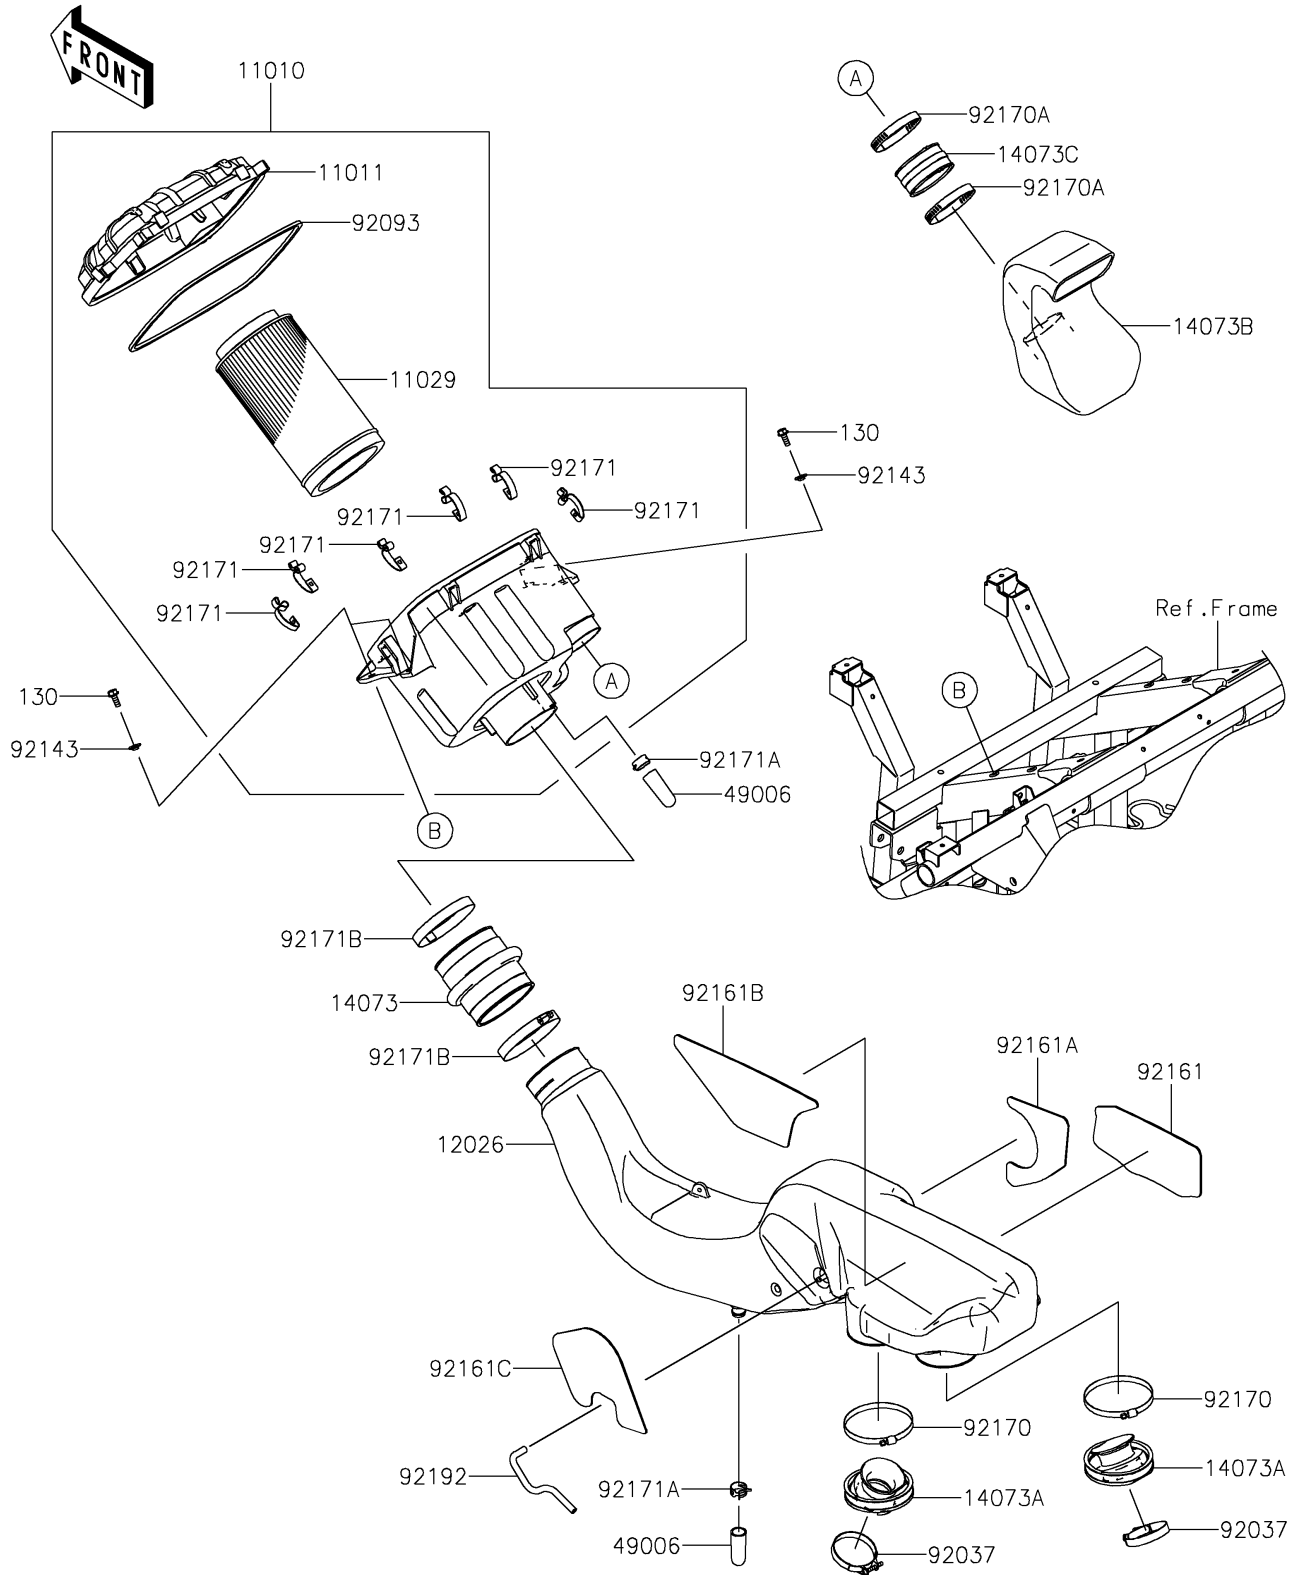

2024 TERYX4™ PARTS DIAGRAM

Air Cleaner

E1130

2024 TERYX4™ PARTS LIST

Air Cleaner

ITEM NAME	PART NUMBER	QUANTITY
FILTER-ASSY-AIR (Ref # 11010)	11010-0777	1
CASE-AIR FILTER (Ref # 11011)	11011-0784	1
ELEMENT-ASSY-AIR FILTER (Ref # 11029)	11029-0025	1
CHAMBER (Ref # 12026)	12026-0016	1
DUCT,JOINT,A/C SIDE (Ref # 14073)	14073-0757	1
DUCT,THROTTLE-CHAMBER (Ref # 14073A)	14073-0758	2
DUCT,INTAKE (Ref # 14073B)	14073-0767	1
DUCT,JOINT (Ref # 14073C)	14073-1775	1
BOOT (Ref # 49006)	49006-1351	2
CLAMP (Ref # 92037)	92037-1523	2
SEAL (Ref # 92093)	92093-0585	1
COLLAR (Ref # 92143)	92143-1087	4
DAMPER,CHAMBER,RH,RR (Ref # 92161)	92161-1518	1
DAMPER,CHAMBER,RH,FR (Ref # 92161A)	92161-1519	1
DAMPER,CHAMBER,LH,RR (Ref # 92161B)	92161-1520	1
DAMPER,CHAMBER,LH,FR (Ref # 92161C)	92161-1521	1
CLAMP (Ref # 92170)	92170-1676	2
CLAMP (Ref # 92170A)	92170-1764	2
CLAMP (Ref # 92171)	92171-0225	6
CLAMP (Ref # 92171A)	92171-1277	2
CLAMP (Ref # 92171B)	92171-3716	2
TUBE,4X8X143 (Ref # 92192)	92192-1230	1
BOLT-FLANGED,6X16 (Ref # 130)	130AA0616	4