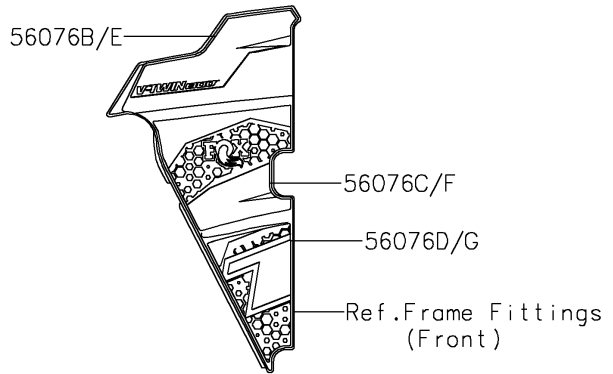

2023 TERYX® S LE PARTS DIAGRAM

Decals(Green)(JNFNN/JNFNL)

F2861

Ref. Front Fender(s)

Ref. Front Fender(s)

Ref. Rear Fender(s)

Ref. Door

Ref. Rear Fender(s)

2023 TERYX® S LE PARTS LIST

Decals(Green)(JNFNN/JNFNL)

ITEM NAME	PART NUMBER	QUANTITY
MARK,KAWASAKI (Ref # 56052)	56052-0928	1
MARK,FR FENDER,TERYXS (Ref # 56054)	56054-2906	2
PATTERN,FR FENDER,LH (Ref # 56076)	56076-2185	1
PATTERN,FR FENDER,RH (Ref # 56076A)	56076-2186	1
PATTERN,SIDE GUARD,LH,UPP (Ref # 56076B)	56076-2187	1
PATTERN,SIDE GUARD,LH,CNT (Ref # 56076C)	56076-2188	1
PATTERN,SIDE GUARD,LH,LWR (Ref # 56076D)	56076-2189	1
PATTERN,SIDE GUARD,RH,UPP (Ref # 56076E)	56076-2190	1
PATTERN,SIDE GUARD,RH,CNT (Ref # 56076F)	56076-2191	1
PATTERN,SIDE GUARD,RH,LWR (Ref # 56076G)	56076-2192	1
PATTERN,FR DOOR COVER,LH,CNT (Ref # 56076H)	56076-2194	1
PATTERN,FR DOOR COVER,LH,LWR (Ref # 56076I)	56076-2195	1
PATTERN,FR DOOR COVER,RH,CNT (Ref # 56076J)	56076-2197	1
PATTERN,FR DOOR COVER,RH,LWR (Ref # 56076K)	56076-2198	1
PATTERN,RR FENDER,LH,FR (Ref # 56076L)	56076-2249	1
PATTERN,RR FENDER,RH,FR (Ref # 56076M)	56076-2250	1
PATTERN,RR FENDER,LH,RR (Ref # 56076N)	56076-2251	1
PATTERN,RR FENDER,RH,RR (Ref # 56076O)	56076-2252	1