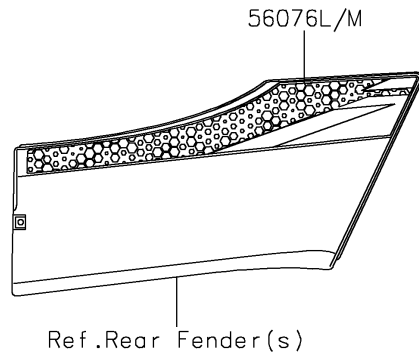

2023 TERYX® S LE PARTS DIAGRAM

Decals(Green)(JNFNN/JNFNL)

F2861

Ref. Front Fender(s)

Ref. Front Fender(s)

Ref. Rear Fender(s)

Ref. Door

Ref. Rear Fender(s)

2023 TERYX® S LE PARTS LIST

Decals(Green)(JNFNN/JNFNL)

ITEM NAME	PART NUMBER	QUANTITY
MARK,KAWASAKI (Ref # 56052)	56052-0928	1
MARK,FR FENDER,TERYXS (Ref # 56054)	56054-2906	2
PATTERN,FR FENDER,LH (Ref # 56076)	56076-2185	1
PATTERN,FR FENDER,RH (Ref # 56076A)	56076-2186	1
PATTERN,SIDE GUARD,LH,UPP (Ref # 56076B)	56076-2187	1
PATTERN,SIDE GUARD,LH,CNT (Ref # 56076C)	56076-2188	1
PATTERN,SIDE GUARD,LH,LWR (Ref # 56076D)	56076-2189	1
PATTERN,SIDE GUARD,RH,UPP (Ref # 56076E)	56076-2190	1
PATTERN,SIDE GUARD,RH,CNT (Ref # 56076F)	56076-2191	1
PATTERN,SIDE GUARD,RH,LWR (Ref # 56076G)	56076-2192	1
PATTERN,FR DOOR COVER,LH,CNT (Ref # 56076H)	56076-2194	1
PATTERN,FR DOOR COVER,LH,LWR (Ref # 56076I)	56076-2195	1
PATTERN,FR DOOR COVER,RH,CNT (Ref # 56076J)	56076-2197	1
PATTERN,FR DOOR COVER,RH,LWR (Ref # 56076K)	56076-2198	1
PATTERN,RR FENDER,LH,FR (Ref # 56076L)	56076-2249	1
PATTERN,RR FENDER,RH,FR (Ref # 56076M)	56076-2250	1
PATTERN,RR FENDER,LH,RR (Ref # 56076N)	56076-2251	1
PATTERN,RR FENDER,RH,RR (Ref # 56076O)	56076-2252	1