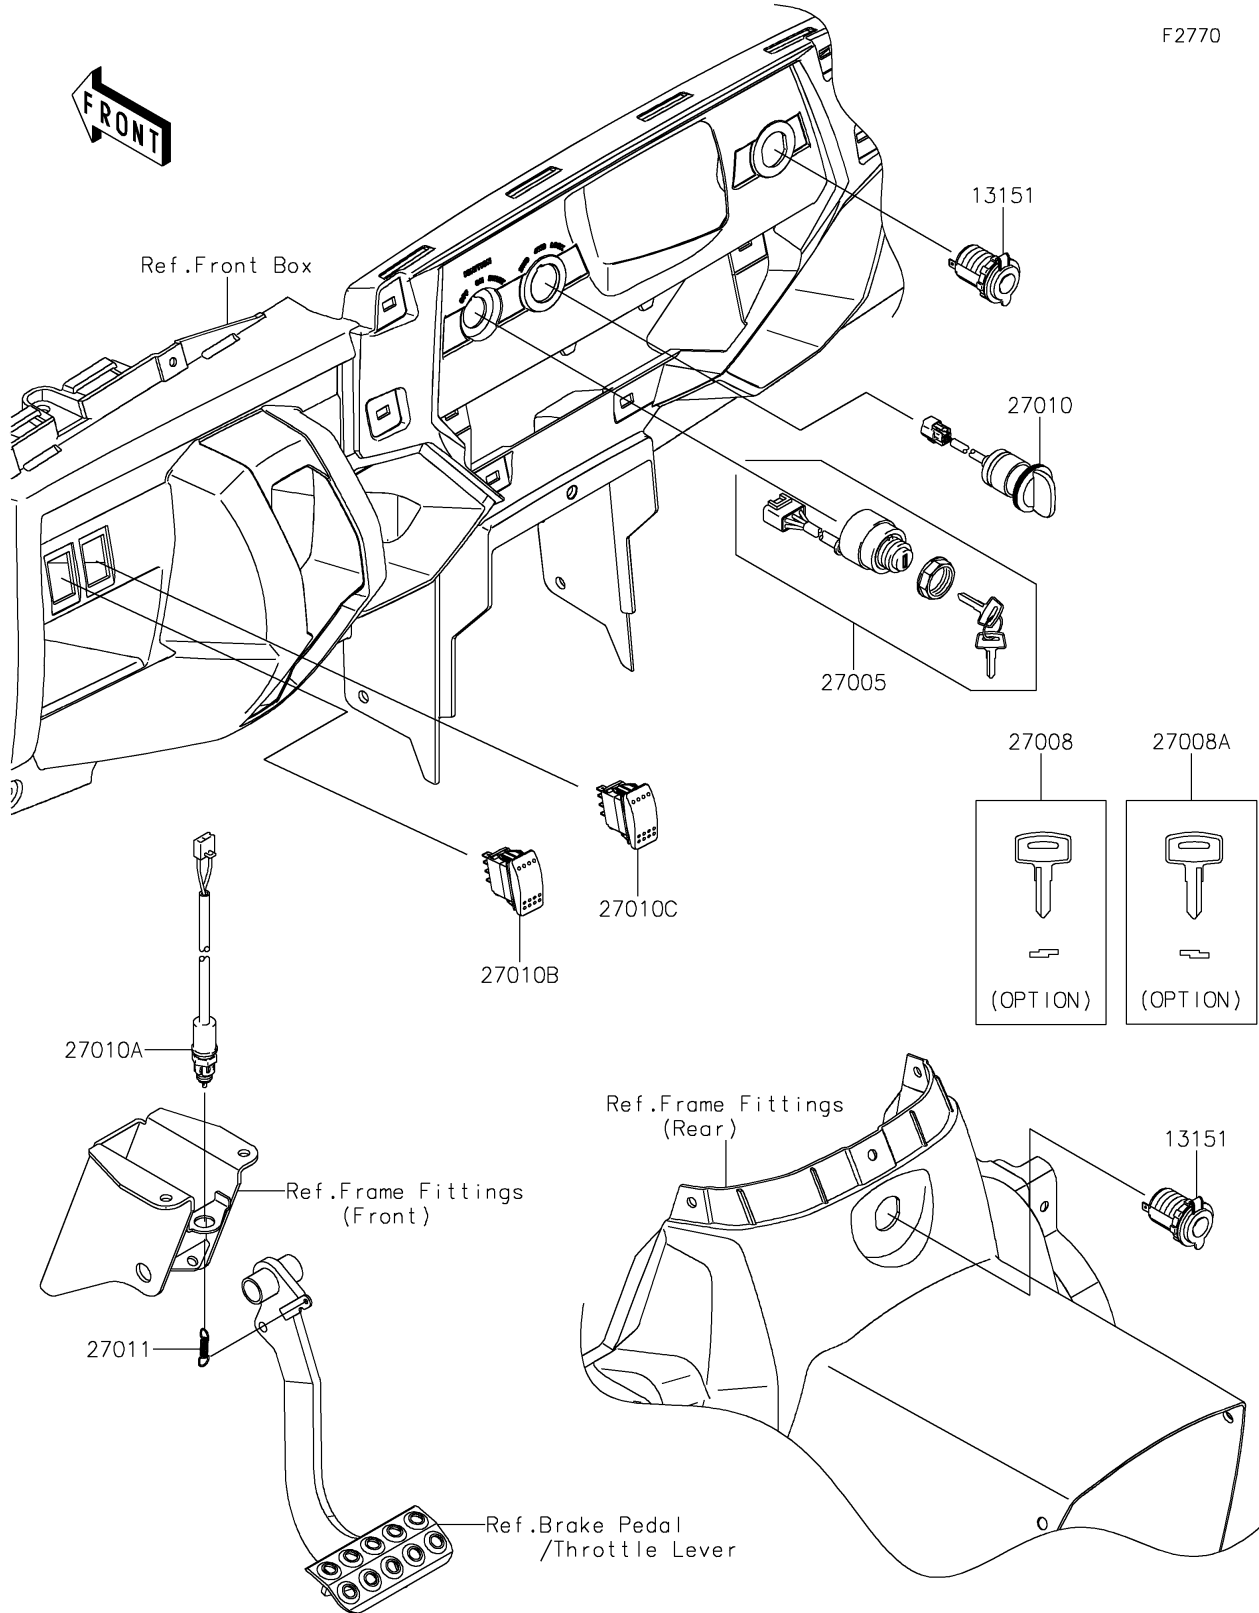

2023 TERYX® S LE PARTS DIAGRAM

Ignition Switch

F2770

2023 TERYX® S LE PARTS LIST

Ignition Switch

ITEM NAME	PART NUMBER	QUANTITY
SWITCH-COMP,OUTLET,12V (Ref # 13151)	13151-0556	2
SWITCH-ASSY-IGNITION (Ref # 27005)	27005-0036	1
KEY-LOCK,BLANK (Ref # 27008)	27008-1153	1
KEY-LOCK,BLANK (Ref # 27008A)	27008-1157	1
SWITCH (Ref # 27010)	27010-0706	1
SWITCH,BRAKE (Ref # 27010A)	27010-0724	1
SWITCH,OUTER (Ref # 27010B)	27010-0806	1
SWITCH,INNER (Ref # 27010C)	27010-0807	1
SPRING,BRAKE LAMP SWITCH (Ref # 27011)	27011-006	1