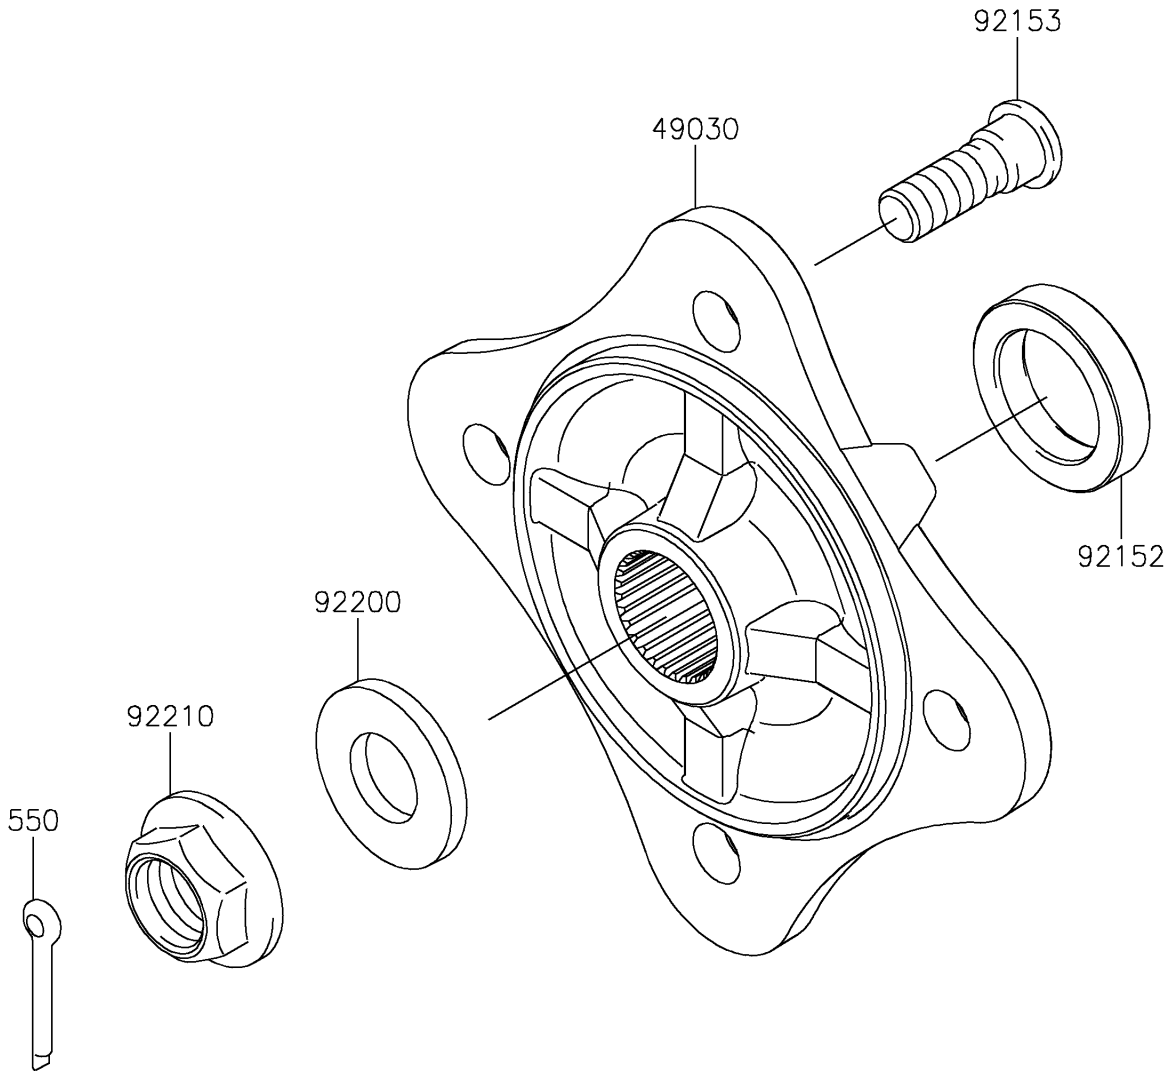

2023 TERYX® S LE PARTS DIAGRAM

Rear Hubs/Brakes

F2240

2023 TERYX® S LE PARTS LIST

Rear Hubs/Brakes

| ITEM NAME | PART NUMBER | QUANTITY |
|----------------------------------|-------------|----------|
| HUB,RR (Ref # 49030) | 49030-0563 | 2 |
| COLLAR,30.1X44X9 (Ref # 92152) | 92152-1700 | 2 |
| BOLT,12MM (Ref # 92153) | 92153-1915 | 8 |
| WASHER,20.3X41X4.5 (Ref # 92200) | 92200-0921 | 2 |
| NUT,FLANGED,20MM (Ref # 92210) | 92210-2093 | 2 |
| PIN-COTTER,4.0X30 (Ref # 550) | 550AA4030 | 2 |