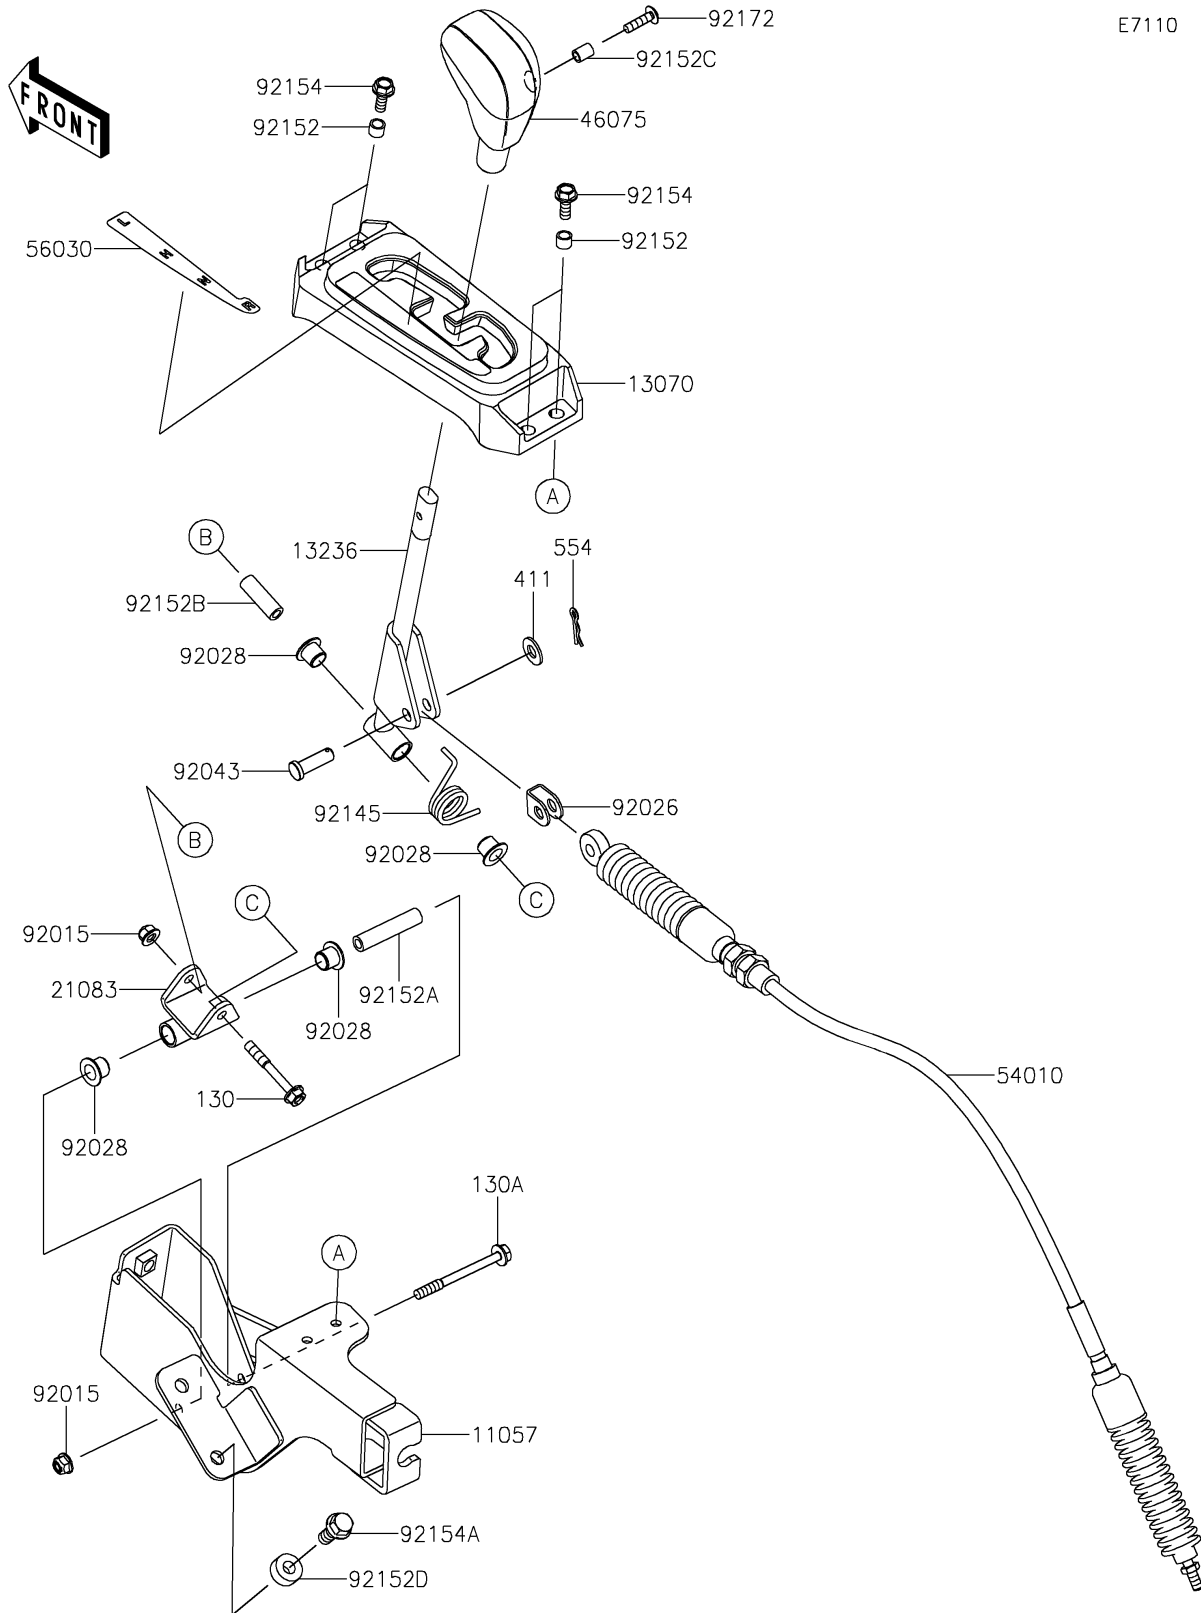

2023 TERYX® S LE PARTS DIAGRAM

Control

E7110

2023 TERYX® S LE PARTS LIST

Control

ITEM NAME	PART NUMBER	QUANTITY
BRACKET,SHIFT (Ref # 11057)	11057-1494	1
GUIDE,SHIFT GAUGE (Ref # 13070)	13070-0748	1
LEVER-COMP,SHIFT (Ref # 13236)	13236-0727	1
ARM (Ref # 21083)	21083-0710	1
GRIP (Ref # 46075)	46075-0569	1
CABLE,SHIFT (Ref # 54010)	54010-0619	1
LABEL,SHIFT POSITION (Ref # 56030)	56030-0849	1
NUT,LOCK,FLANGED,6MM (Ref # 92015)	92015-1675	2
SPACER (Ref # 92026)	92026-0074	1
BUSHING (Ref # 92028)	92028-1507	4
PIN (Ref # 92043)	92043-0053	1
SPRING (Ref # 92145)	92145-0832	1
COLLAR (Ref # 92152)	92152-1332	4
COLLAR,6.0X10X47 (Ref # 92152A)	92152-1517	1
COLLAR,6.0X10X30 (Ref # 92152B)	92152-1518	1
COLLAR,5.6X8X10.5 (Ref # 92152C)	92152-1545	1
COLLAR,8.2X18X8 (Ref # 92152D)	92152-1553	2
BOLT,FLANGED,6X16 (Ref # 92154)	92154-0887	4
BOLT,FLANGED,8X20 (Ref # 92154A)	92154-1104	2
SCREW,5X20 (Ref # 92172)	92172-2081	1
BOLT-FLANGED,6X45 (Ref # 130)	130CA0645	1
BOLT-FLANGED,6X65 (Ref # 130A)	130CA0665	1
WASHER-PLAIN,8MM (Ref # 411)	411AA0800	1
PIN-SNAP (Ref # 554)	554DA0800	1