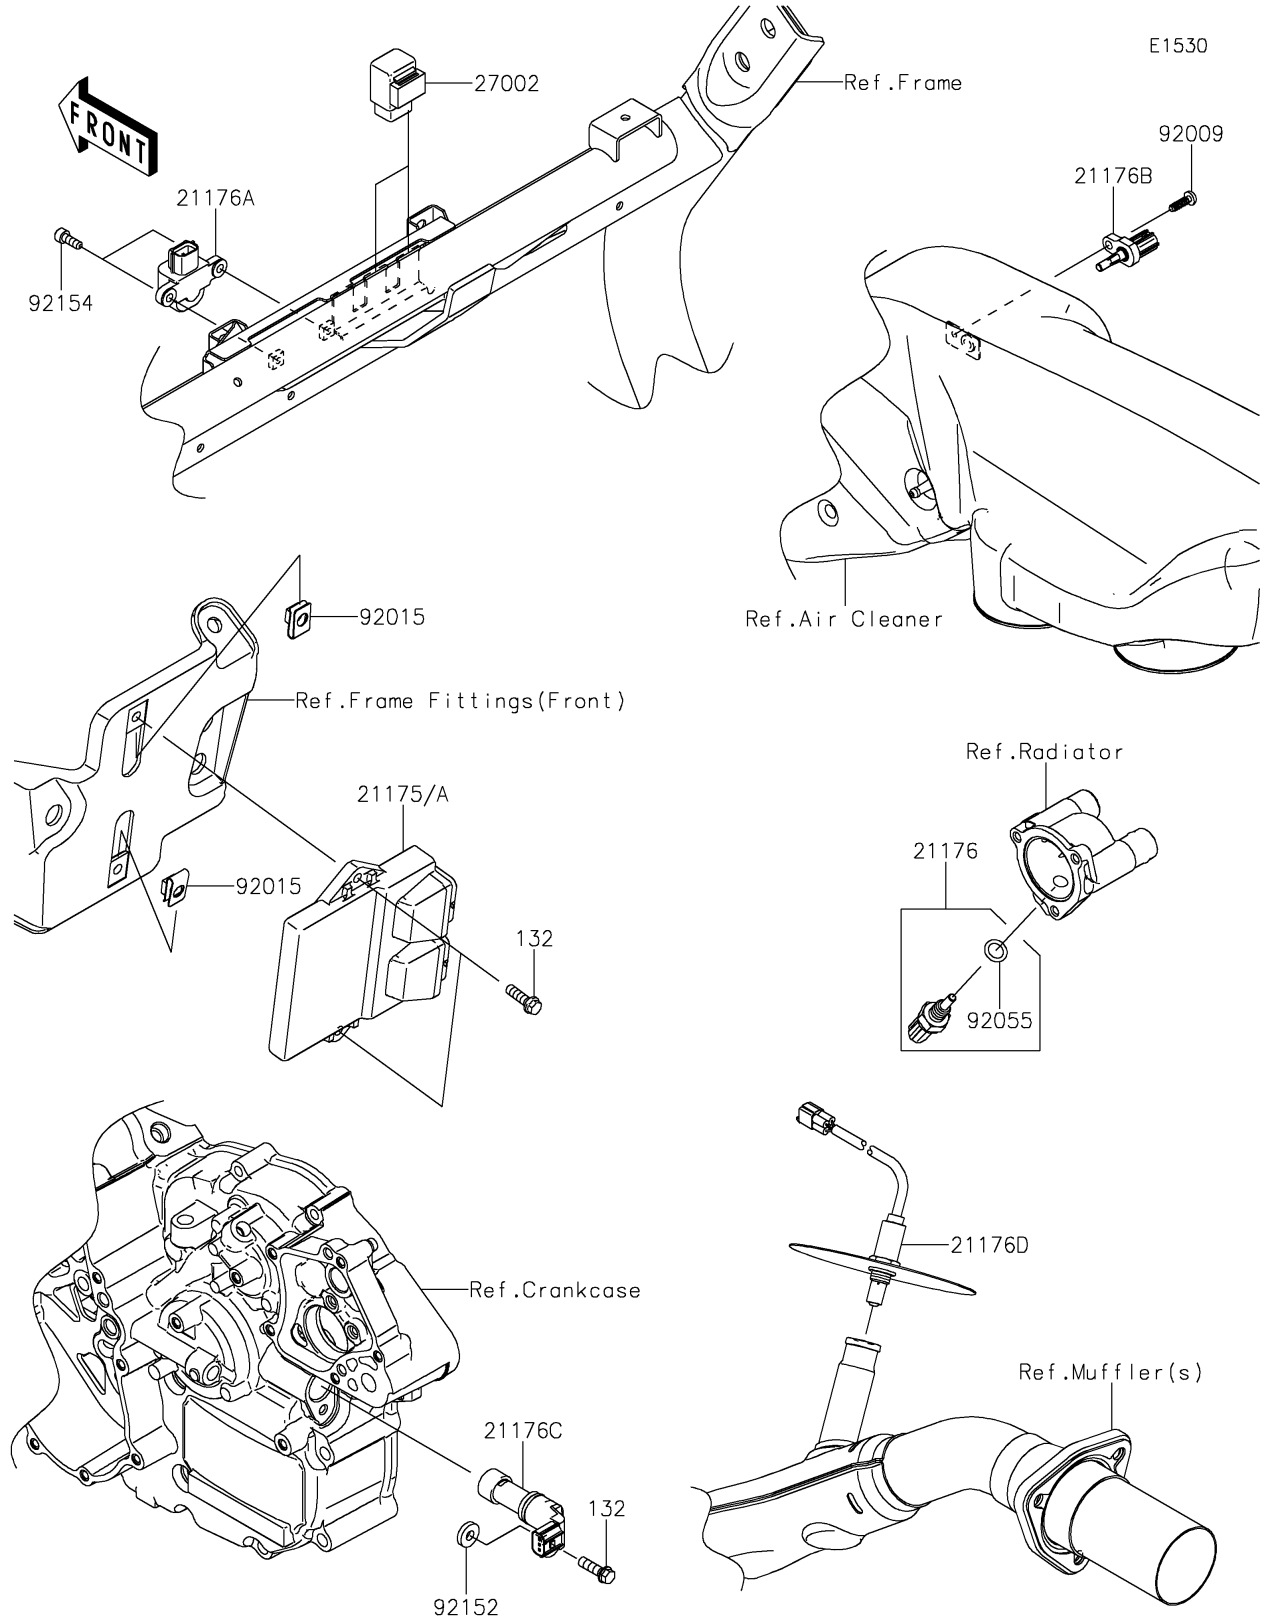

# 2023 TERYX® S LE PARTS DIAGRAM

## Fuel Injection

## 2023 TERYX® S LE PARTS LIST

### Fuel Injection

ITEM NAME	PART NUMBER	QUANTITY
CONTROL UNIT-ELECTRONIC (Ref # 21175)	21175-1151	1
CONTROL UNIT-ELECTRONIC (Ref # 21175A)	21175-1258	1
SENSOR,WATER TEMP (Ref # 21176)	21176-0009	1
SENSOR,VEHICLE-DOWN (Ref # 21176A)	21176-0026	1
SENSOR,AIR TEMPERATURE (Ref # 21176B)	21176-0048	1
SENSOR,SPEED (Ref # 21176C)	21176-0712	1
SENSOR,OXYGEN (Ref # 21176D)	21176-0935	1
RELAY-ASSY (Ref # 27002)	27002-1062	2
SCREW,TAPPING,5X16 (Ref # 92009)	92009-1984	1
NUT,6MM (Ref # 92015)	92015-1602	2
RING-O,9.5X1.9 (Ref # 92055)	92055-0016	1
COLLAR,6.5X16X3.2 (Ref # 92152)	92152-1975	1
BOLT,SOCKET,5X14 (Ref # 92154)	92154-1841	2
BOLT-FLANGED-SMALL,6X20 (Ref # 132)	132BA0620	3