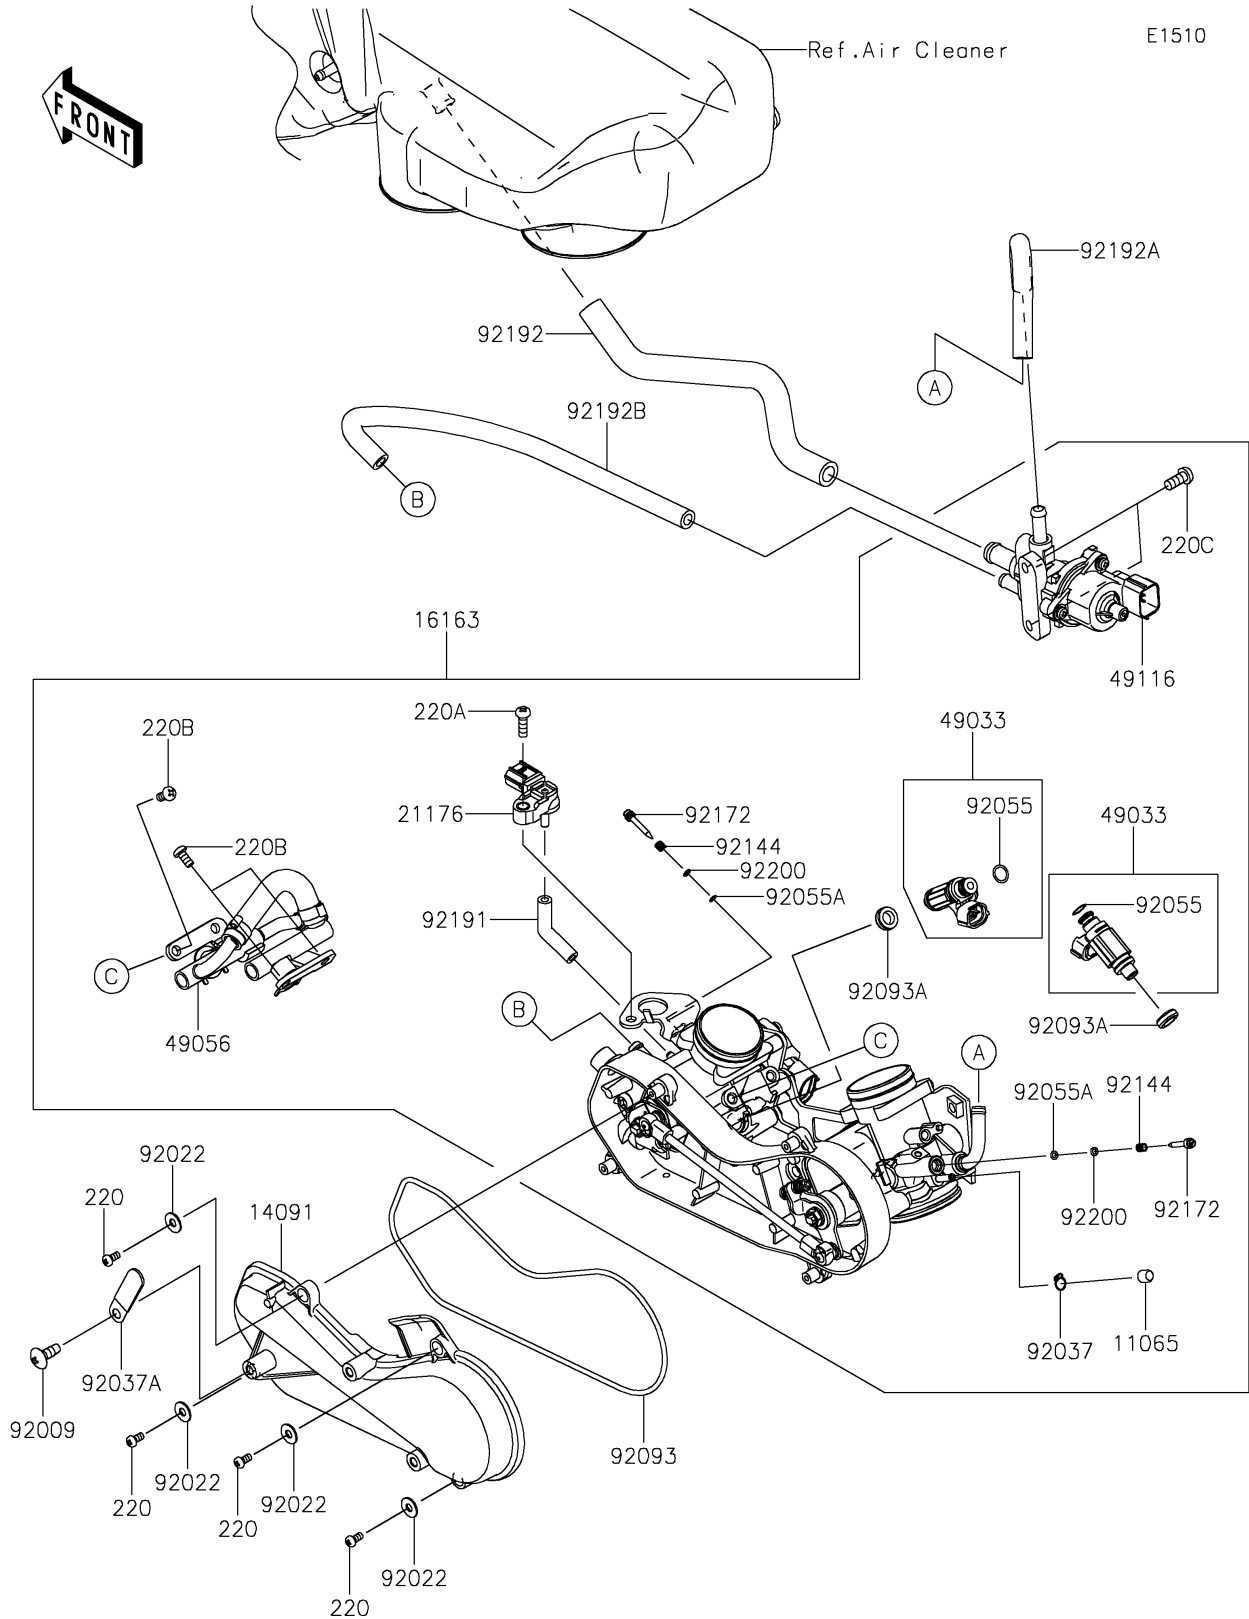

2023 TERYX® S LE PARTS DIAGRAM

Throttle

2023 TERYX® S LE PARTS LIST

Throttle

ITEM NAME	PART NUMBER	QUANTITY
CAP (Ref # 11065)	11065-0072	1
COVER,THROTTLE LINK (Ref # 14091)	14091-1731	1
THROTTLE-ASSY,36EIS (Ref # 16163)	16163-0790	1
SENSOR,PRESSURE (Ref # 21176)	21176-0906	1
NOZZLE-INJECTION (Ref # 49033)	49033-0011	2
PIPE-INJECTION (Ref # 49056)	49056-0033	1
VALVE-ASSY,ISC (Ref # 49116)	49116-0021	1
SCREW,6X12 (Ref # 92009)	92009-1480	1
WASHER,5.2X13X1 (Ref # 92022)	92022-1380	4
CLAMP,TUBE (Ref # 92037)	92037-1124	1
CLAMP,L=45 (Ref # 92037A)	92037-1539	1
RING-O,INJECTION NOZZLE (Ref # 92055)	92055-1622	2
RING-O,AIR SCREW (Ref # 92055A)	92055-1658	2
SEAL (Ref # 92093)	92093-0082	1
SEAL (Ref # 92093A)	92093-0127	2
SPRING,THROTTLE STOP SCREW (Ref # 92144)	92144-1674	2
SCREW (Ref # 92172)	92172-0156	2
TUBE,3.2X7.4X70 (Ref # 92191)	92191-1552	1
TUBE,ISC-CHAMBER (Ref # 92192)	92192-0948	1
TUBE,ISC-THROTTLE RR (Ref # 92192A)	92192-1211	1
TUBE,ISC-THROTTLE FR (Ref # 92192B)	92192-1212	1
WASHER,PILOT AIR SCREW (Ref # 92200)	92200-1564	2
SCREW-PAN-CROS,4X8 (Ref # 220)	220AA0408	4
SCREW-PAN-CROS,5X16 (Ref # 220A)	220AA0516	1
SCREW-PAN-CROS,6X12 (Ref # 220B)	220AA0612	4
SCREW-PAN-CROS,6X14 (Ref # 220C)	220AA0614	2