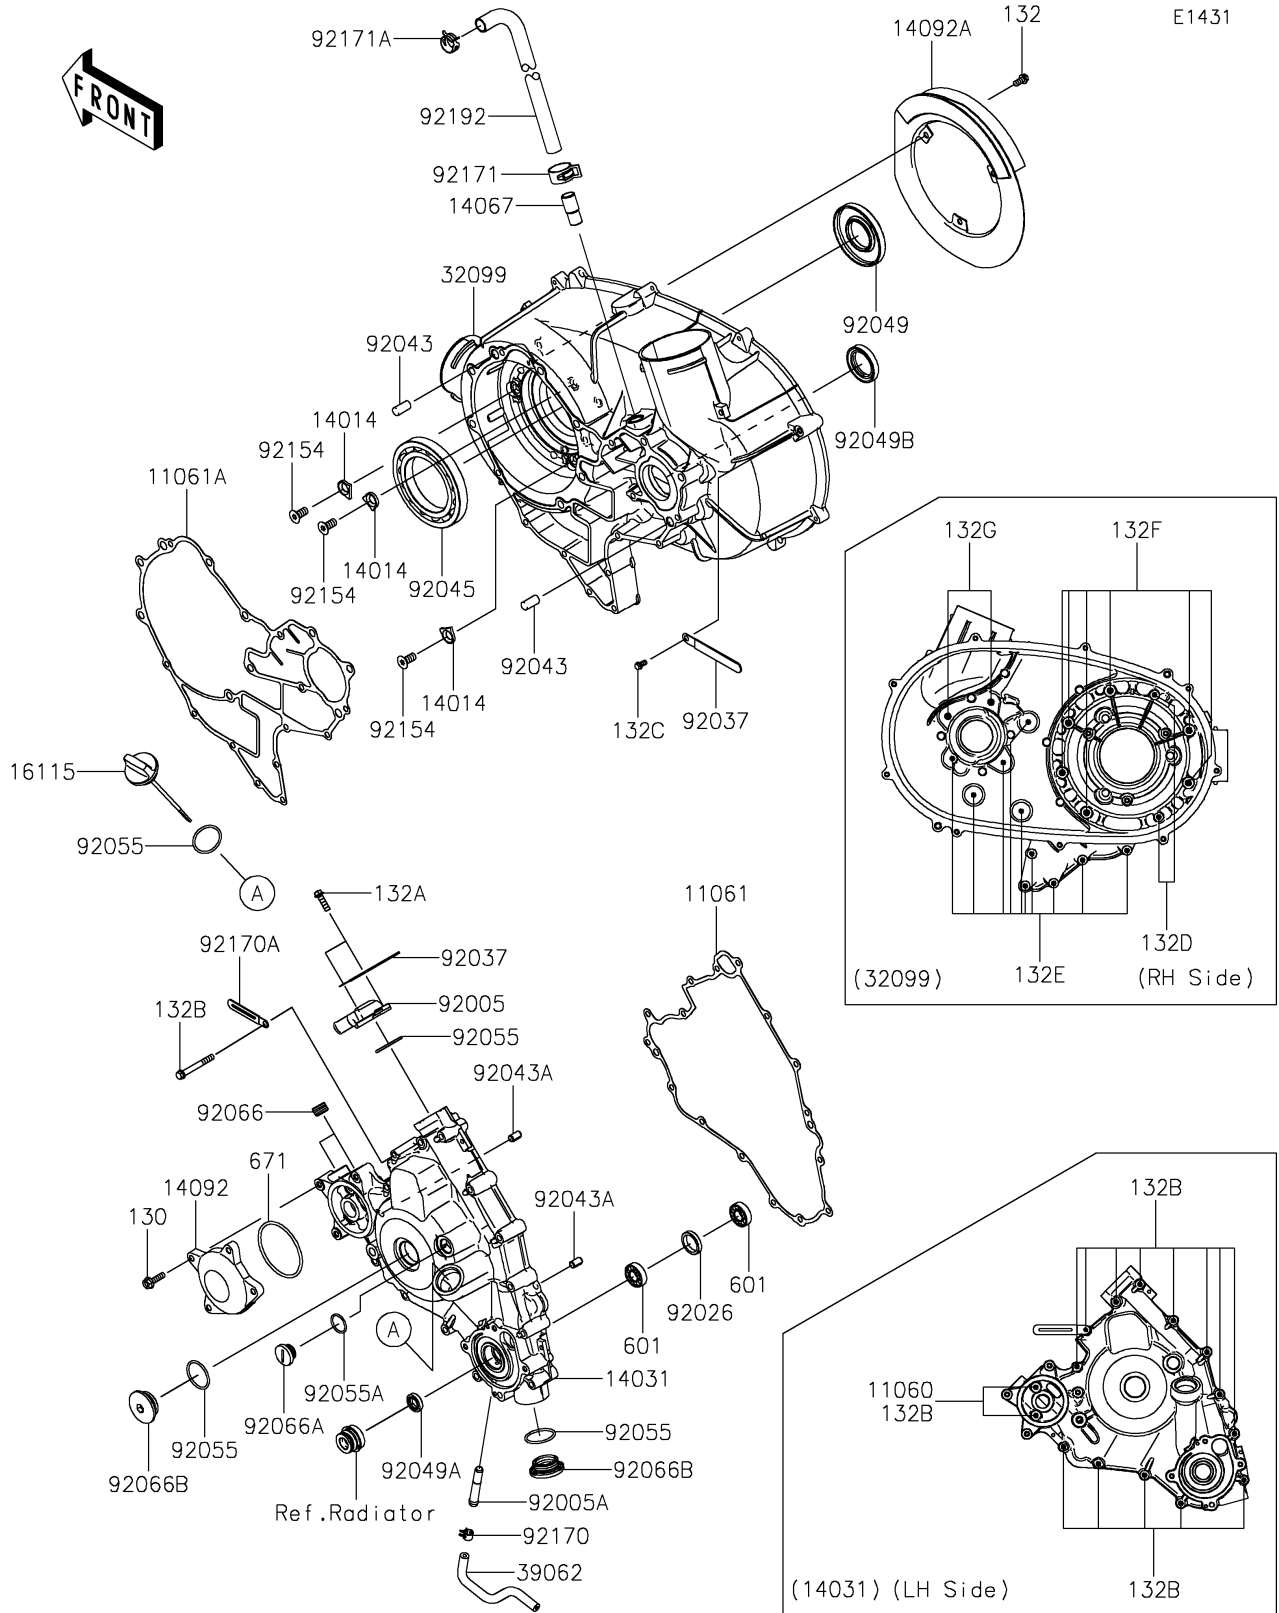

2023 TERYX® S LE PARTS DIAGRAM

Engine Cover(s)

2023 TERYX® S LE PARTS LIST

Engine Cover(s)

| ITEM NAME | PART NUMBER | QUANTITY |
|--------------------------------------|-------------|----------|
| GASKET,6.2X12X0.3 (Ref # 11060) | 11060-1994 | 2 |
| GASKET,GENERATOR COVER (Ref # 11061) | 11061-0728 | 1 |
| GASKET,CVT CASE (Ref # 11061A) | 11061-0729 | 1 |
| PLATE-POSITION (Ref # 14014) | 14014-0556 | 3 |
| COVER-GENERATOR (Ref # 14031) | 14031-0589 | 1 |
| FITTING,BREATHER (Ref # 14067) | 14067-006 | 1 |
| COVER,OIL COOLER (Ref # 14092) | 14092-0877 | 1 |
| COVER (Ref # 14092A) | 14092-1051 | 1 |
| CAP-OIL FILLER (Ref # 16115) | 16115-0705 | 1 |
| CASE,CVT (Ref # 32099) | 32099-0788 | 1 |
| HOSE-COOLING,DRAIN (Ref # 39062) | 39062-0598 | 1 |
| FITTING (Ref # 92005) | 92005-0712 | 1 |
| FITTING (Ref # 92005A) | 92005-1264 | 1 |
| SPACER,22X28X5 (Ref # 92026) | 92026-0711 | 1 |
| CLAMP (Ref # 92037) | 92037-1993 | 2 |
| PIN,10X20 (Ref # 92043) | 92043-0142 | 2 |
| PIN,6.2X8X14 (Ref # 92043A) | 92043-1263 | 2 |
| BEARING-BALL,16014CS45 (Ref # 92045) | 92045-0709 | 1 |
| SEAL-OIL,35X77X9 (Ref # 92049) | 92049-0713 | 1 |
| SEAL-OIL,12X22X5 (Ref # 92049A) | 92049-0783 | 1 |
| SEAL-OIL,HTC 30X45X8 (Ref # 92049B) | 92049-1575 | 1 |
| RING-O,31.2X2.4 (Ref # 92055) | 92055-0724 | 4 |
| RING-O,20X2 (Ref # 92055A) | 92055-1146 | 1 |
| PLUG,PT3/8X10 (Ref # 92066) | 92066-0003 | 2 |
| PLUG,COVER (Ref # 92066A) | 92066-0011 | 1 |
| PLUG (Ref # 92066B) | 92066-0712 | 2 |
| BOLT,FLAT,8X13.6 (Ref # 92154) | 92154-0978 | 3 |
| CLAMP (Ref # 92170) | 92170-1493 | 1 |
| CLAMP (Ref # 92170A) | 92170-1514 | 1 |