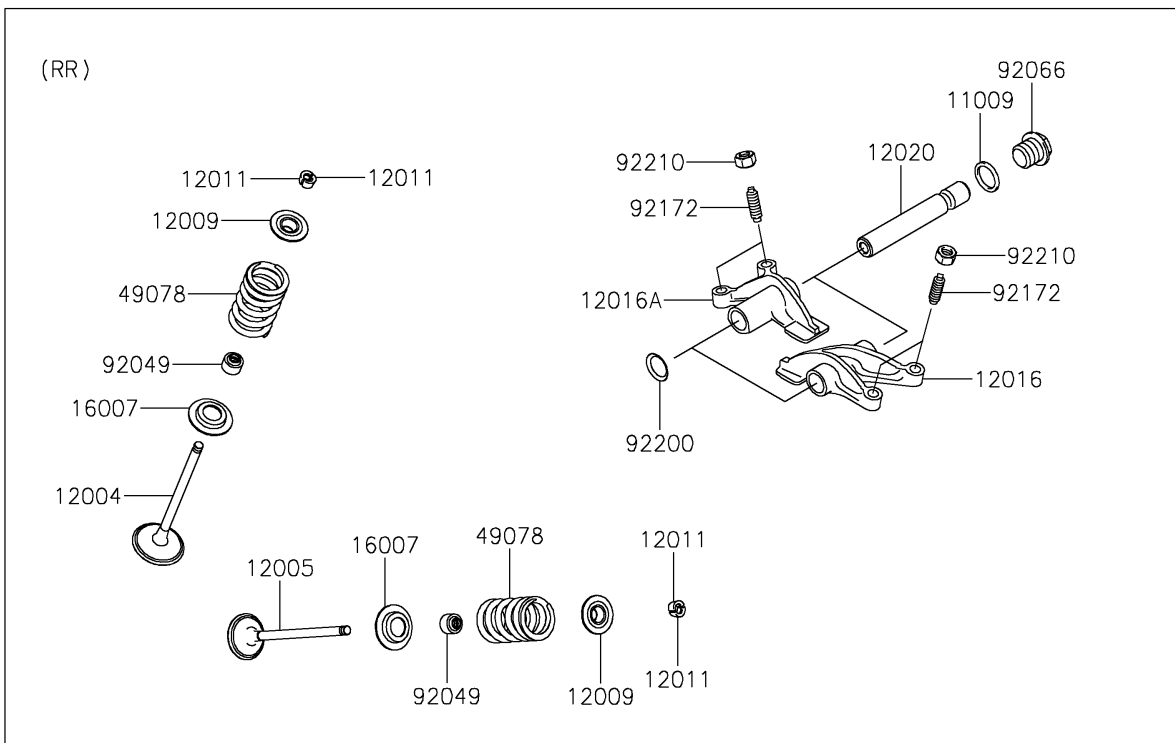

2024 Teryx® S PARTS DIAGRAM

Valve(s)

E1210

2024 Teryx® S PARTS LIST

Valve(s)

ITEM NAME	PART NUMBER	QUANTITY
GASKET,14X18X1.5 (Ref # 11009)	11009-1430	4
VALVE-INTAKE (Ref # 12004)	12004-0048	4
VALVE-EXHAUST (Ref # 12005)	12005-0047	4
RETAINER-VALVE SPRING (Ref # 12009)	12009-1056	8
COLLET (Ref # 12011)	12011-1051	16
ARM-ROCKER,EXHAUST (Ref # 12016)	12016-1128	2
ARM-ROCKER,INTAKE (Ref # 12016A)	12016-1129	2
SHAFT-ROCKER (Ref # 12020)	12020-0004	4
SEAT-SPRING (Ref # 16007)	16007-0703	8
SPRING-ENGINE VALVE (Ref # 49078)	49078-0014	8
SEAL-OIL,VSB58.558 (Ref # 92049)	92049-1218	8
PLUG,DRAIN (Ref # 92066)	92066-2196	4
SCREW,6MM (Ref # 92172)	92172-0737	8
WASHER,13X17X0.3 (Ref # 92200)	92200-0808	4
NUT,6MM (Ref # 92210)	92210-1490	8