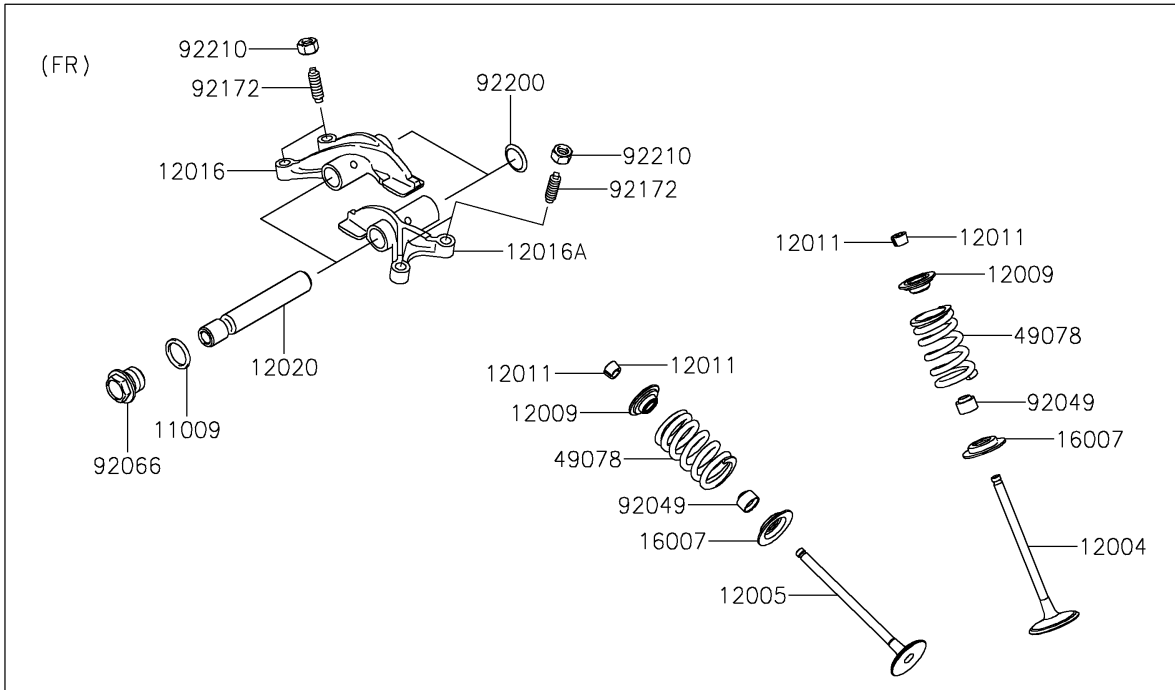

2024 Teryx® S PARTS DIAGRAM

Valve(s)

E1210

2024 Teryx® S PARTS LIST

Valve(s)

ITEM NAME	PART NUMBER	QUANTITY
GASKET,14X18X1.5 (Ref # 11009)	11009-1430	4
VALVE-INTAKE (Ref # 12004)	12004-0048	4
VALVE-EXHAUST (Ref # 12005)	12005-0047	4
RETAINER-VALVE SPRING (Ref # 12009)	12009-1056	8
COLLET (Ref # 12011)	12011-1051	16
ARM-ROCKER,EXHAUST (Ref # 12016)	12016-1128	2
ARM-ROCKER,INTAKE (Ref # 12016A)	12016-1129	2
SHAFT-ROCKER (Ref # 12020)	12020-0004	4
SEAT-SPRING (Ref # 16007)	16007-0703	8
SPRING-ENGINE VALVE (Ref # 49078)	49078-0014	8
SEAL-OIL,VSB58.558 (Ref # 92049)	92049-1218	8
PLUG,DRAIN (Ref # 92066)	92066-2196	4
SCREW,6MM (Ref # 92172)	92172-0737	8
WASHER,13X17X0.3 (Ref # 92200)	92200-0808	4
NUT,6MM (Ref # 92210)	92210-1490	8