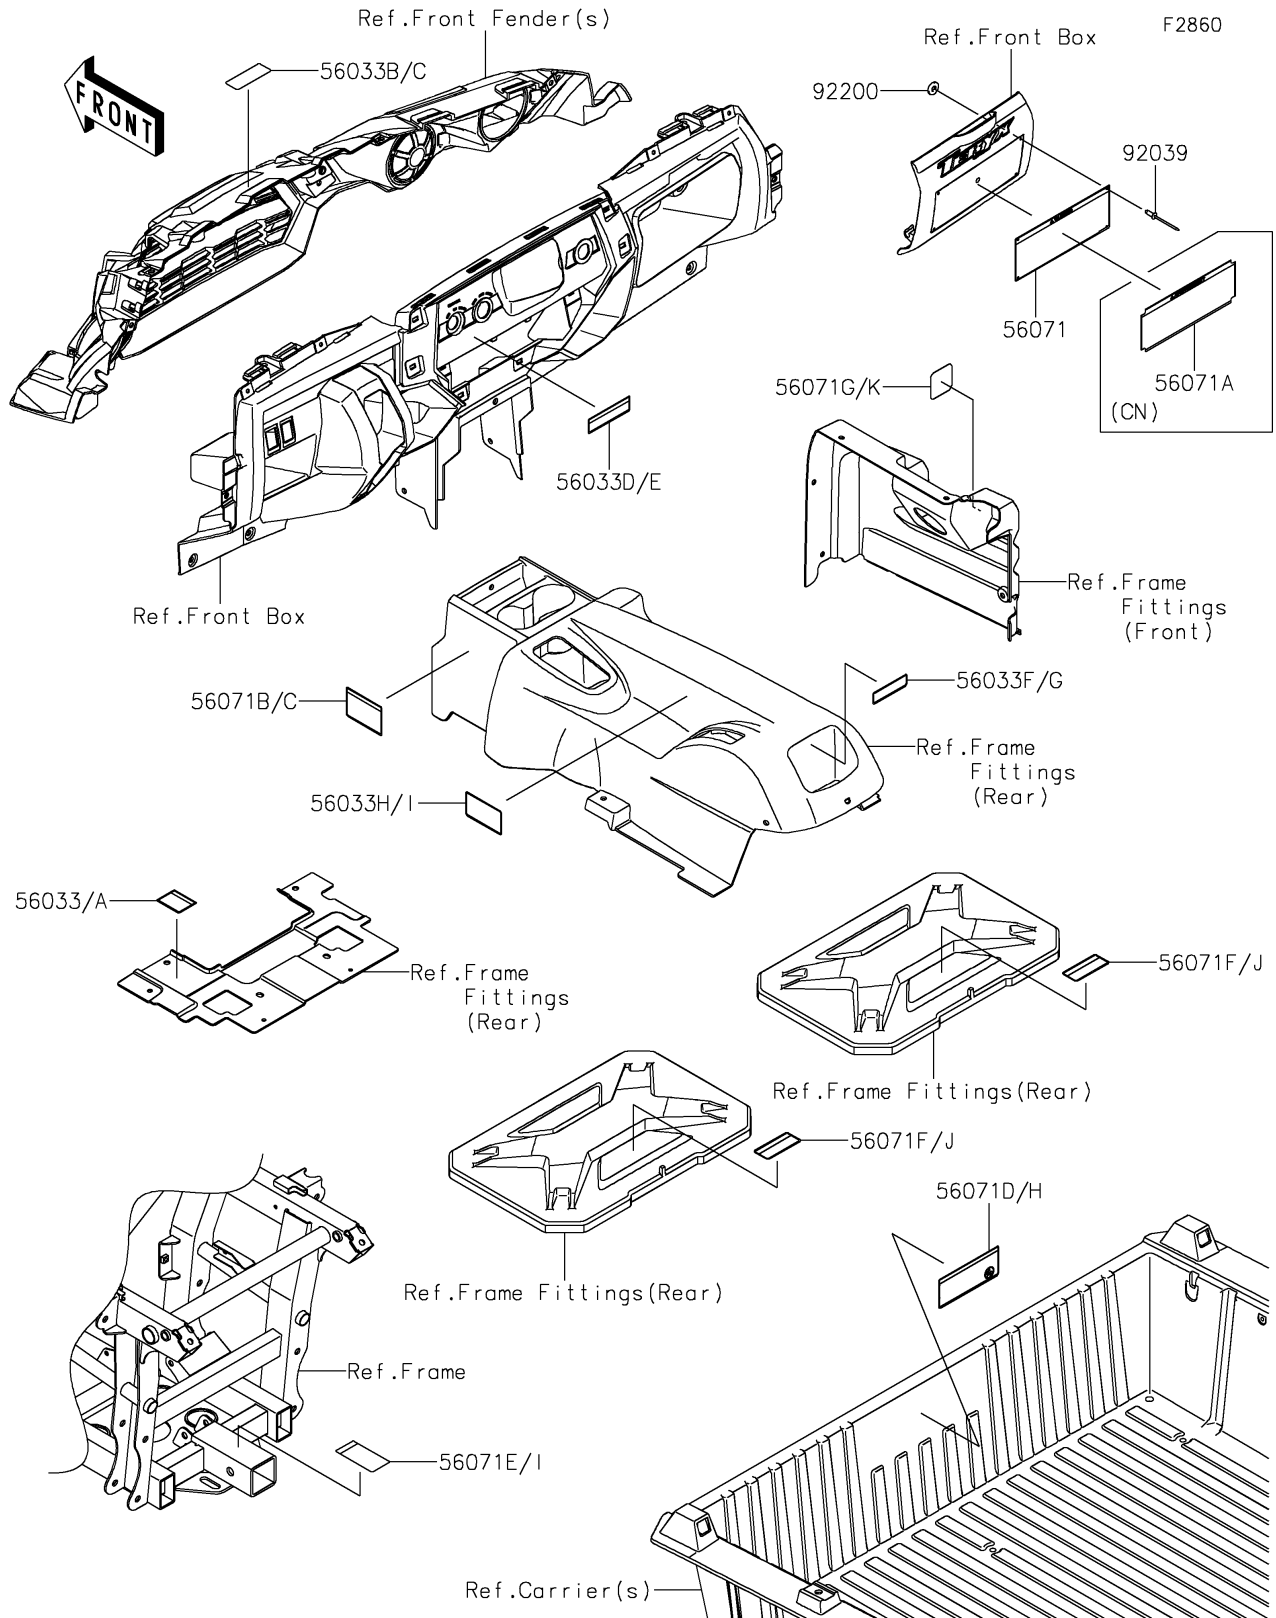

2024 TERYX® PARTS DIAGRAM

Labels

2024 TERYX® PARTS LIST

Labels

ITEM NAME	PART NUMBER	QUANTITY
LABEL-MANUAL,OIL MAINTENANCE (Ref # 56033)	56033-0372	1
LABEL-MANUAL,OIL MAINTENANCE (Ref # 56033A)	56033-0373	1
LABEL-MANUAL,AIR CLEANER (Ref # 56033B)	56033-0724	1
LABEL-MANUAL,AIR CLEANER (Ref # 56033C)	56033-0731	1
LABEL-MANUAL,SHIFT NOTICE (Ref # 56033D)	56033-0822	1
LABEL-MANUAL,SHIFT NOTICE (Ref # 56033E)	56033-0826	1
LABEL-MANUAL,STORAGE (Ref # 56033F)	56033-0925	1
LABEL-MANUAL,STORAGE (Ref # 56033G)	56033-0930	1
LABEL-MANUAL,DRIVE BELT (Ref # 56033H)	56033-0996	1
LABEL-MANUAL,DRIVE BELT (Ref # 56033I)	56033-1000	1
LABEL-WARNING (Ref # 56071)	56071-0502	1
LABEL-WARNING,GENERAL (Ref # 56071A)	56071-0503	1
LABEL-WARNING,TIRE (Ref # 56071B)	56071-0504	1
LABEL-WARNING,TIRE (Ref # 56071C)	56071-0505	1
LABEL-WARNING,CARGO (Ref # 56071D)	56071-0585	1
LABEL-WARNING,TRAILER HITCH (Ref # 56071E)	56071-0586	1
LABEL-WARNING,NO PASSENGERS (Ref # 56071F)	56071-0587	2
LABEL-WARNING,GASOLINE (Ref # 56071G)	56071-0588	1
LABEL-WARNING,CARGO (Ref # 56071H)	56071-0590	1
LABEL-WARNING,TRAILER HITCH (Ref # 56071I)	56071-0591	1
LABEL-WARNING,NO PASSENGERS (Ref # 56071J)	56071-0592	2
LABEL-WARNING,GASOLINE (Ref # 56071K)	56071-0593	1
RIVET,3.2X8 (Ref # 92039)	92039-3763	4
WASHER,3.5X8X1 (Ref # 92200)	92200-1251	4