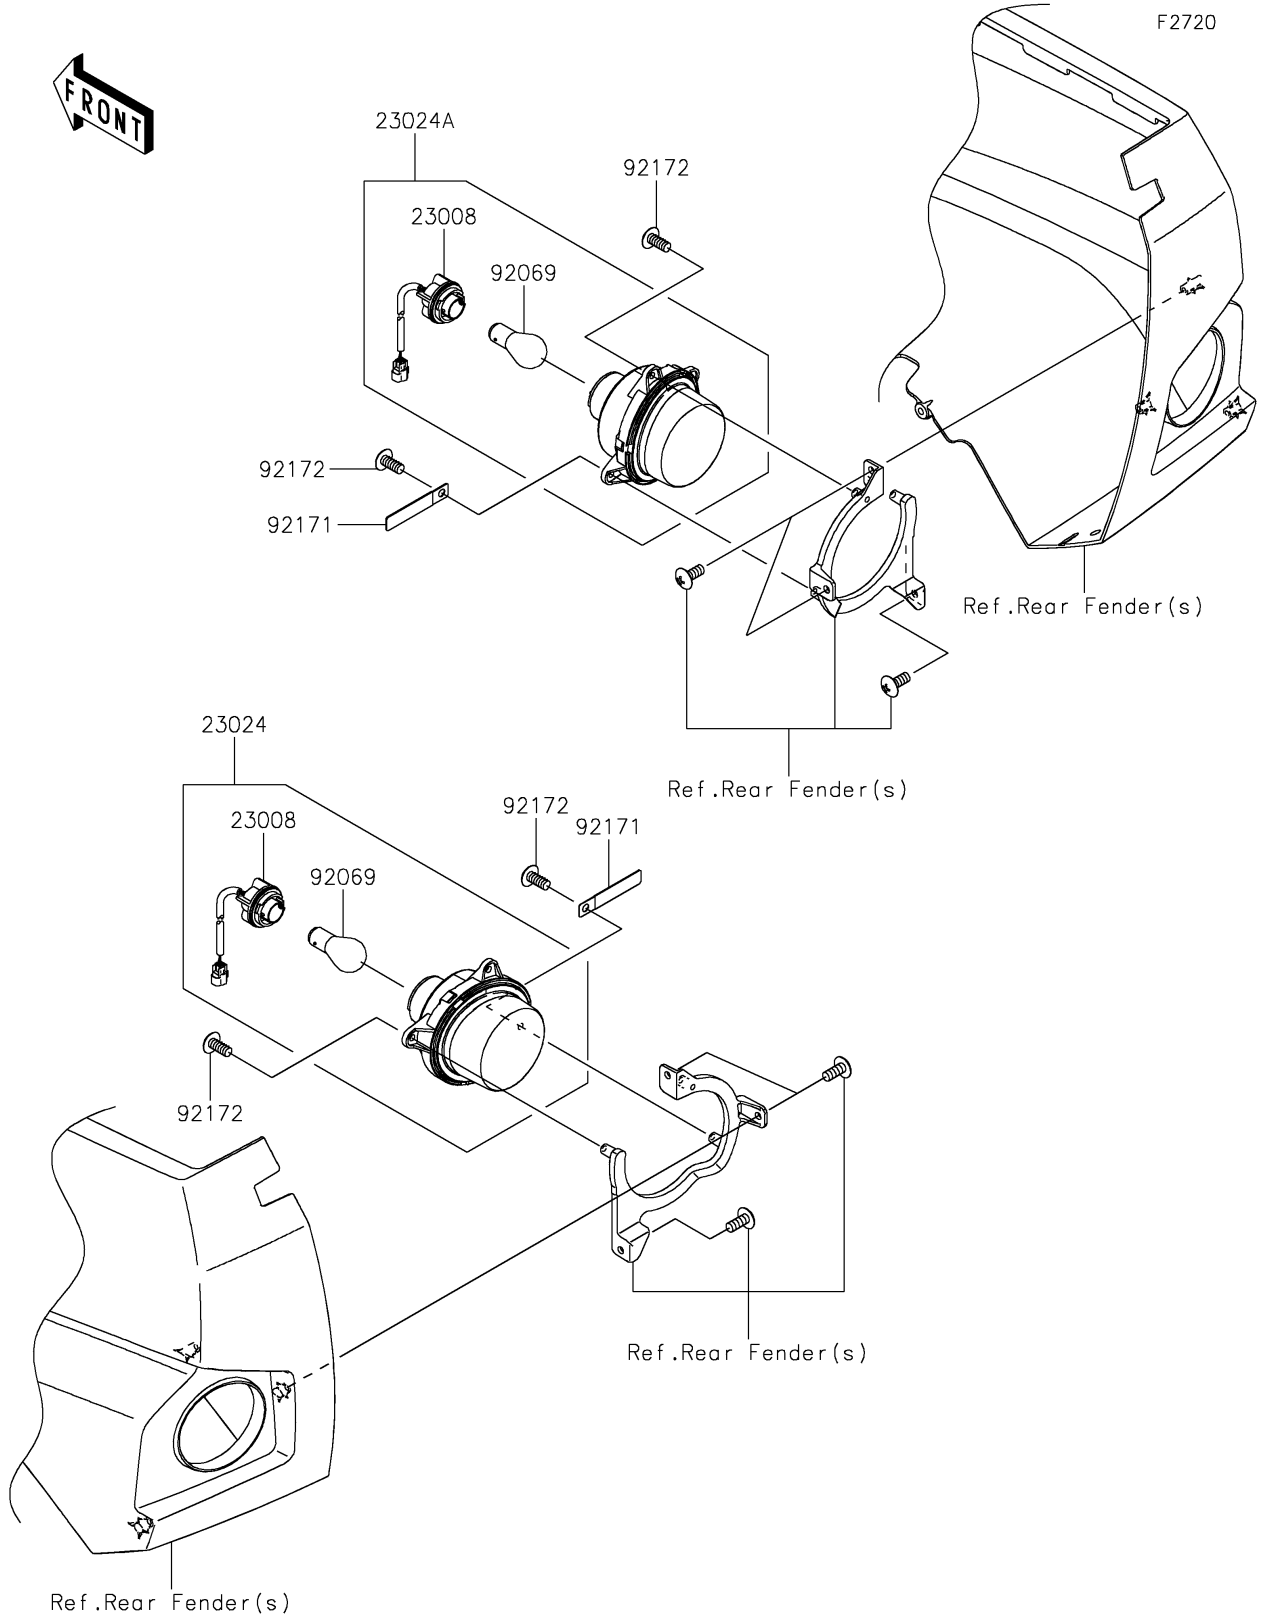

2022 Teryx PARTS DIAGRAM

Taillight(s)

2022 Teryx PARTS LIST

Taillight(s)

ITEM NAME	PART NUMBER	QUANTITY
SOCKET-ASSY (Ref # 23008)	23008-0149	2
LAMP-ASSY-TAIL,LH (Ref # 23024)	23024-0003	1
LAMP-ASSY-TAIL,RH (Ref # 23024A)	23024-0004	1
BULB,12V 21/5W (Ref # 92069)	92069-0072	2
CLAMP,L=60 (Ref # 92171)	92171-0652	2
SCREW,5X12 (Ref # 92172)	92172-3714	6