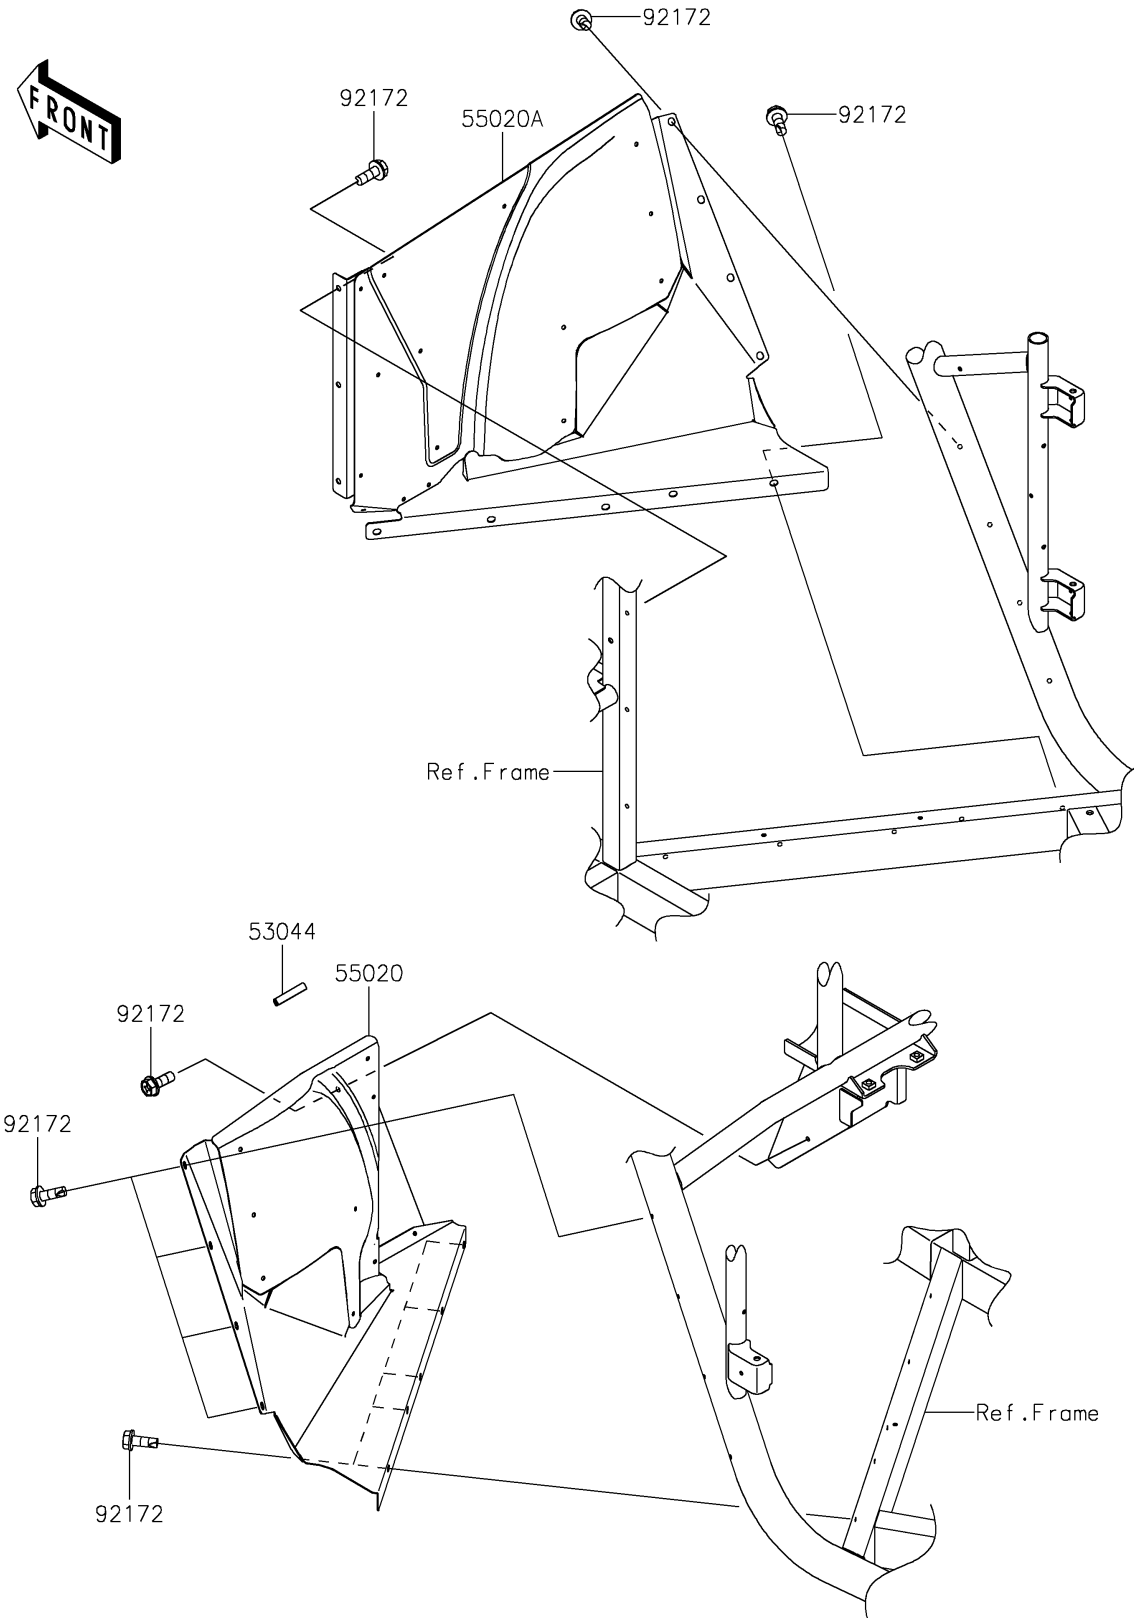

2024 TERYX® PARTS DIAGRAM

Guard(s)

F2680

2024 TERYX® PARTS LIST

Guard(s)

ITEM NAME	PART NUMBER	QUANTITY
TRIM,L=50 (Ref # 53044)	53044-0699	1
GUARD,1PIECE,LH (Ref # 55020)	55020-2167	1
GUARD,1PIECE,RH (Ref # 55020A)	55020-2168	1
SCREW,TAPPING,6X16 (Ref # 92172)	92172-1388	22