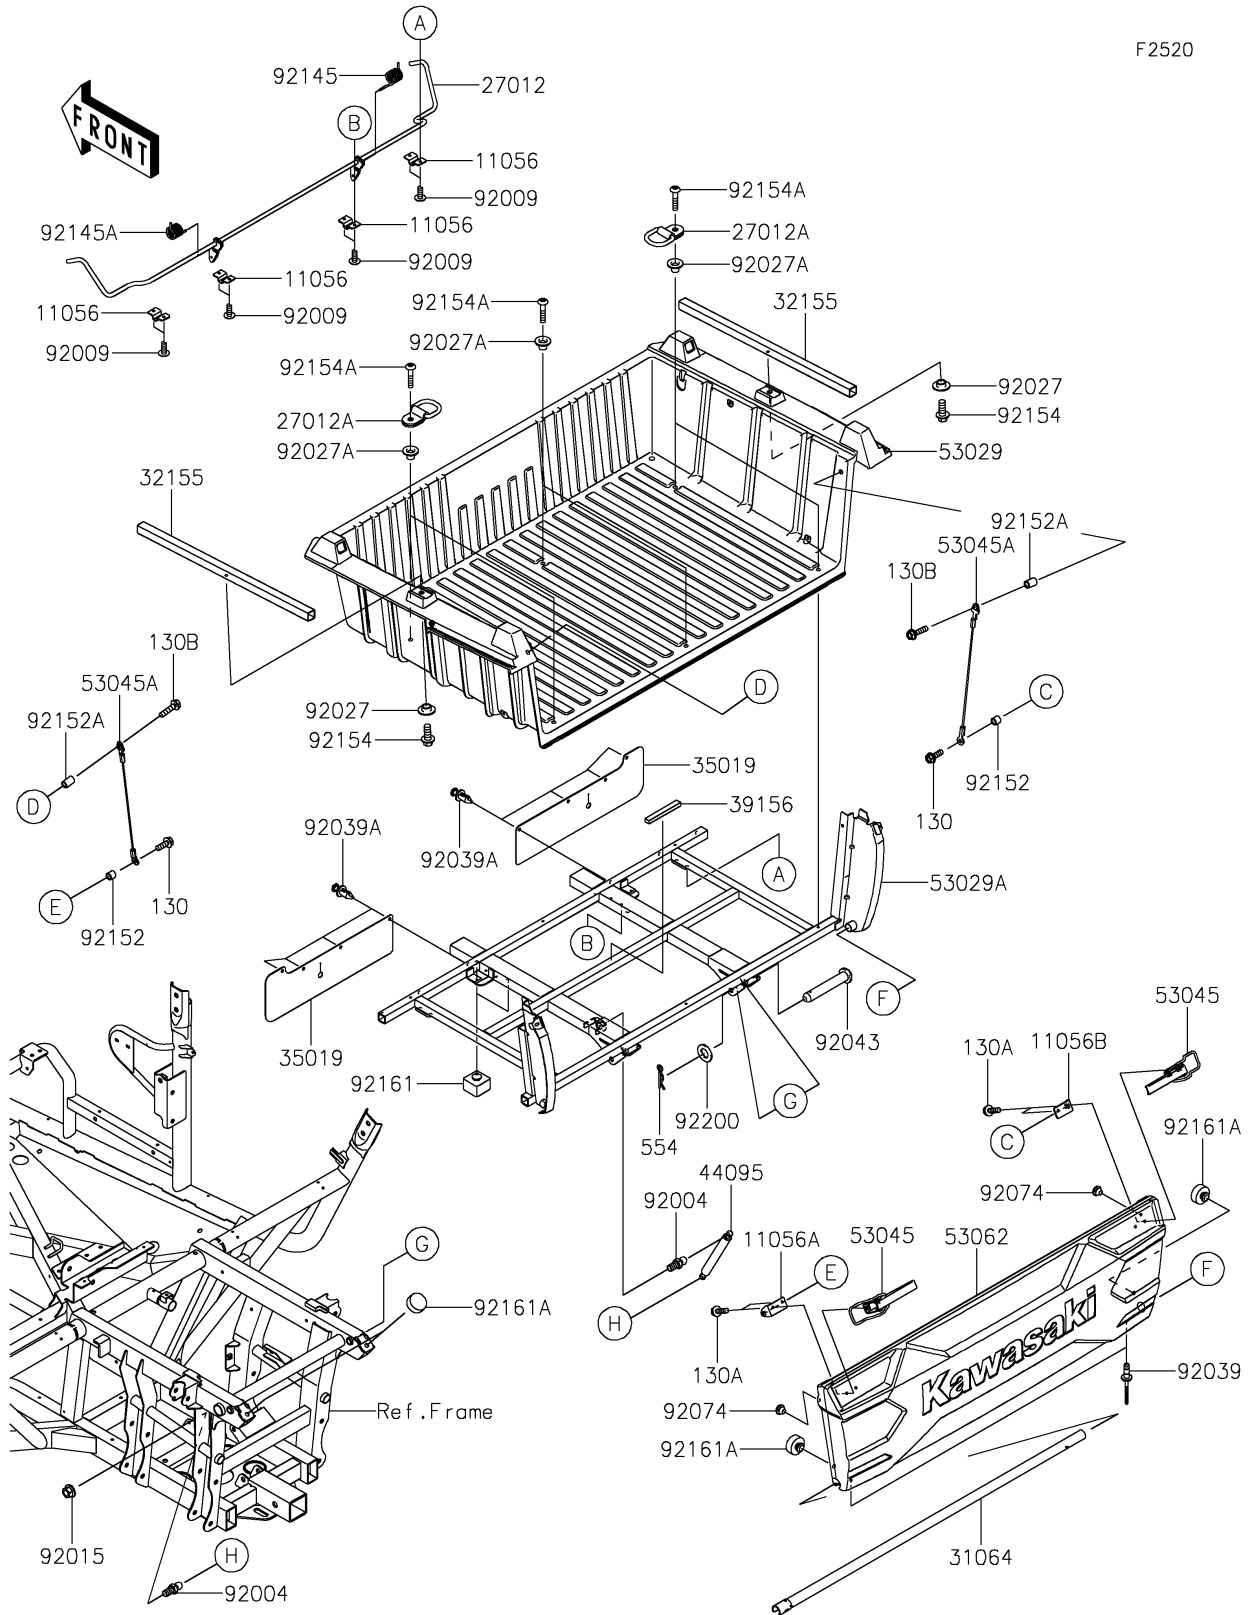

2024 TERYX® PARTS DIAGRAM

Carrier(s)

F2520

2024 TERYX® PARTS LIST

Carrier(s)

ITEM NAME	PART NUMBER	QUANTITY
BRACKET,ROD (Ref # 11056)	11056-2422	4
BRACKET (Ref # 11056A)	11056-2437	1
BRACKET (Ref # 11056B)	11056-2447	1
HOOK,ROD (Ref # 27012)	27012-0744	1
HOOK (Ref # 27012A)	27012-0766	4
PIPE-COMP,PIVOT (Ref # 31064)	31064-0656	1
PIPE,ACCESSORY RAIL (Ref # 32155)	32155-1360	2
FLAP,MUD (Ref # 35019)	35019-0583	2
PAD (Ref # 39156)	39156-0068	1
DAMPER-GAS FILLED (Ref # 44095)	44095-0001	1
CARRIER (Ref # 53029)	53029-0332	1
CARRIER (Ref # 53029A)	53029-0339	1
HOOK-ASSY,LATCH (Ref # 53045)	53045-0020	2
HOOK-ASSY,426MM (Ref # 53045A)	53045-0027	2
GATE-TAIL (Ref # 53062)	53062-0023	1
STUD (Ref # 92004)	92004-0733	2
SCREW,TAPPING,6X16 (Ref # 92009)	92009-1166	8
NUT,FLANGED,8MM (Ref # 92015)	92015-1406	1
COLLAR (Ref # 92027)	92027-1745	2
COLLAR (Ref # 92027A)	92027-1767	6
RIVET,6.35X17.9 (Ref # 92039)	92039-0746	2
RIVET (Ref # 92039A)	92039-0776	8
PIN,12.4X72.4 (Ref # 92043)	92043-0716	2
PLUG,7X2 (Ref # 92074)	92074-028	2
SPRING (Ref # 92145)	92145-1609	1
SPRING (Ref # 92145A)	92145-1610	1
COLLAR,6.3X9.5X8 (Ref # 92152)	92152-0621	2
COLLAR,6.2X9.5X14.0 (Ref # 92152A)	92152-1750	2
BOLT,FLANGED,8X20 (Ref # 92154)	92154-1226	2

2024 TERYX® PARTS LIST

Carrier(s)

ITEM NAME	PART NUMBER	QUANTITY
BOLT,TORX,6X30 (Ref # 92154A)	92154-1316	6
DAMPER (Ref # 92161)	92161-0421	4
DAMPER,SEAT (Ref # 92161A)	92161-1065	4
WASHER,13X24X2 (Ref # 92200)	92200-0451	2
BOLT-FLANGED,6X18 (Ref # 130)	130BB0618	2
BOLT-FLANGED,6X20 (Ref # 130A)	130BB0620	4
BOLT-FLANGED,6X25 (Ref # 130B)	130BB0625	2
PIN-SNAP,12MM (Ref # 554)	554DA1200	2