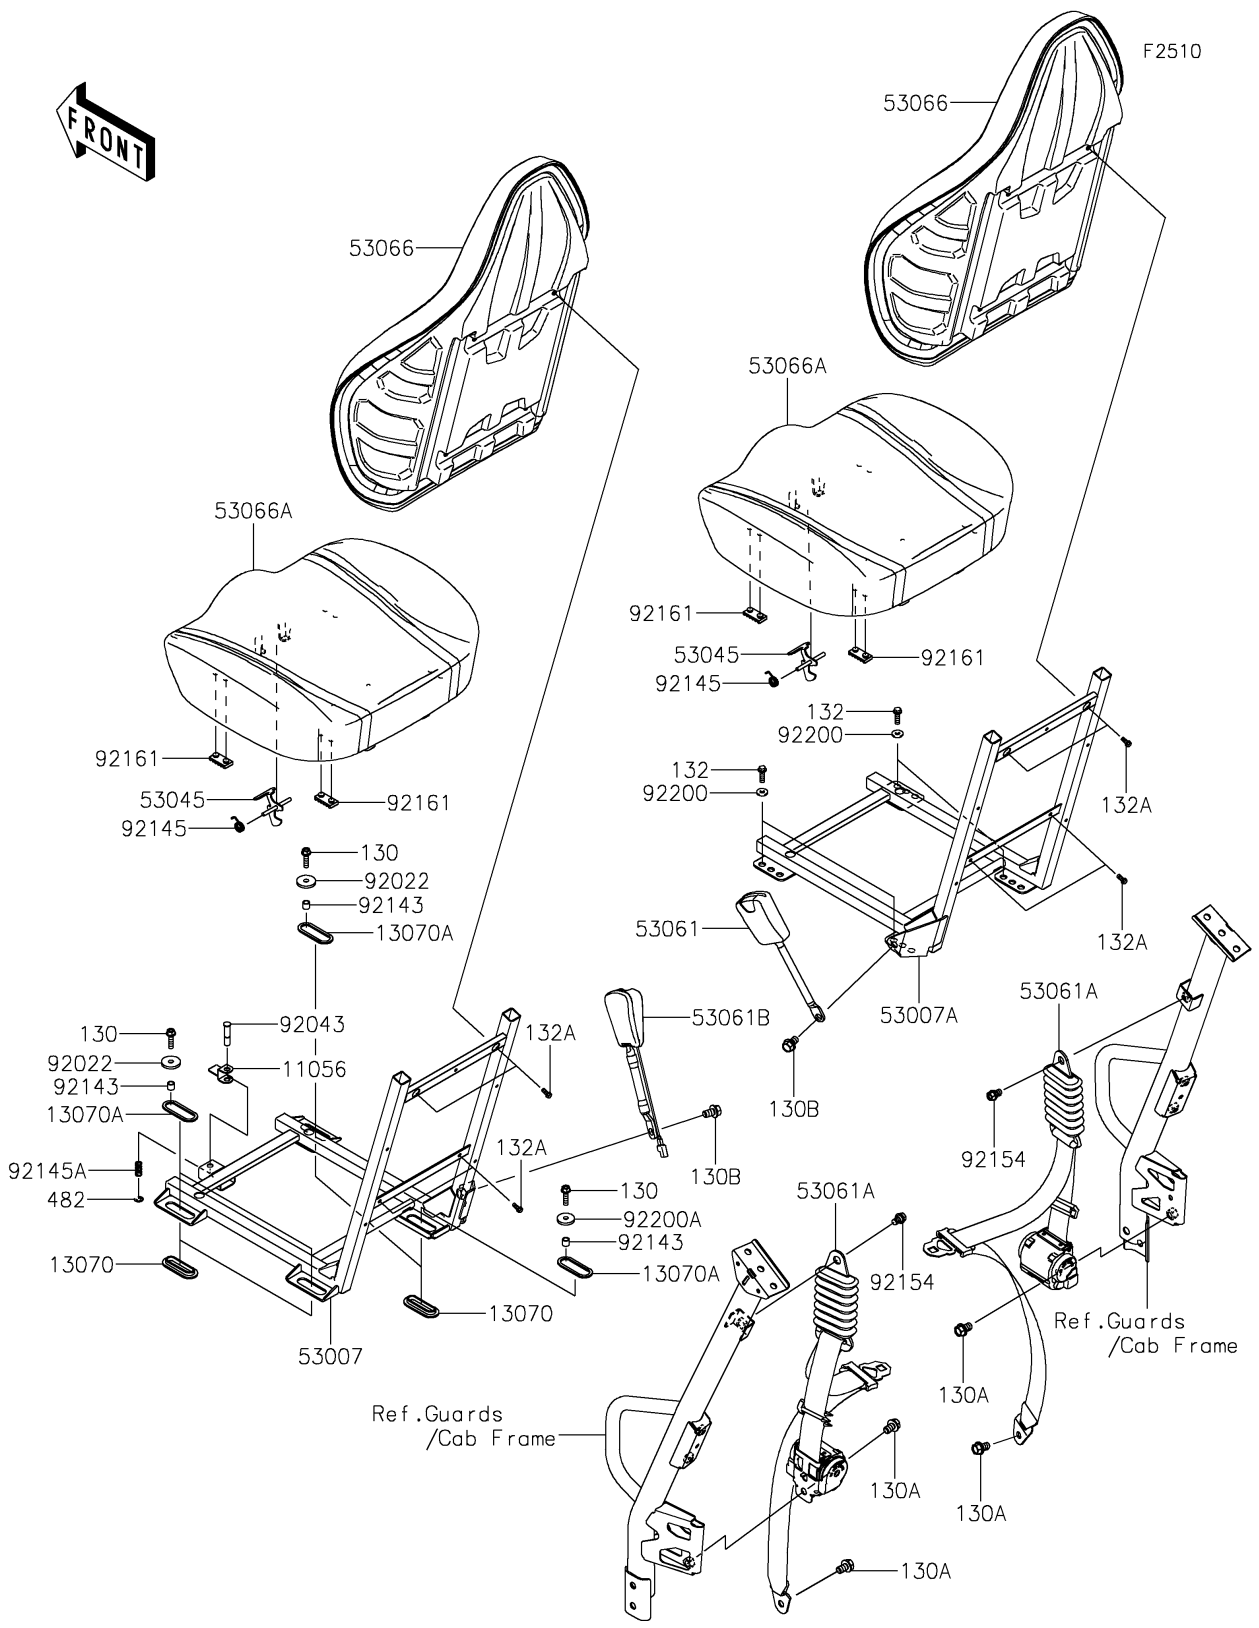

# 2023 Teryx PARTS DIAGRAM

Seat

## 2023 Teryx PARTS LIST

### Seat

ITEM NAME	PART NUMBER	QUANTITY
BRACKET (Ref # 11056)	11056-7917	1
GUIDE (Ref # 13070)	13070-0806	4
GUIDE (Ref # 13070A)	13070-0807	4
FRAME-SEAT,FR,LH (Ref # 53007)	53007-0375	1
FRAME-SEAT,FR,RH (Ref # 53007A)	53007-0376	1
HOOK-ASSY (Ref # 53045)	53045-0019	2
BELT-SEAT,BUCKLE (Ref # 53061)	53061-0039	1
BELT-SEAT,RETRACTOR,L=2500 (Ref # 53061A)	53061-0345	2
BELT-SEAT,BUCKLE,SW. (Ref # 53061B)	53061-0364	1
SEAT-ASSY,BACK,BLACK+BLU+GRY (Ref # 53066)	53066-0820-71L	2
SEAT-ASSY,BASE,BLACK+BLU+GRY (Ref # 53066A)	53066-0821-71L	2
WASHER (Ref # 92022)	92022-2116	3
PIN (Ref # 92043)	92043-0882	1
COLLAR,8.8X12X11.5 (Ref # 92143)	92143-1340	4
SPRING,SEAT LATCH (Ref # 92145)	92145-0022	2
SPRING (Ref # 92145A)	92145-1682	1
BOLT,FLANGED,10X16 (Ref # 92154)	92154-2089	2
DAMPER,SEAT (Ref # 92161)	92161-1489	8
WASHER,8.2X20.0X2.5 (Ref # 92200)	92200-0205	4
WASHER,8.6X31X4.5 (Ref # 92200A)	92200-1758	1
BOLT-FLANGED,8X30 (Ref # 130)	130BA0830	4
BOLT-FLANGED,12X20 (Ref # 130A)	130BA1220	4
BOLT-FLANGED,13X22 (Ref # 130B)	130BB1222	2
BOLT-FLANGED-SMALL,8X25 (Ref # 132)	132BA0825	4
BOLT-FLANGED-SMALL,6X14 (Ref # 132A)	132BB0614	8
CIRCLIP-TYPE-E,8MM (Ref # 482)	482EA8000	1