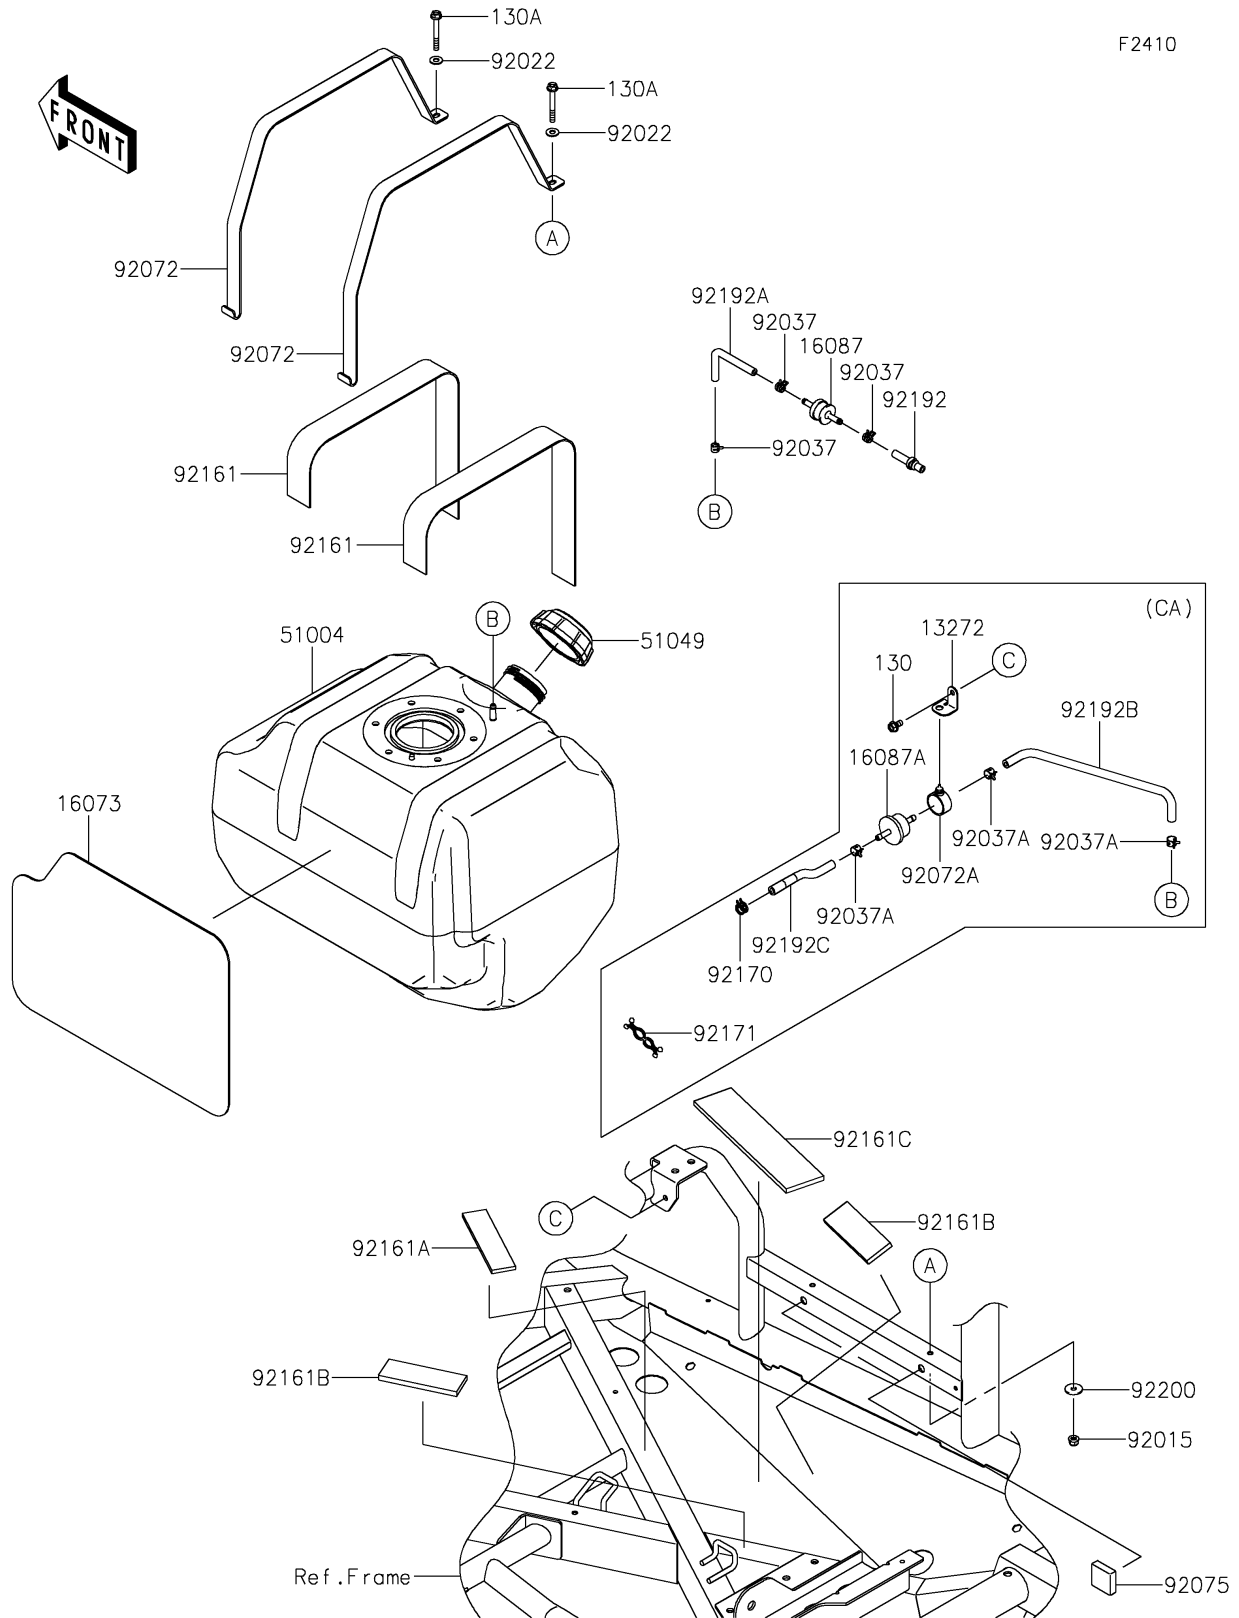

# 2022 Teryx PARTS DIAGRAM

Fuel Tank

## 2022 Teryx PARTS LIST

### Fuel Tank

ITEM NAME	PART NUMBER	QUANTITY
PLATE (Ref # 13272)	13272-2276	1
INSULATOR (Ref # 16073)	16073-0924	1
VALVE-CHECK (Ref # 16087)	16087-0008	1
VALVE-CHECK (Ref # 16087A)	16087-0011	1
TANK-FUEL (Ref # 51004)	51004-0002	1
CAP-TANK,FUEL (Ref # 51049)	51049-0718	1
NUT,LOCK,FLANGED,6MM (Ref # 92015)	92015-1339	2
WASHER,7X16X1.2 (Ref # 92022)	92022-1344	2
CLAMP,TUBE (Ref # 92037)	92037-1461	3
CLAMP (Ref # 92037A)	92037-2113	3
BAND,FUEL TANK (Ref # 92072)	92072-0704	2
BAND (Ref # 92072A)	92072-0852	1
DAMPER (Ref # 92075)	92075-1882	2
DAMPER,FUEL TANK (Ref # 92161)	92161-0794	2
DAMPER,31.1X130X5 (Ref # 92161A)	92161-0936	1
DAMPER,38X105X7 (Ref # 92161B)	92161-0948	2
DAMPER,55X225X6.35 (Ref # 92161C)	92161-1811	1
CLAMP (Ref # 92170)	92170-2082	1
CLAMP (Ref # 92171)	92171-0476	1
TUBE,FRAME PIPE-CHECK VALVE (Ref # 92192)	92192-0068	1
TUBE,VENT (Ref # 92192A)	92192-0949	1
TUBE,5X10.4X40/240 (Ref # 92192B)	92192-1735	1
TUBE,FILTER-CHECK VALVE (Ref # 92192C)	92192-2259	1
WASHER,6.5X22X1.6 (Ref # 92200)	92200-1087	2
BOLT-FLANGED,6X12 (Ref # 130)	130BA0612	1
BOLT-FLANGED,6X50 (Ref # 130A)	130BA0650	2