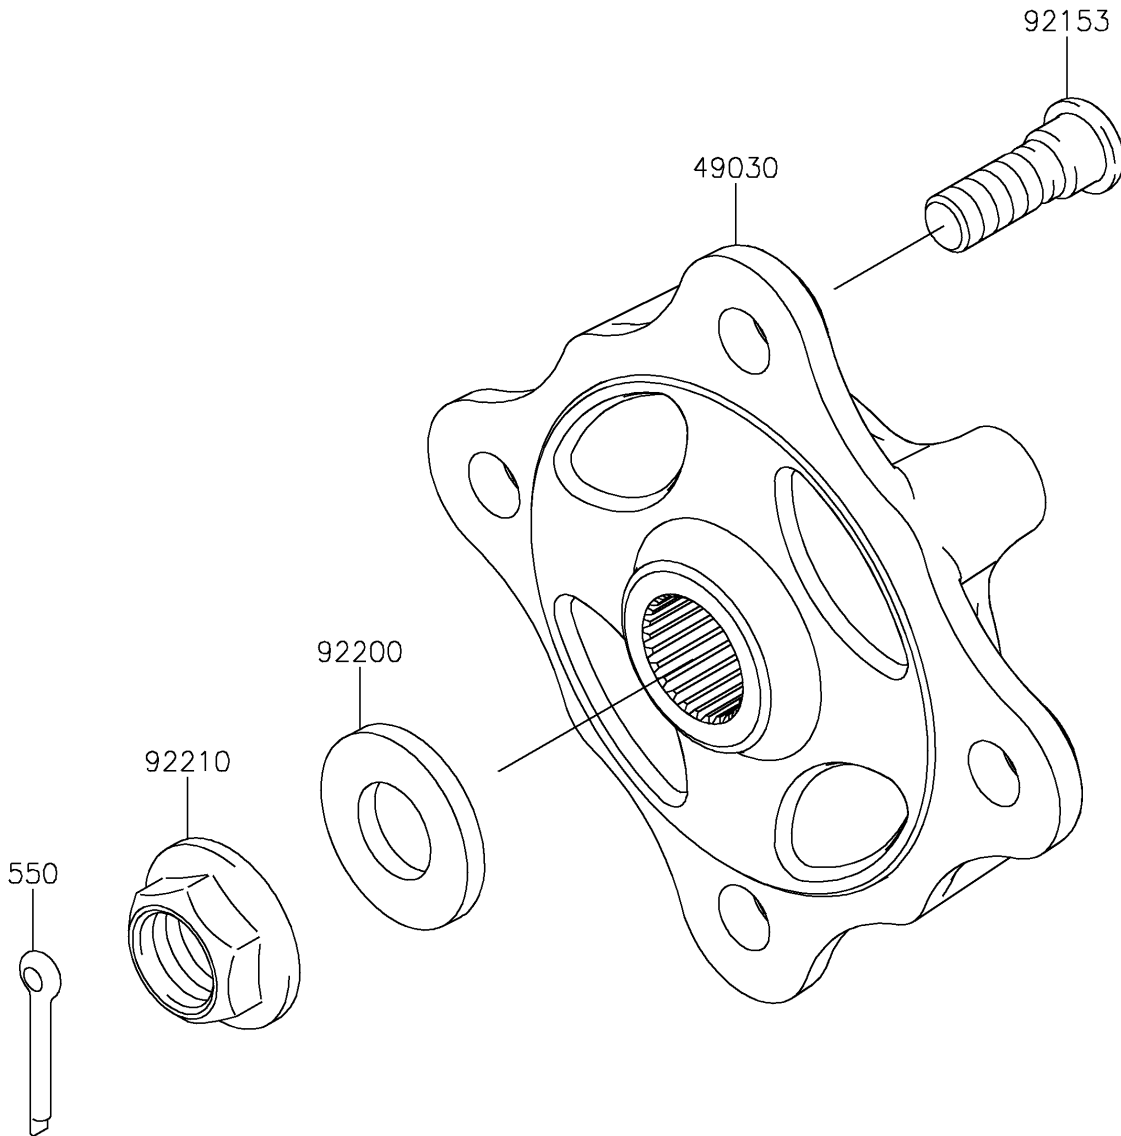

2024 TERYX® PARTS DIAGRAM

Front Hubs/Brakes

F2230

2024 TERYX® PARTS LIST

Front Hubs/Brakes

ITEM NAME	PART NUMBER	QUANTITY
HUB,FR (Ref # 49030)	49030-0560	2
BOLT,12MM (Ref # 92153)	92153-1915	8
WASHER,20.3X41X4.5 (Ref # 92200)	92200-0921	2
NUT,FLANGED,20MM (Ref # 92210)	92210-2093	2
PIN-COTTER,4.0X30 (Ref # 550)	550AA4030	2