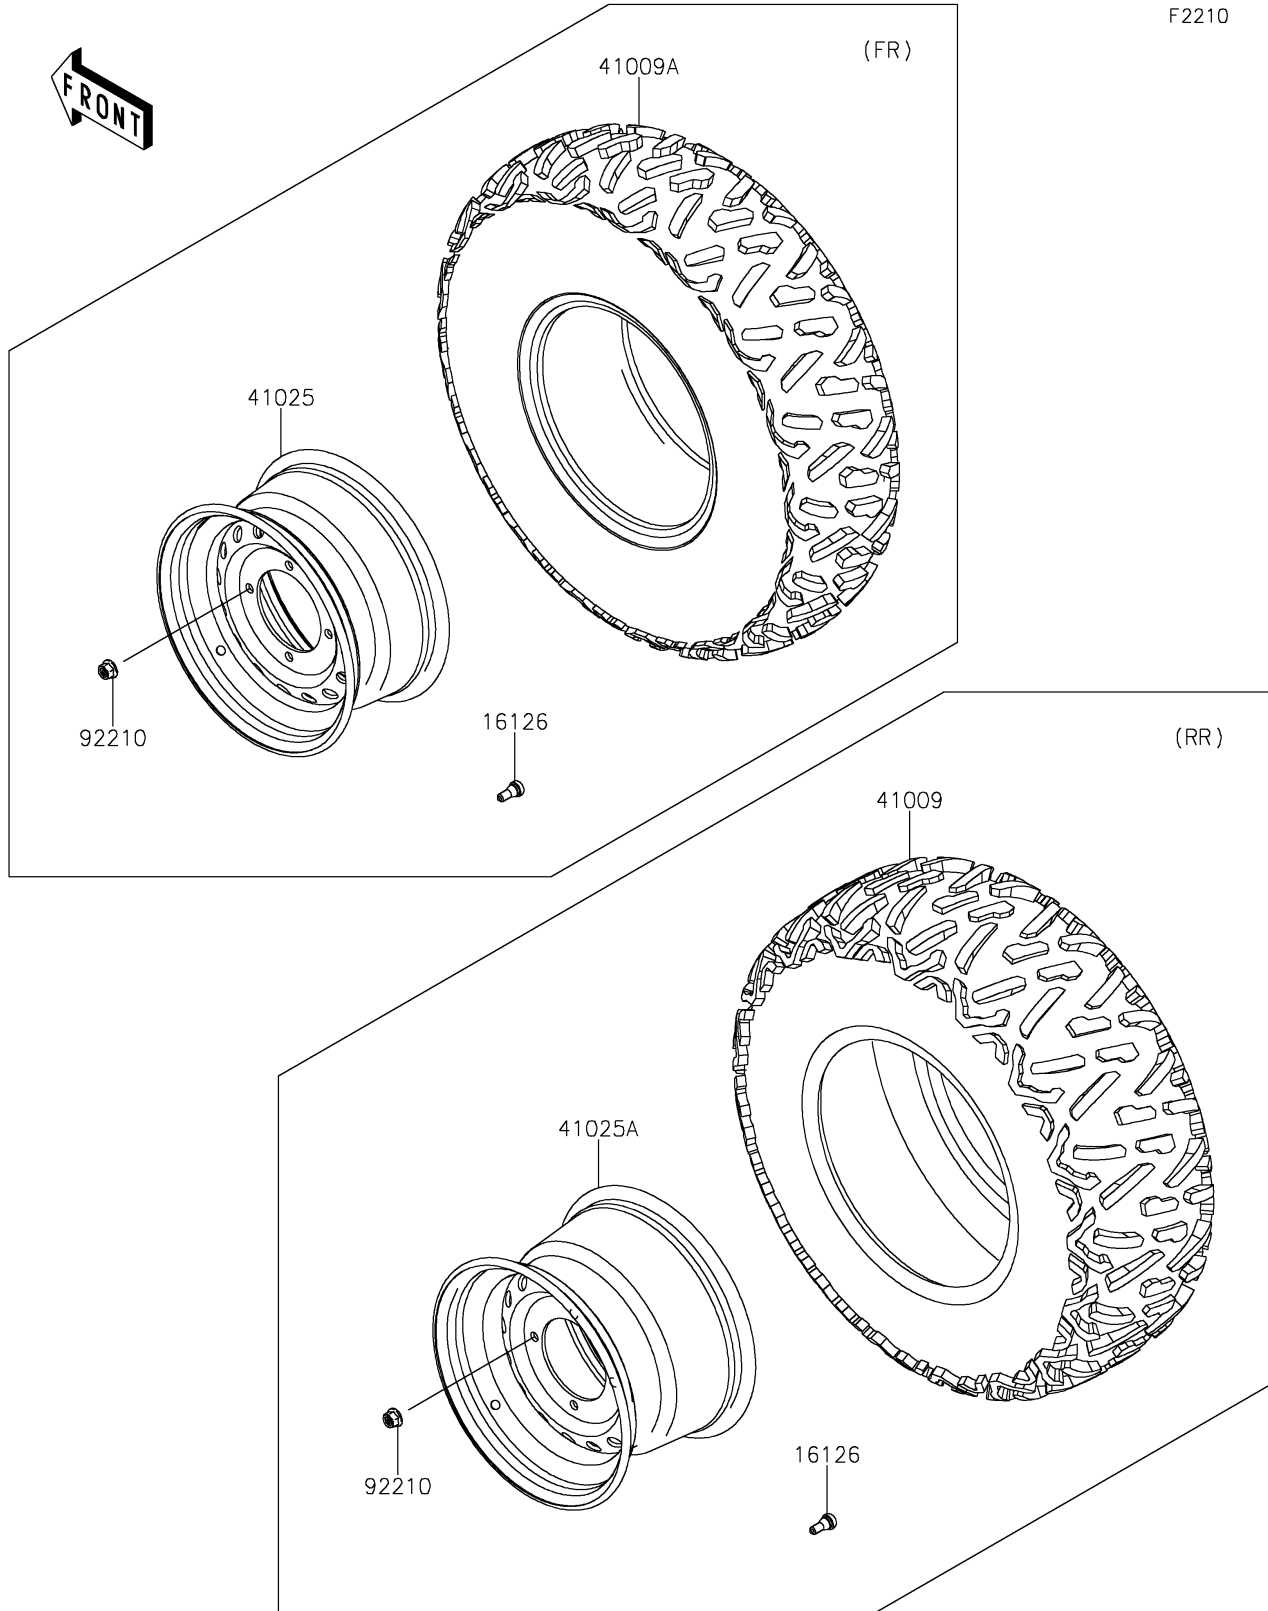

# 2024 TERYX® PARTS DIAGRAM

Wheels/Tires

F2210

## 2024 TERYX® PARTS LIST

### Wheels/Tires

ITEM NAME	PART NUMBER	QUANTITY
VALVE (Ref # 16126)	16126-4001	4
TIRE,RR,26X11.00-12,MU10 (Ref # 41009)	41009-0506	2
TIRE,FR,26X9.00R12 6PLY,BIGHORN2 (Ref # 41009A)	41009-0511	2
RIM,FR,12X6.0AT,F.S.BLACK (Ref # 41025)	41025-0310-397	2
RIM,RR,12X8.0AT,F.S.BLACK (Ref # 41025A)	41025-0311-397	2
NUT,12MM (Ref # 92210)	92210-0603	16