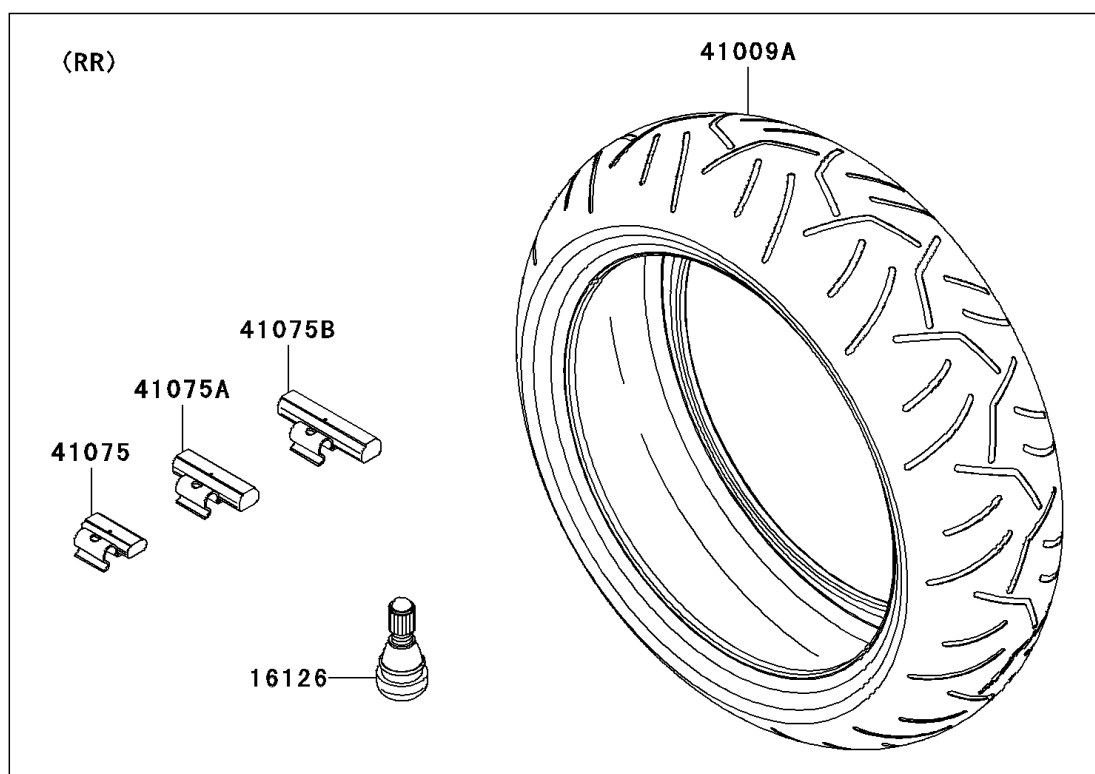

2006 Ninja® ZX™-6R PARTS DIAGRAM

Tires

F2210

2006 Ninja® ZX™-6R PARTS LIST

Tires

ITEM NAME	PART NUMBER	QUANTITY
VALVE,TIRE (Ref # 16126)	16126-1140	1
TIRE,FR,120/65ZR17(56W),BT014F (Ref # 41009)	41009-0054	1
TIRE,RR,180/55ZR17(73W),BT014R (Ref # 41009A)	41009-0055	1
BALANCER-WHEEL,10G,SILVER (Ref # 41075)	41075-0007	1
BALANCER-WHEEL,20G,SILVER (Ref # 41075A)	41075-0008	1
BALANCER-WHEEL,30G,SILVER (Ref # 41075B)	41075-0009	1