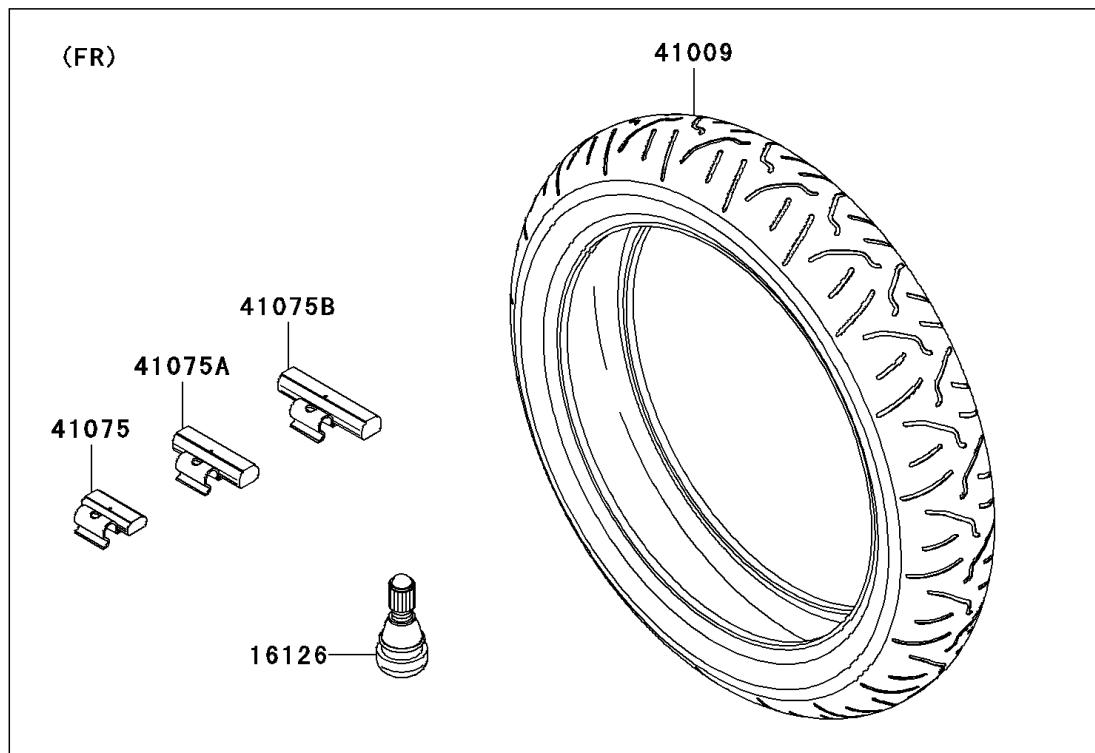

2006 Ninja® ZX™-6R PARTS DIAGRAM

Tires

F2210

2006 Ninja® ZX™-6R PARTS LIST

Tires

ITEM NAME	PART NUMBER	QUANTITY
VALVE,TIRE (Ref # 16126)	16126-1140	1
TIRE,FR,120/65ZR17(56W),BT014F (Ref # 41009)	41009-0054	1
TIRE,RR,180/55ZR17(73W),BT014R (Ref # 41009A)	41009-0055	1
BALANCER-WHEEL,10G,SILVER (Ref # 41075)	41075-0007	1
BALANCER-WHEEL,20G,SILVER (Ref # 41075A)	41075-0008	1
BALANCER-WHEEL,30G,SILVER (Ref # 41075B)	41075-0009	1