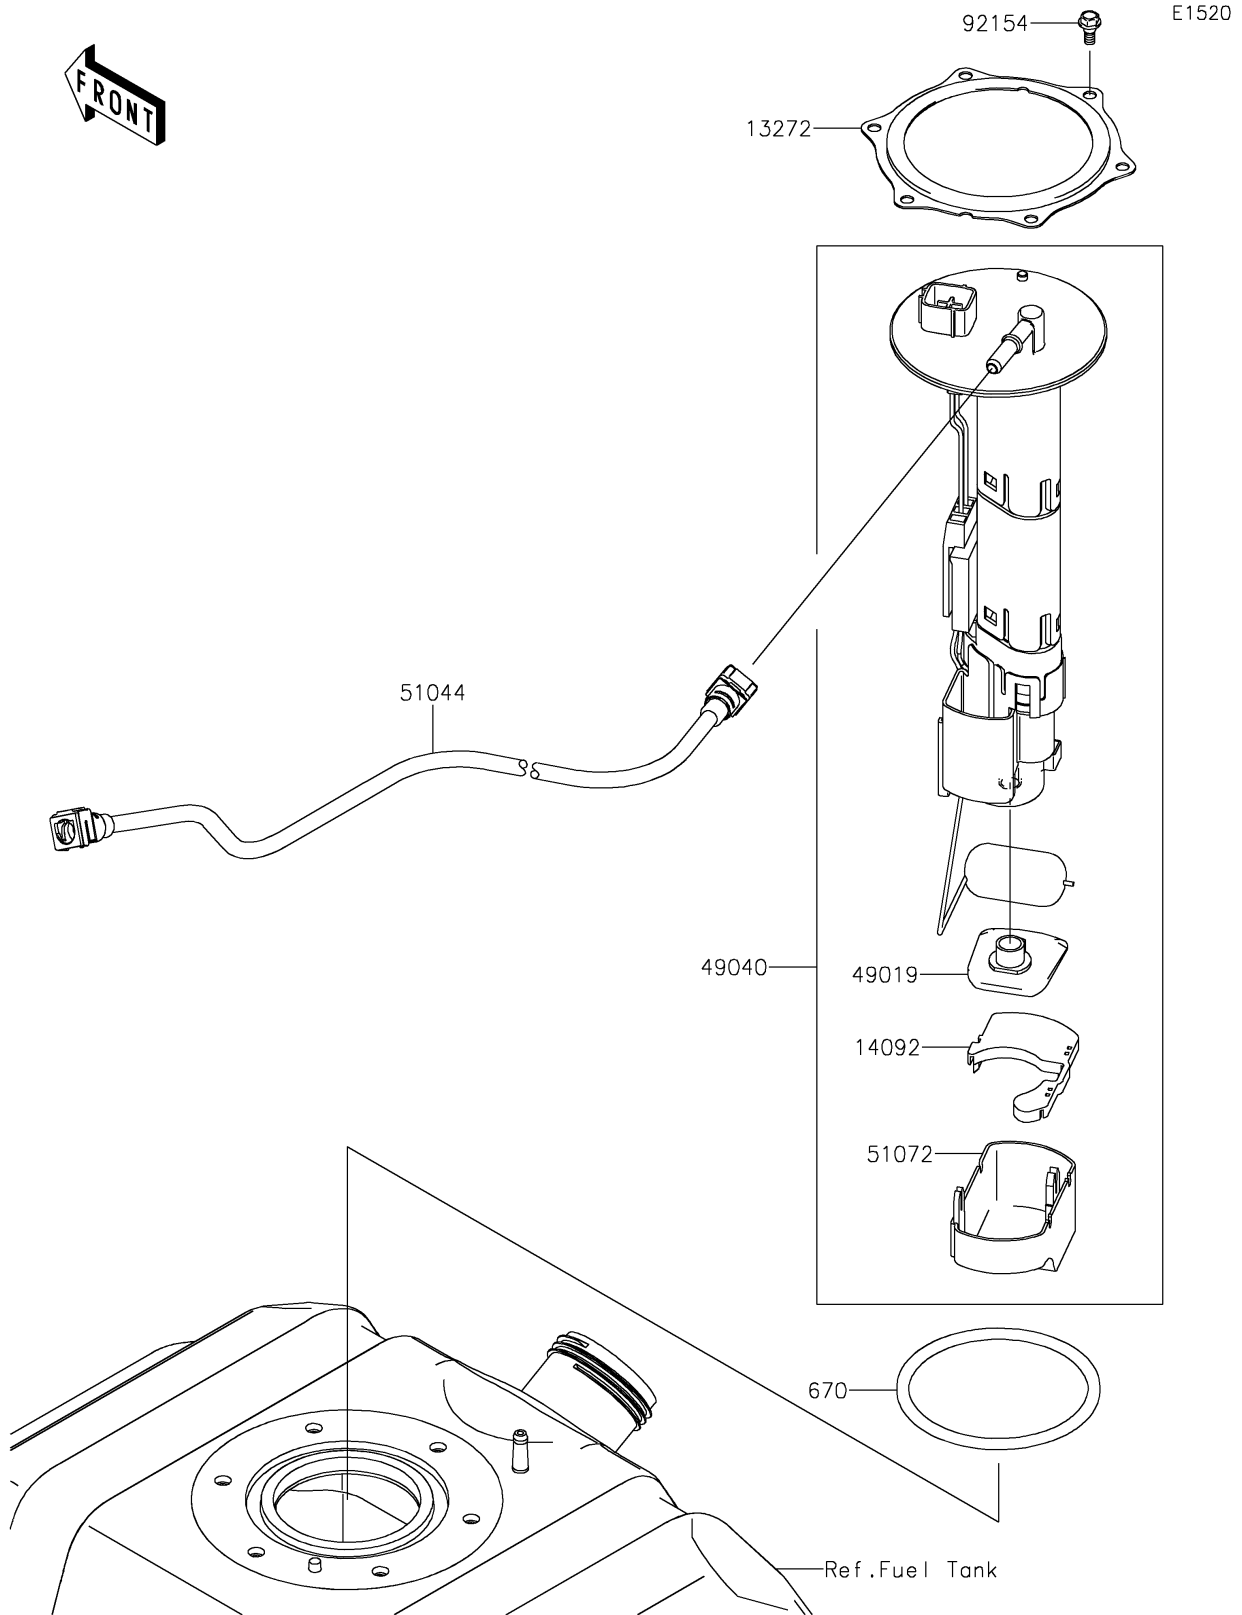

# 2024 TERYX® PARTS DIAGRAM

Fuel Pump

## 2024 TERYX® PARTS LIST

### Fuel Pump

| ITEM NAME                    | PART NUMBER | QUANTITY |
|------------------------------|-------------|----------|
| PLATE (Ref # 13272)          | 13272-2500  | 1        |
| COVER (Ref # 14092)          | 14092-1044  | 1        |
| FILTER-FUEL (Ref # 49019)    | 49019-0013  | 1        |
| PUMP-FUEL (Ref # 49040)      | 49040-0716  | 1        |
| TUBE-ASSY (Ref # 51044)      | 51044-0811  | 1        |
| CHAMBER-FUEL (Ref # 51072)   | 51072-0003  | 1        |
| BOLT,FUEL PUMP (Ref # 92154) | 92154-1326  | 6        |
| O RING (Ref # 670)           | 670E5090    | 1        |