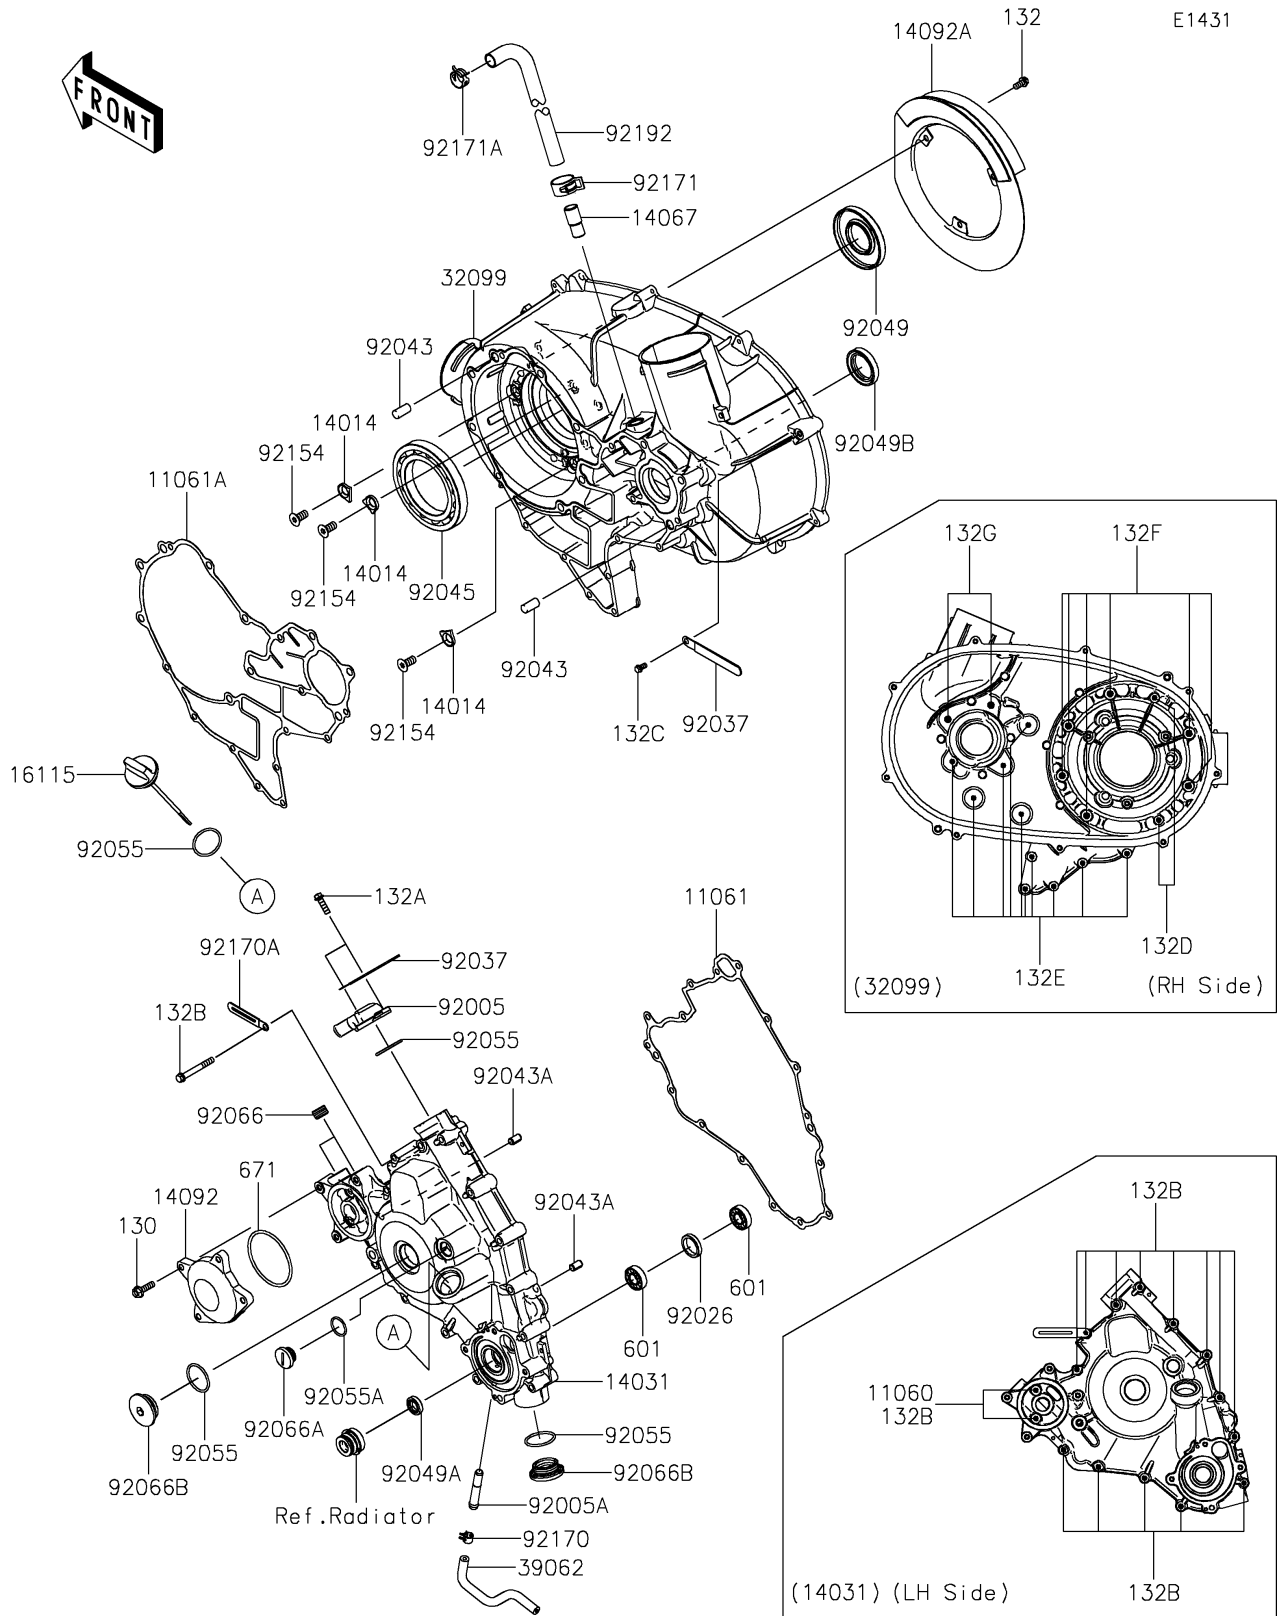

2024 TERYX® PARTS DIAGRAM

Engine Cover(s)

2024 TERYX® PARTS LIST

Engine Cover(s)

ITEM NAME	PART NUMBER	QUANTITY
GASKET,6.2X12X0.3 (Ref # 11060)	11060-1994	2
GASKET,GENERATOR COVER (Ref # 11061)	11061-0728	1
GASKET,CVT CASE (Ref # 11061A)	11061-0729	1
PLATE-POSITION (Ref # 14014)	14014-0556	3
COVER-GENERATOR (Ref # 14031)	14031-0589	1
FITTING,BREATHER (Ref # 14067)	14067-006	1
COVER,OIL COOLER (Ref # 14092)	14092-0877	1
COVER (Ref # 14092A)	14092-1051	1
CAP-OIL FILLER (Ref # 16115)	16115-0705	1
CASE,CVT (Ref # 32099)	32099-0788	1
HOSE-COOLING,DRAIN (Ref # 39062)	39062-0598	1
FITTING (Ref # 92005)	92005-0712	1
FITTING (Ref # 92005A)	92005-1264	1
SPACER,22X28X5 (Ref # 92026)	92026-0711	1
CLAMP (Ref # 92037)	92037-1993	2
PIN,10X20 (Ref # 92043)	92043-0142	2
PIN,6.2X8X14 (Ref # 92043A)	92043-1263	2
BEARING-BALL,16014CS45 (Ref # 92045)	92045-0709	1
SEAL-OIL,35X77X9 (Ref # 92049)	92049-0713	1
SEAL-OIL,12X22X5 (Ref # 92049A)	92049-0783	1
SEAL-OIL,HTC 30X45X8 (Ref # 92049B)	92049-1575	1
RING-O,31.2X2.4 (Ref # 92055)	92055-0724	4
RING-O,20X2 (Ref # 92055A)	92055-1146	1
PLUG,PT3/8X10 (Ref # 92066)	92066-0003	2
PLUG,COVER (Ref # 92066A)	92066-0011	1
PLUG (Ref # 92066B)	92066-0712	2
BOLT,FLAT,8X13.6 (Ref # 92154)	92154-0978	3
CLAMP (Ref # 92170)	92170-1493	1
CLAMP (Ref # 92170A)	92170-1514	1

2024 TERYX® PARTS LIST

Engine Cover(s)

ITEM NAME	PART NUMBER	QUANTITY
CLAMP (Ref # 92171)	92171-0329	1
CLAMP (Ref # 92171A)	92171-1277	1
TUBE,BREATHER (Ref # 92192)	92192-0945	1
BOLT-FLANGED,6X22 (Ref # 130)	130CA0622	4
BOLT-FLANGED-SMALL,6X12 (Ref # 132)	132BA0612	3
BOLT-FLANGED-SMALL,6X20 (Ref # 132A)	132BA0620	2
BOLT-FLANGED-SMALL,6X50 (Ref # 132B)	132BA0650	15
BOLT-FLANGED-SMALL,6X12 (Ref # 132C)	132BD0612	1
BOLT-FLANGED-SMALL,6X30 (Ref # 132D)	132BD0630	2
BOLT-FLANGED-SMALL,6X45 (Ref # 132E)	132BD0645	10
BOLT-FLANGED-SMALL,8X35 (Ref # 132F)	132BD0835	6
BOLT-FLANGED-SMALL,8X50 (Ref # 132G)	132BD0850	2
BEARING-BALL (Ref # 601)	601A6001	2
O RING,65MM (Ref # 671)	671B2565	1