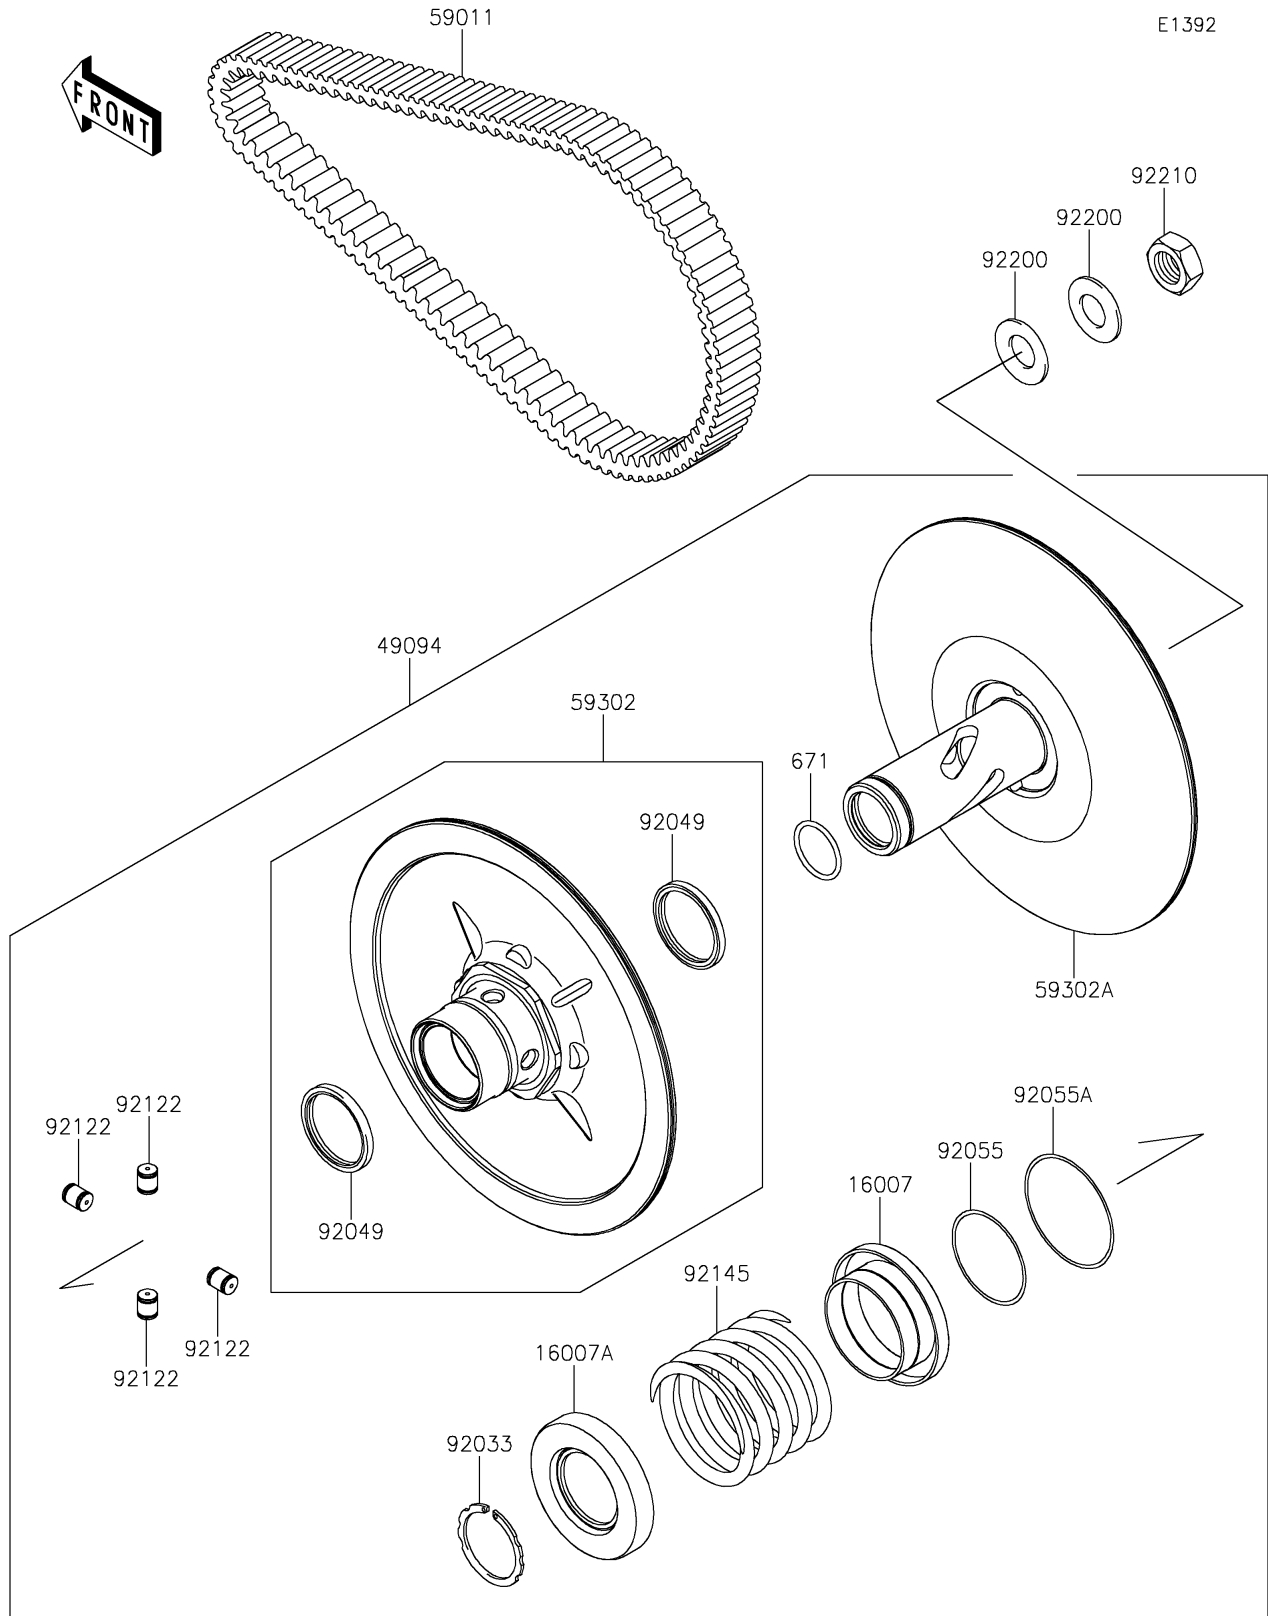

# 2022 Teryx PARTS DIAGRAM

Driven Converter/Drive Belt

## 2022 Teryx PARTS LIST

### Driven Converter/Drive Belt

ITEM NAME	PART NUMBER	QUANTITY
SEAT-SPRING,MOVABLE (Ref # 16007)	16007-0049	1
SEAT-SPRING,FIXED (Ref # 16007A)	16007-0050	1
CONVERTER-ASSY-DRIVEN (Ref # 49094)	49094-0093	1
BELT,CVT (Ref # 59011)	59011-0043	1
SHEAVE-COMP,MOVABLE (Ref # 59302)	59302-0089	1
SHEAVE-COMP,FIXED (Ref # 59302A)	59302-0090	1
RING-SNAP (Ref # 92033)	92033-1317	1
SEAL-OIL (Ref # 92049)	92049-1528	2
RING-O,46.4X3.1 (Ref # 92055)	92055-0752	1
RING-O,59.5X2.4 (Ref # 92055A)	92055-0753	1
ROLLER (Ref # 92122)	92122-0043	4
BUSHING (Ref # 92139)	92139-0313	2
SPRING (Ref # 92145)	92145-0959	1
WASHER (Ref # 92200)	92200-1505	2
NUT,18MM (Ref # 92210)	92210-0821	1
O RING (Ref # 671)	671D2530	1