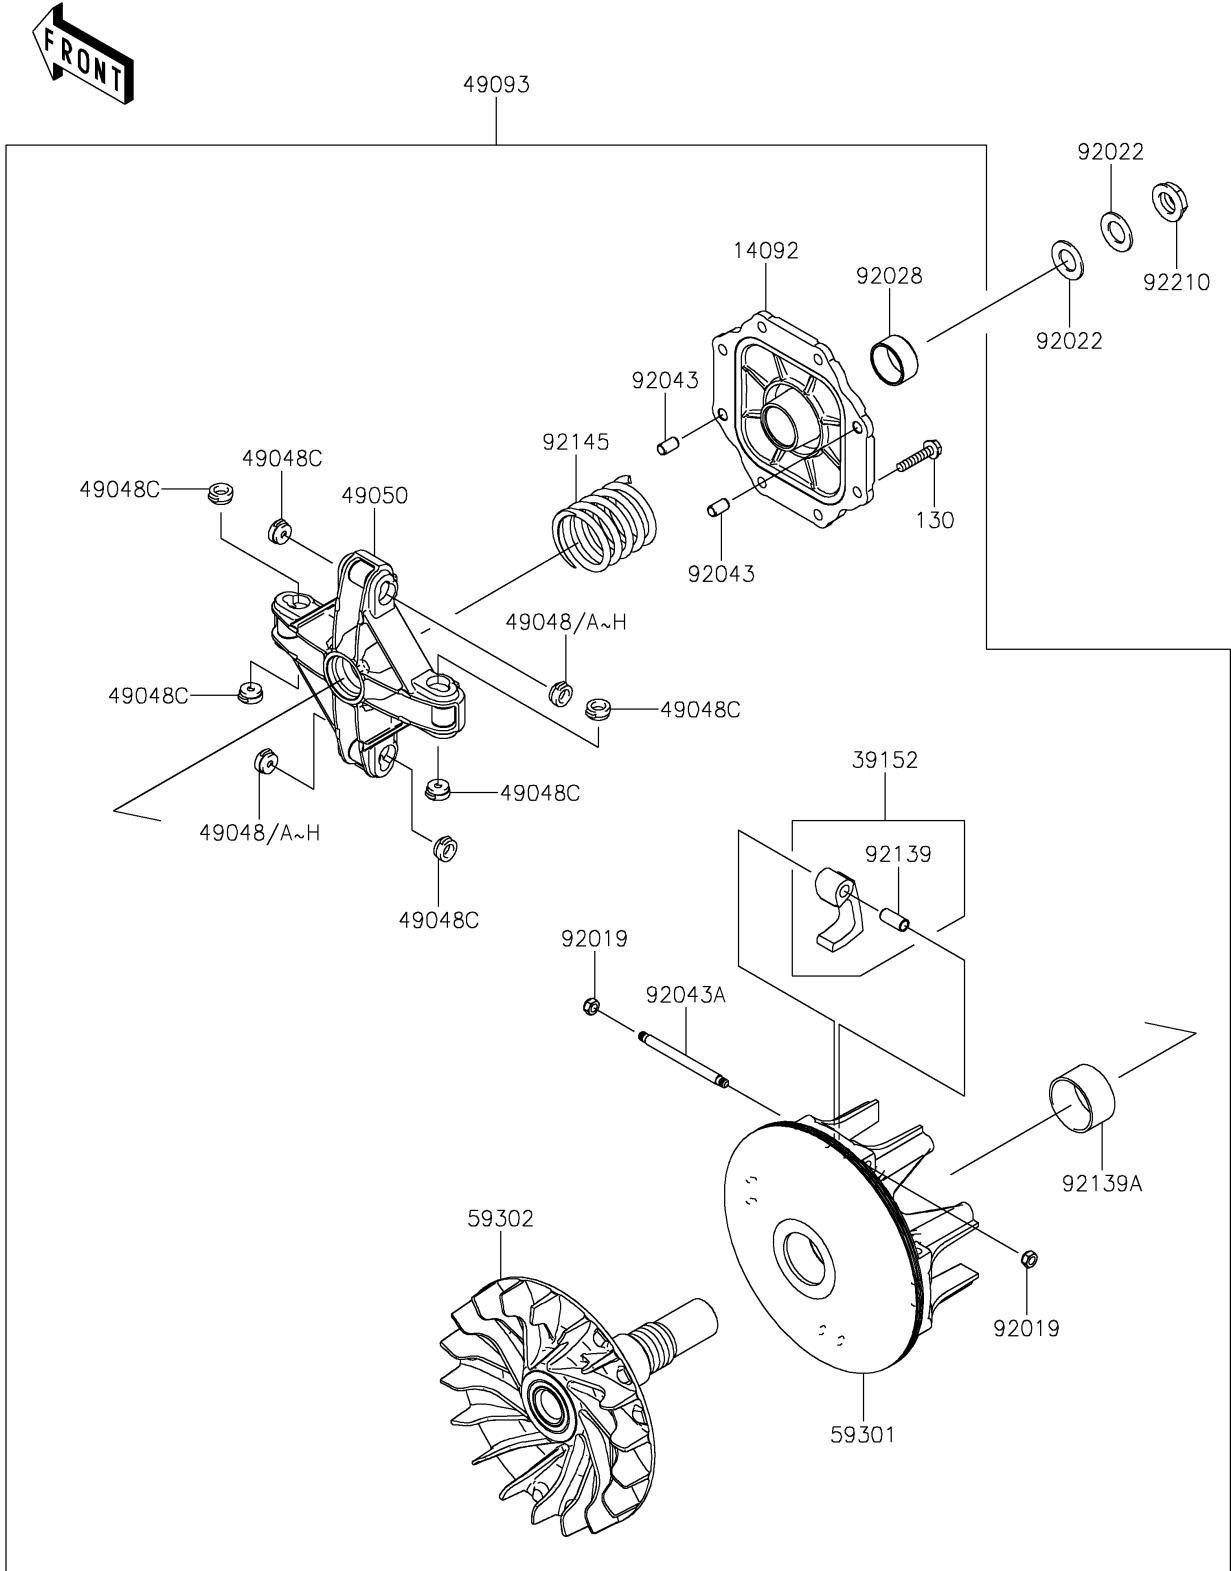

2022 Teryx PARTS DIAGRAM

Drive Converter

E1391

2022 Teryx PARTS LIST

Drive Converter

ITEM NAME	PART NUMBER	QUANTITY
COVER (Ref # 14092)	14092-1107	1
WEIGHT-RAMP (Ref # 39152)	39152-0042	4
SHOE,T=7.2 (Ref # 49048)	49048-1087	AR
SHOE,T=7.3 (Ref # 49048A)	49048-1088	AR
SHOE,T=7.4 (Ref # 49048B)	49048-1089	AR
SHOE,T=7.5 (Ref # 49048C)	49048-1090	8
SHOE,T=7.6 (Ref # 49048D)	49048-1091	AR
SHOE,T=7.7 (Ref # 49048E)	49048-1092	AR
SHOE,T=7.8 (Ref # 49048F)	49048-1093	AR
SHOE,T=7.9 (Ref # 49048G)	49048-1094	AR
SHOE,T=8.0 (Ref # 49048H)	49048-1095	AR
SPIDER (Ref # 49050)	49050-0039	1
CONVERTER-ASSY-DRIVE (Ref # 49093)	49093-0049	1
SHEAVE-MOVABLE (Ref # 59301)	59301-0029	1
SHEAVE-COMP (Ref # 59302)	59302-0087	1
NUT,LOCK,6MM (Ref # 92019)	92019-008	8
WASHER,16.3X29X1.75 (Ref # 92022)	92022-1356	2
BUSHING,KICK LEVER,OUTSIDE (Ref # 92028)	92028-1900	1
PIN,6.2X8X14 (Ref # 92043)	92043-1263	2
PIN (Ref # 92043A)	92043-1688	4
BUSHING (Ref # 92139)	92139-0852	4
BUSHING (Ref # 92139A)	92139-1244	1
SPRING (Ref # 92145)	92145-0958	1
NUT,LEFT HANDED,16MM (Ref # 92210)	92210-0350	1
BOLT-FLANGED,6X30 (Ref # 130)	130CA0630	8