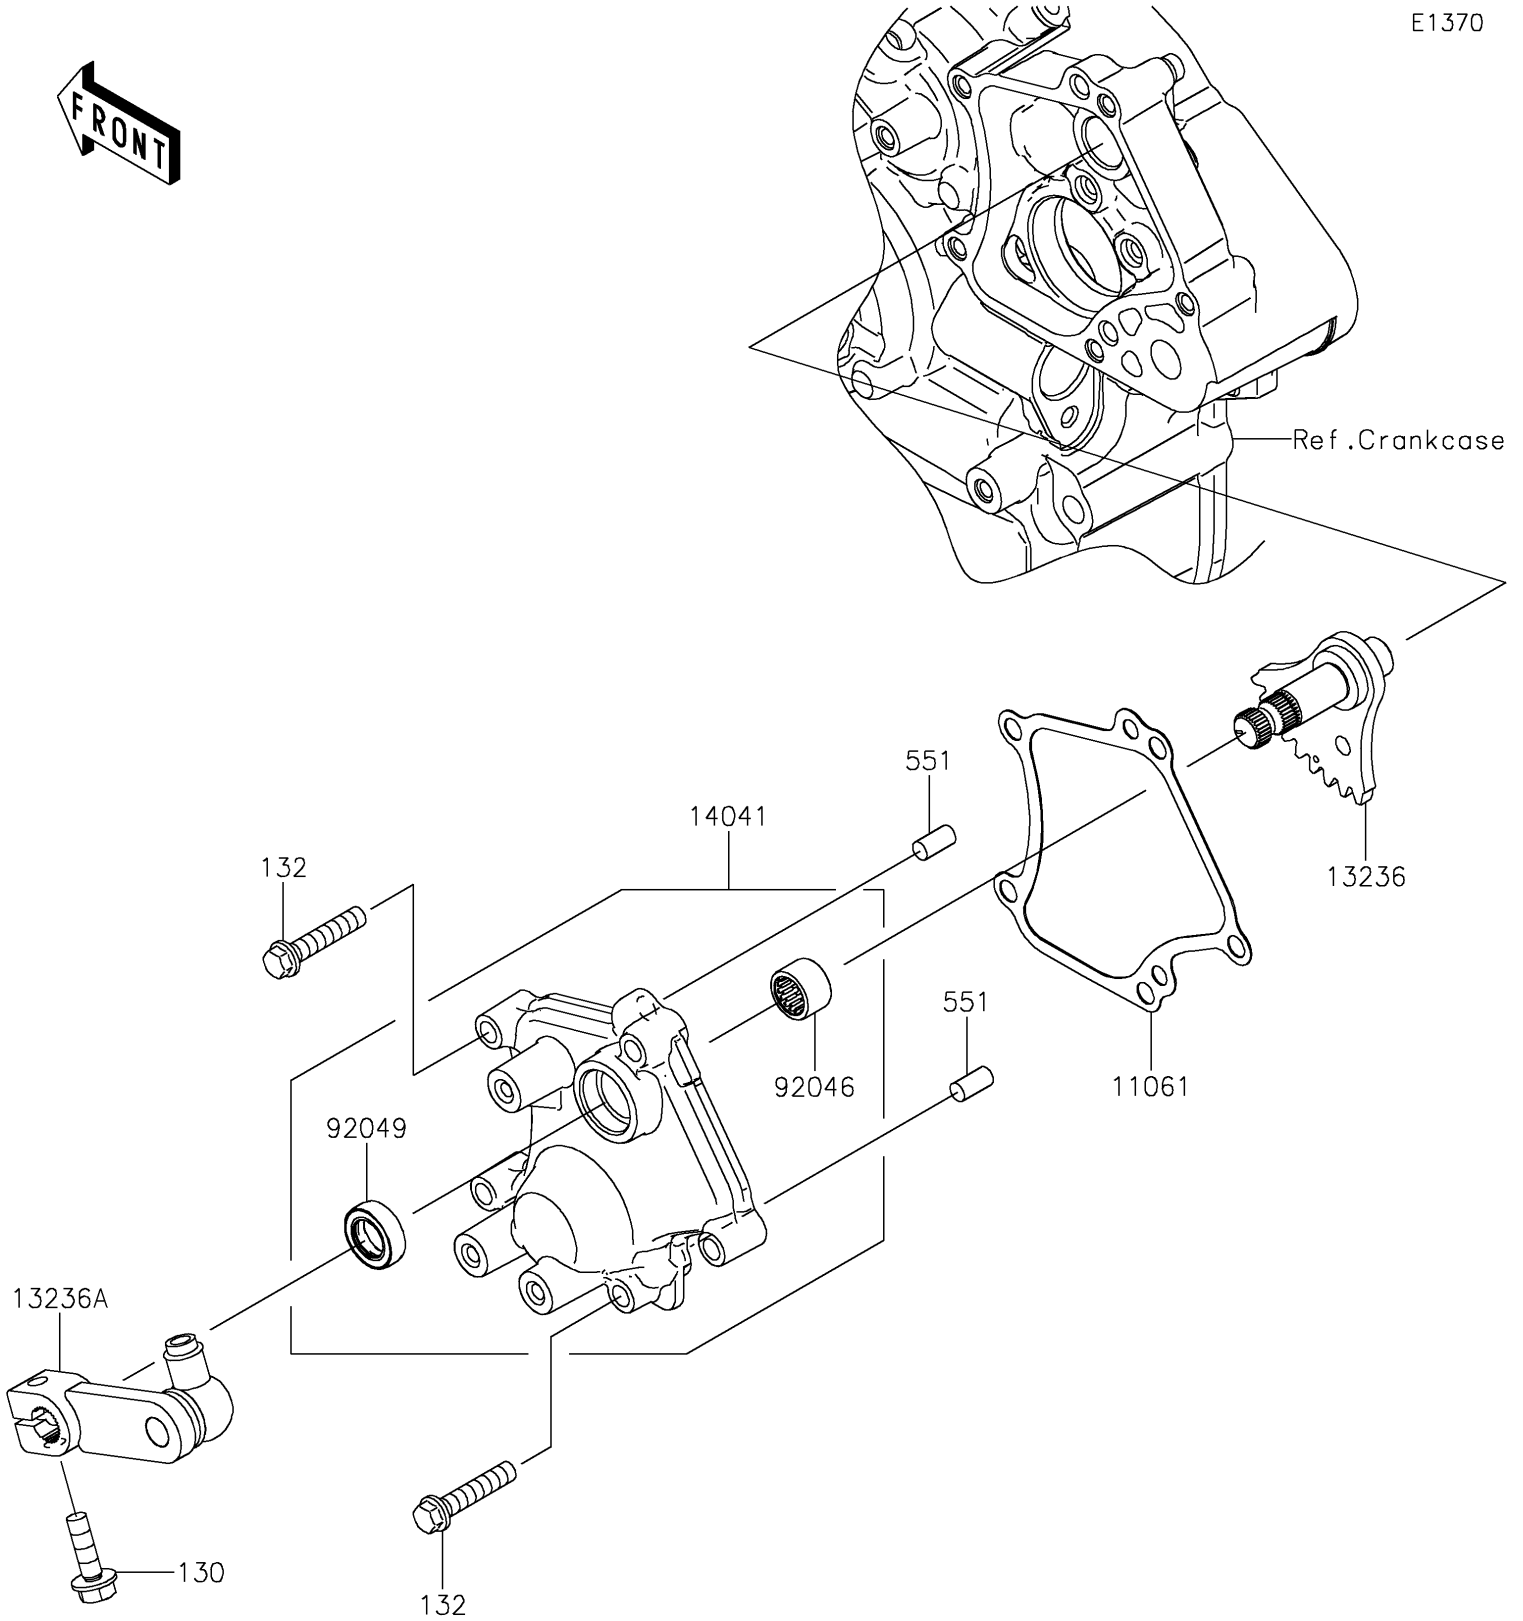

2022 Teryx PARTS DIAGRAM

Gear Change Mechanism

E1370

2022 Teryx PARTS LIST

Gear Change Mechanism

ITEM NAME	PART NUMBER	QUANTITY
GASKET,DRUM COVER (Ref # 11061)	11061-0725	1
LEVER-COMP,CHANGE (Ref # 13236)	13236-0707	1
LEVER-COMP,CHANGE LEVER (Ref # 13236A)	13236-0708	1
COVER-COMP,CHANGE (Ref # 14041)	14041-0555	1
BEARING-NEEDLE,HK1210FM (Ref # 92046)	92046-0034	1
SEAL-OIL,CLUTCH RELEASE (Ref # 92049)	92049-1475	1
BOLT-FLANGED,6X20 (Ref # 130)	130CA0620	1
BOLT-FLANGED-SMALL,6X30 (Ref # 132)	132BA0630	5
PIN-DOWEL,6X12 (Ref # 551)	551A0612	2