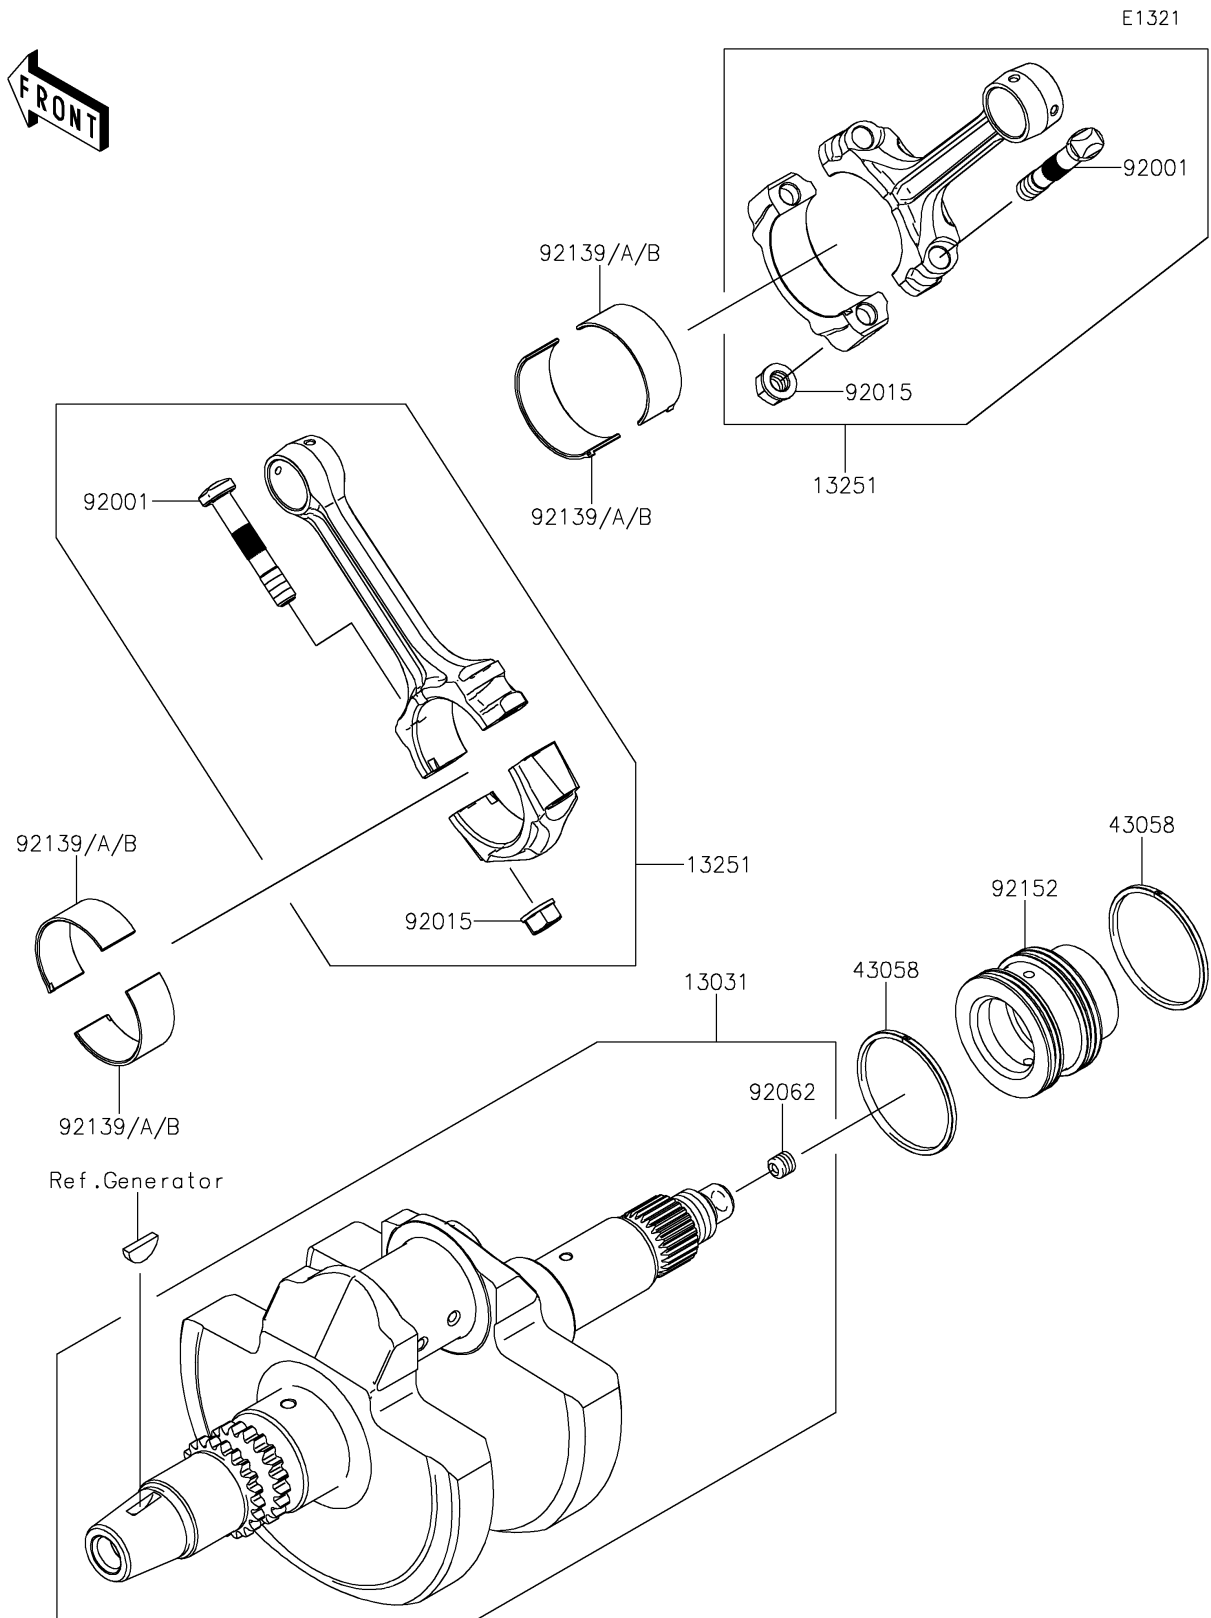

# 2024 TERYX® PARTS DIAGRAM

Crankshaft

## 2024 TERYX® PARTS LIST

### Crankshaft

ITEM NAME	PART NUMBER	QUANTITY
CRANKSHAFT-COMP (Ref # 13031)	13031-0983	1
ROD-ASSY-CONNECTING (Ref # 13251)	13251-0709	2
RING (Ref # 43058)	43058-0702	2
BOLT,CONNECTING ROD (Ref # 92001)	92001-1980	4
NUT,FLANGED,8MM (Ref # 92015)	92015-1311	4
NOZZLE,8X8,SILVER (Ref # 92062)	92062-1082	1
BUSHING,CONNECTING ROD,GREEN (Ref # 92139)	92139-0764	AR
BUSHING,CONNECTING ROD,YELLOW (Ref # 92139A)	92139-0765	4
BUSHING,CONNECTING ROD,BROWN (Ref # 92139B)	92139-0766	AR
COLLAR,CRANK-CLUTCH (Ref # 92152)	92152-0956	1