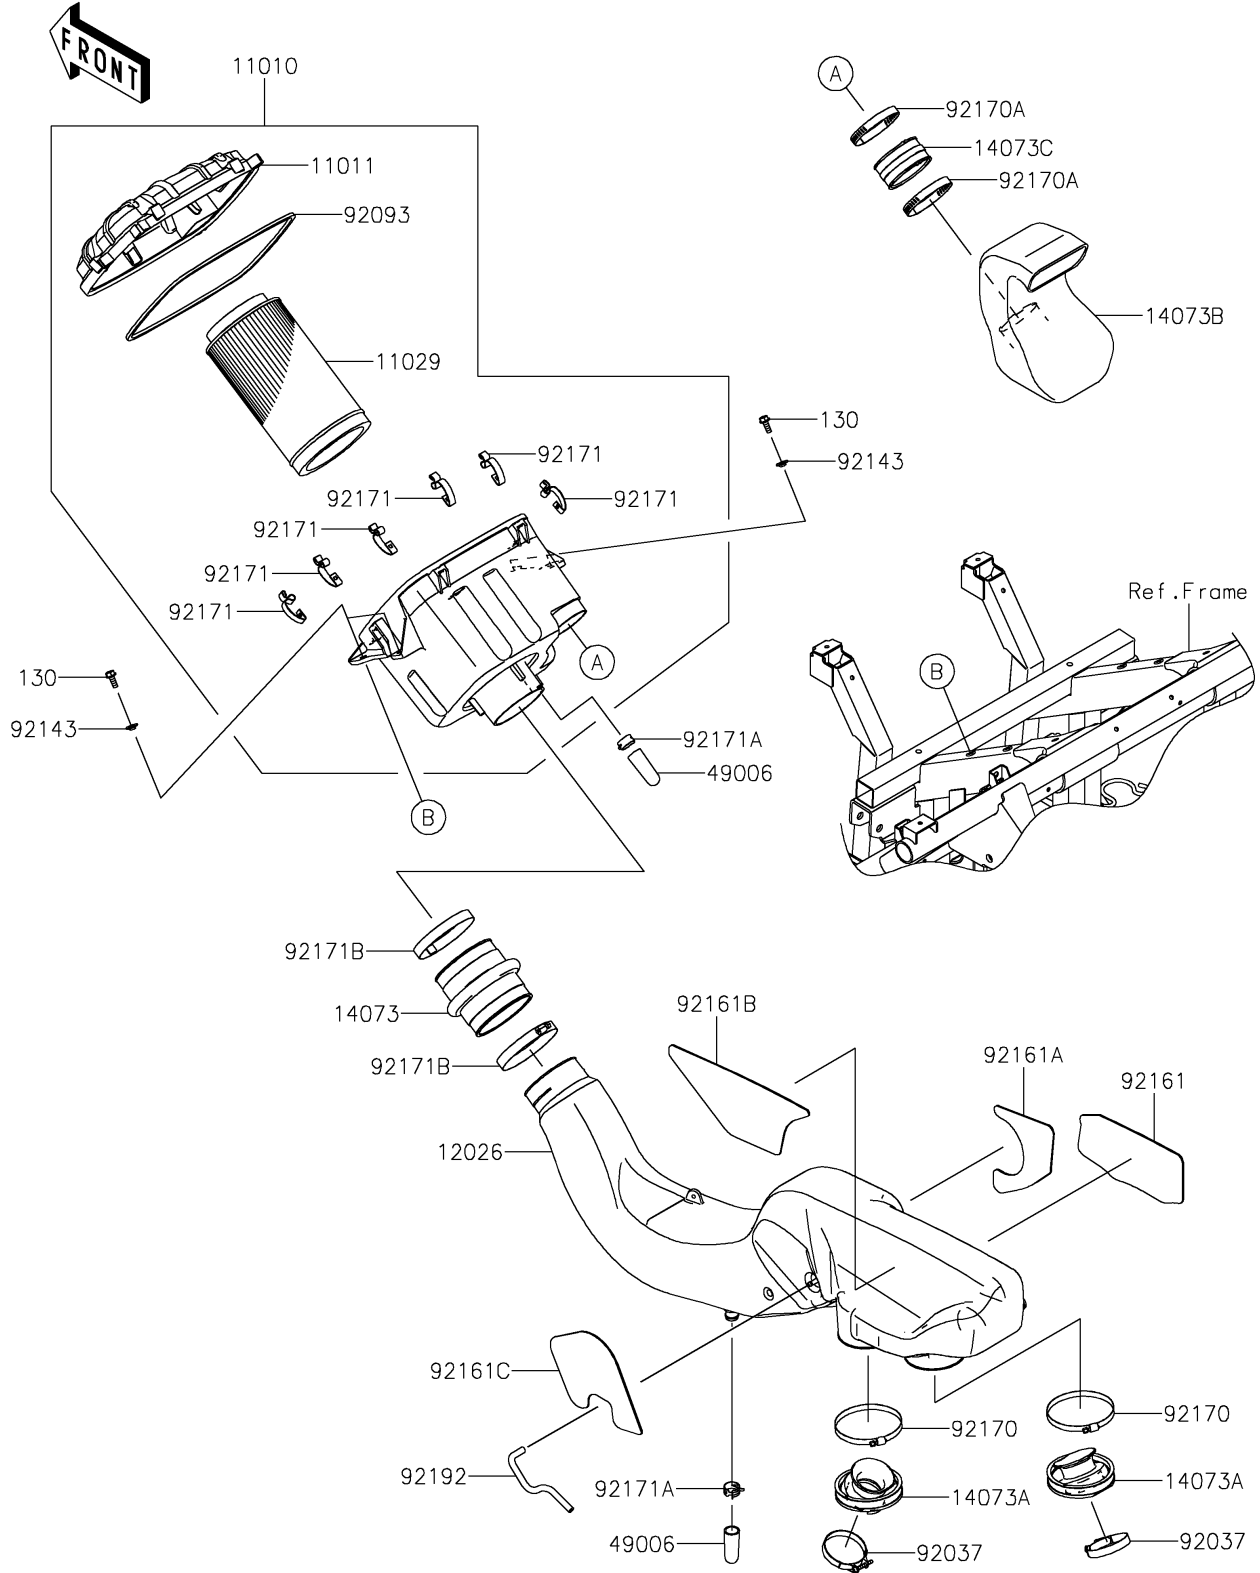

2022 Teryx PARTS DIAGRAM

Air Cleaner

E1130

2022 Teryx PARTS LIST

Air Cleaner

| ITEM NAME | PART NUMBER | QUANTITY |
|---------------------------------------|-------------|----------|
| FILTER-ASSY-AIR (Ref # 11010) | 11010-0777 | 1 |
| CASE-AIR FILTER (Ref # 11011) | 11011-0784 | 1 |
| ELEMENT-ASSY-AIR FILTER (Ref # 11029) | 11029-0025 | 1 |
| CHAMBER (Ref # 12026) | 12026-0016 | 1 |
| DUCT,JOINT,A/C SIDE (Ref # 14073) | 14073-0757 | 1 |
| DUCT,THROTTLE-CHAMBER (Ref # 14073A) | 14073-0758 | 2 |
| DUCT,INTAKE (Ref # 14073B) | 14073-0767 | 1 |
| DUCT,JOINT (Ref # 14073C) | 14073-1775 | 1 |
| BOOT (Ref # 49006) | 49006-1351 | 2 |
| CLAMP (Ref # 92037) | 92037-1523 | 2 |
| SEAL (Ref # 92093) | 92093-0585 | 1 |
| COLLAR (Ref # 92143) | 92143-1087 | 4 |
| DAMPER,CHAMBER,RH,RR (Ref # 92161) | 92161-1518 | 1 |
| DAMPER,CHAMBER,RH,FR (Ref # 92161A) | 92161-1519 | 1 |
| DAMPER,CHAMBER,LH,RR (Ref # 92161B) | 92161-1520 | 1 |
| DAMPER,CHAMBER,LH,FR (Ref # 92161C) | 92161-1521 | 1 |
| CLAMP (Ref # 92170) | 92170-1676 | 2 |
| CLAMP (Ref # 92170A) | 92170-1764 | 2 |
| CLAMP (Ref # 92171) | 92171-0225 | 6 |
| CLAMP (Ref # 92171A) | 92171-1277 | 2 |
| CLAMP (Ref # 92171B) | 92171-3716 | 2 |
| TUBE,4X8X143 (Ref # 92192) | 92192-1230 | 1 |
| BOLT-FLANGED,6X16 (Ref # 130) | 130AA0616 | 4 |