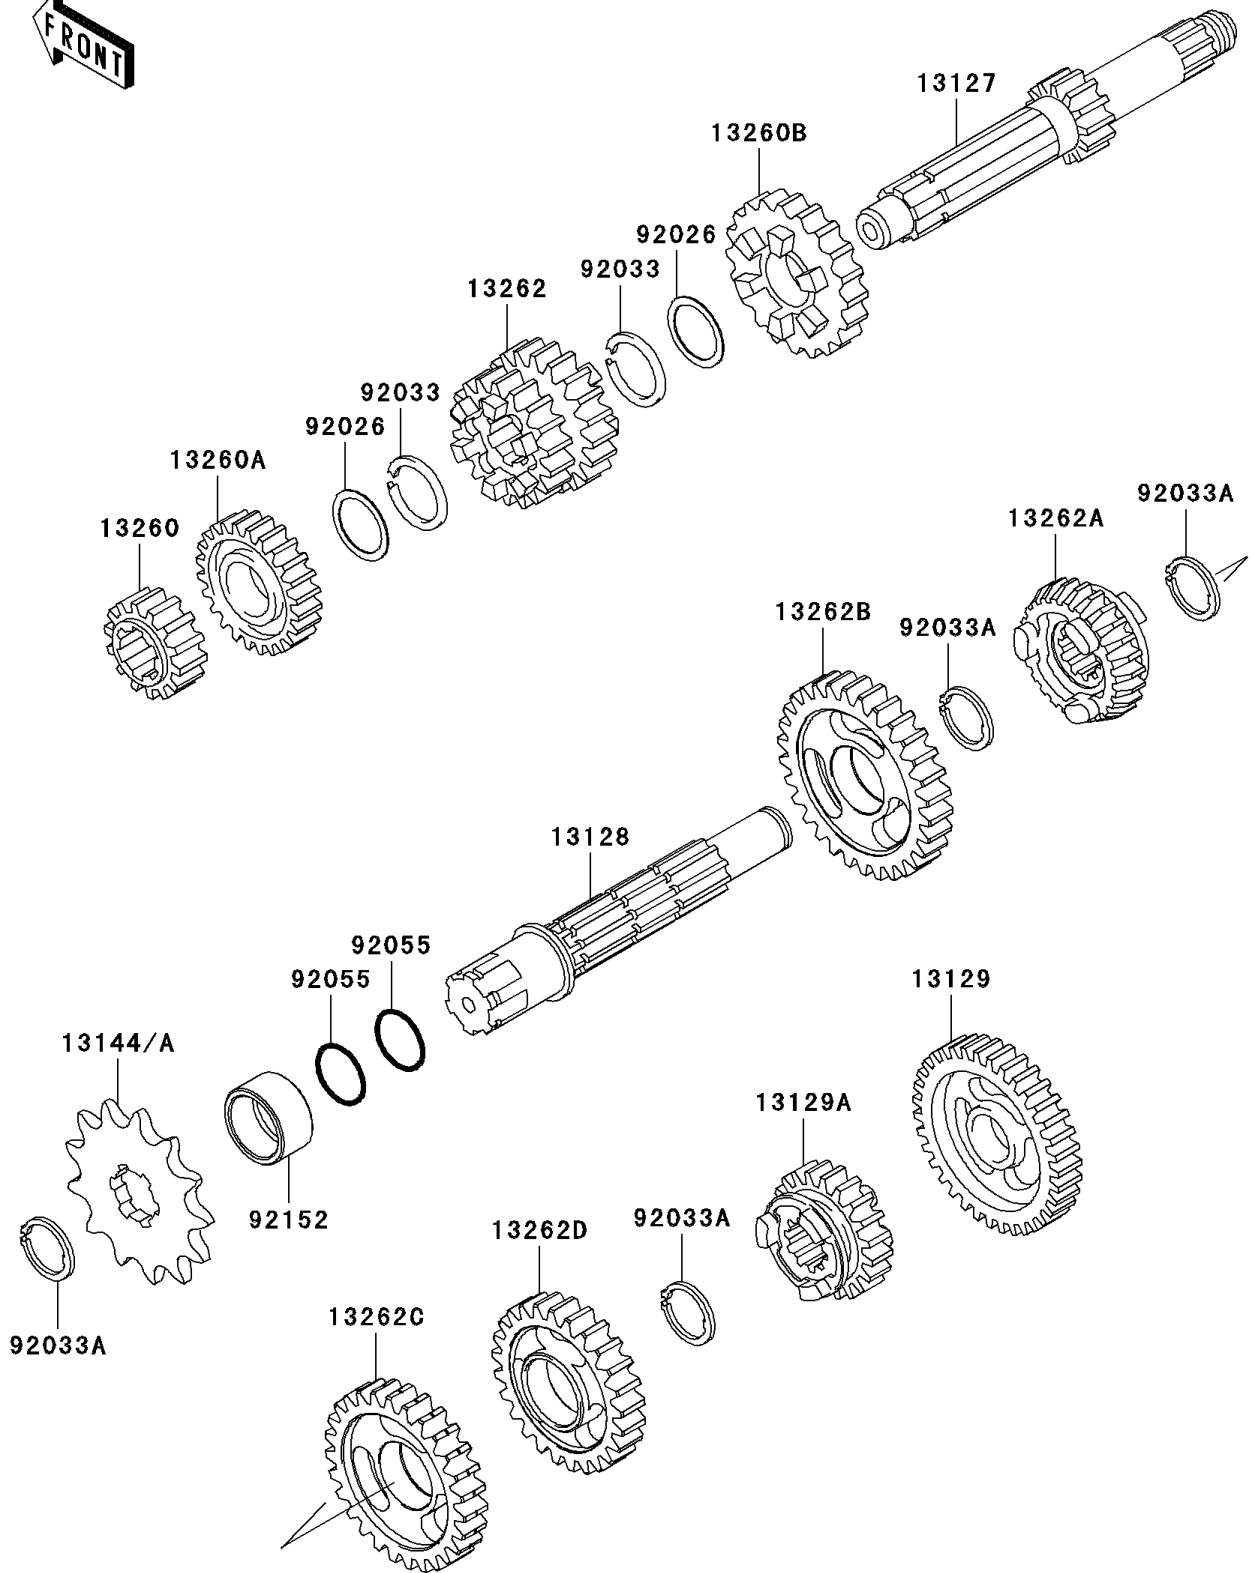

## 2009 KX85 PARTS DIAGRAM

Transmission

E1361

## 2009 KX85 PARTS LIST

### Transmission

ITEM NAME	PART NUMBER	QUANTITY
SHAFT-TRANSMISSION INPUT,13T (Ref # 13127)	13127-1261	1
SHAFT-TRANSMISSION OUTPUT (Ref # 13128)	13128-0022	1
GEAR,OUTPUT LOW,33T (Ref # 13129)	13129-1725	1
GEAR,OUTPUT 6TH,22T (Ref # 13129A)	13129-1730	1
SPROCKET-OUTPUT,14T (Ref # 13144)	13144-1022	1
SPROCKET-OUTPUT,13T (Ref # 13144A)	13144-1023	1
GEAR,INPUT 2ND,16T (Ref # 13260)	13260-1014	1
GEAR-TRANSMISSION SPUR,5TH,22T (Ref # 13260A)	13260-1950	1
GEAR-TRANSMISSION SPUR,6TH,23T (Ref # 13260B)	13260-1951	1
GEAR,INPUT 3RD&4TH,18&20T (Ref # 13262)	13262-0180	1
GEAR,OUTPUT 5TH,24T (Ref # 13262A)	13262-0181	1
GEAR,OUTPUT 2ND,30T (Ref # 13262B)	13262-0298	1
GEAR,OUTPUT 3RD,27T (Ref # 13262C)	13262-0299	1
GEAR,OUTPUT 4TH,25T (Ref # 13262D)	13262-0300	1
SPACER,18X23X0.50 (Ref # 92026)	92026-1602	1
RING-SNAP (Ref # 92033)	92033-028	1
RING-SNAP,18MM (Ref # 92033A)	92033-1079	1
RING-O,17.5X1.5 (Ref # 92055)	92055-022	1
COLLAR,20X25X12.9 (Ref # 92152)	92152-0195	1