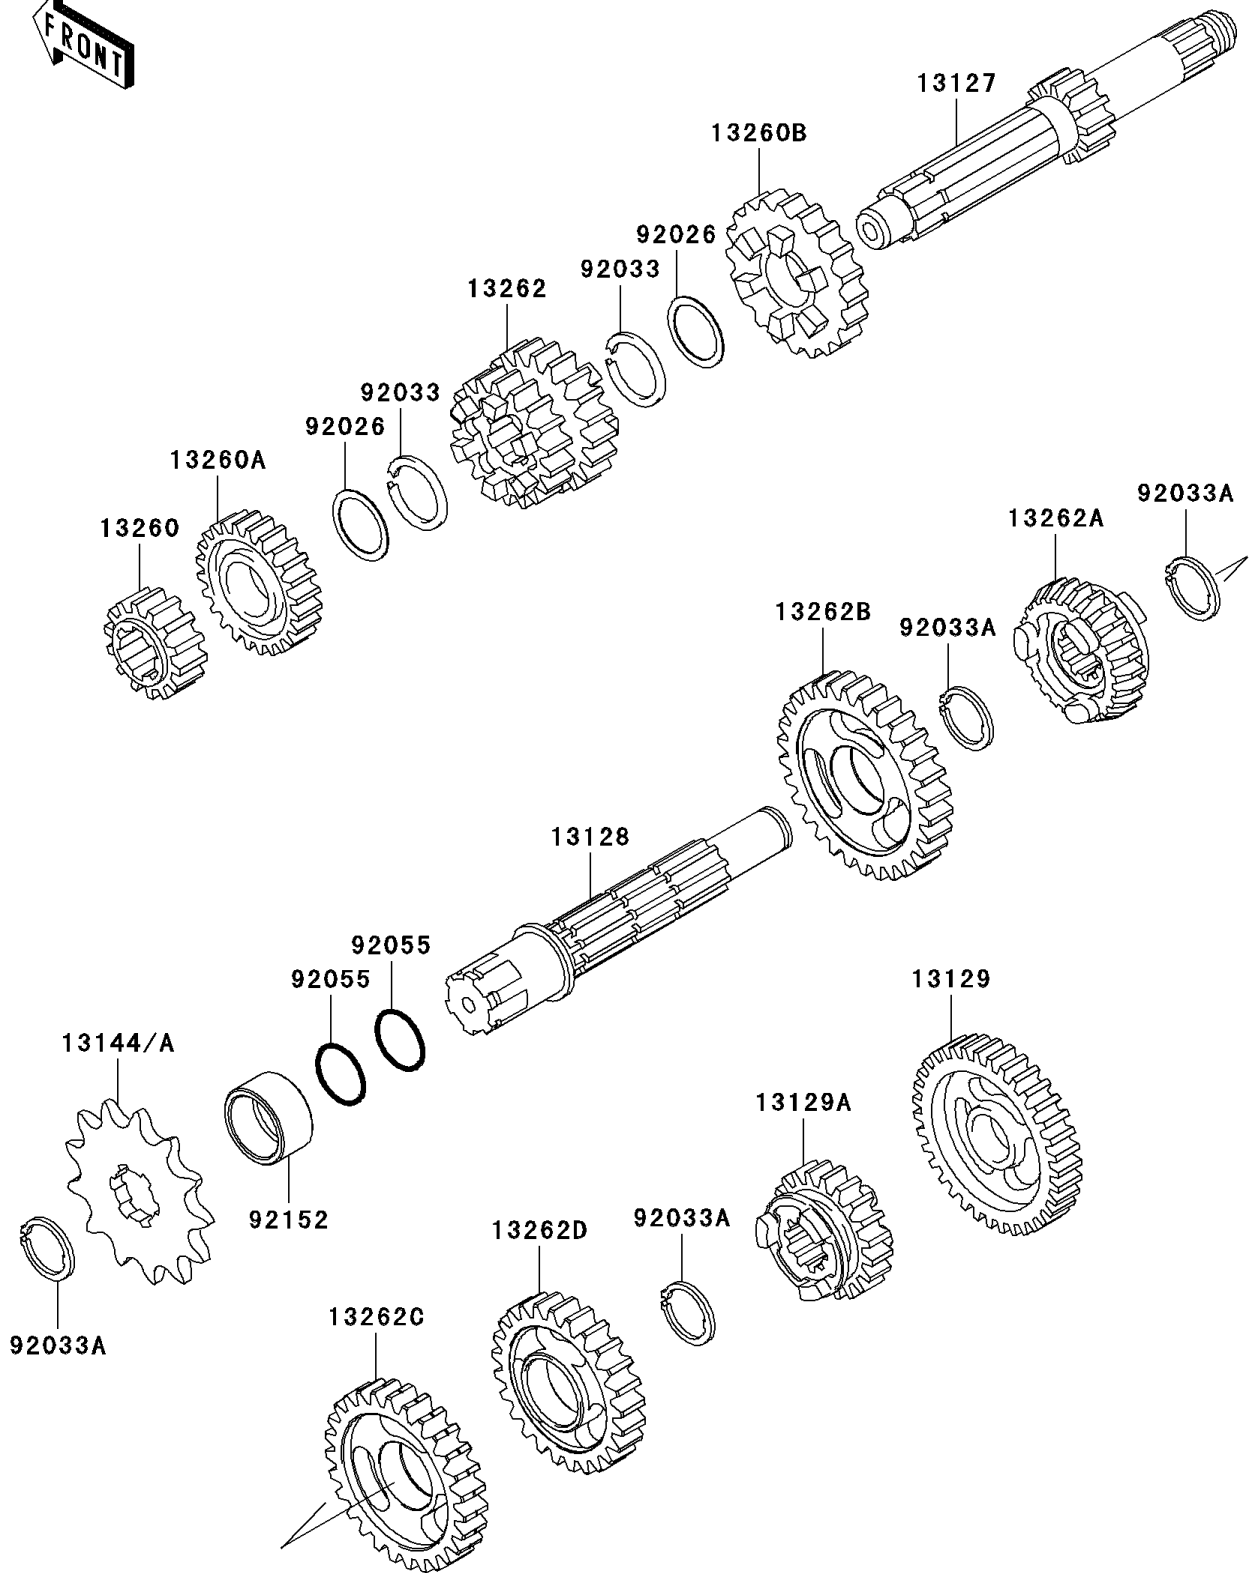

2007 KX85 PARTS DIAGRAM

Transmission

E1361

2007 KX85 PARTS LIST

Transmission

ITEM NAME	PART NUMBER	QUANTITY
SHAFT-TRANSMISSION INPUT,13T (Ref # 13127)	13127-1261	1
SHAFT-TRANSMISSION OUTPUT (Ref # 13128)	13128-0022	1
GEAR,OUTPUT LOW,33T (Ref # 13129)	13129-1725	1
GEAR,OUTPUT 6TH,22T (Ref # 13129A)	13129-1730	1
SPROCKET-OUTPUT,14T (Ref # 13144)	13144-1022	1
SPROCKET-OUTPUT,13T (Ref # 13144A)	13144-1023	1
GEAR,INPUT 2ND,16T (Ref # 13260)	13260-1014	1
GEAR-TRANSMISSION SPUR,5TH,22T (Ref # 13260A)	13260-1950	1
GEAR-TRANSMISSION SPUR,6TH,23T (Ref # 13260B)	13260-1951	1
GEAR,INPUT 3RD&4TH,18&20T (Ref # 13262)	13262-0180	1
GEAR,OUTPUT 5TH,24T (Ref # 13262A)	13262-0181	1
GEAR,OUTPUT 2ND,30T (Ref # 13262B)	13262-0298	1
GEAR,OUTPUT 3RD,27T (Ref # 13262C)	13262-0299	1
GEAR,OUTPUT 4TH,25T (Ref # 13262D)	13262-0300	1
SPACER,18X23X0.50 (Ref # 92026)	92026-1602	2
RING-SNAP (Ref # 92033)	92033-028	2
RING-SNAP,18MM (Ref # 92033A)	92033-1079	4
RING-O,17.5X1.5 (Ref # 92055)	92055-022	2
COLLAR,20X25X12.9 (Ref # 92152)	92152-0195	1