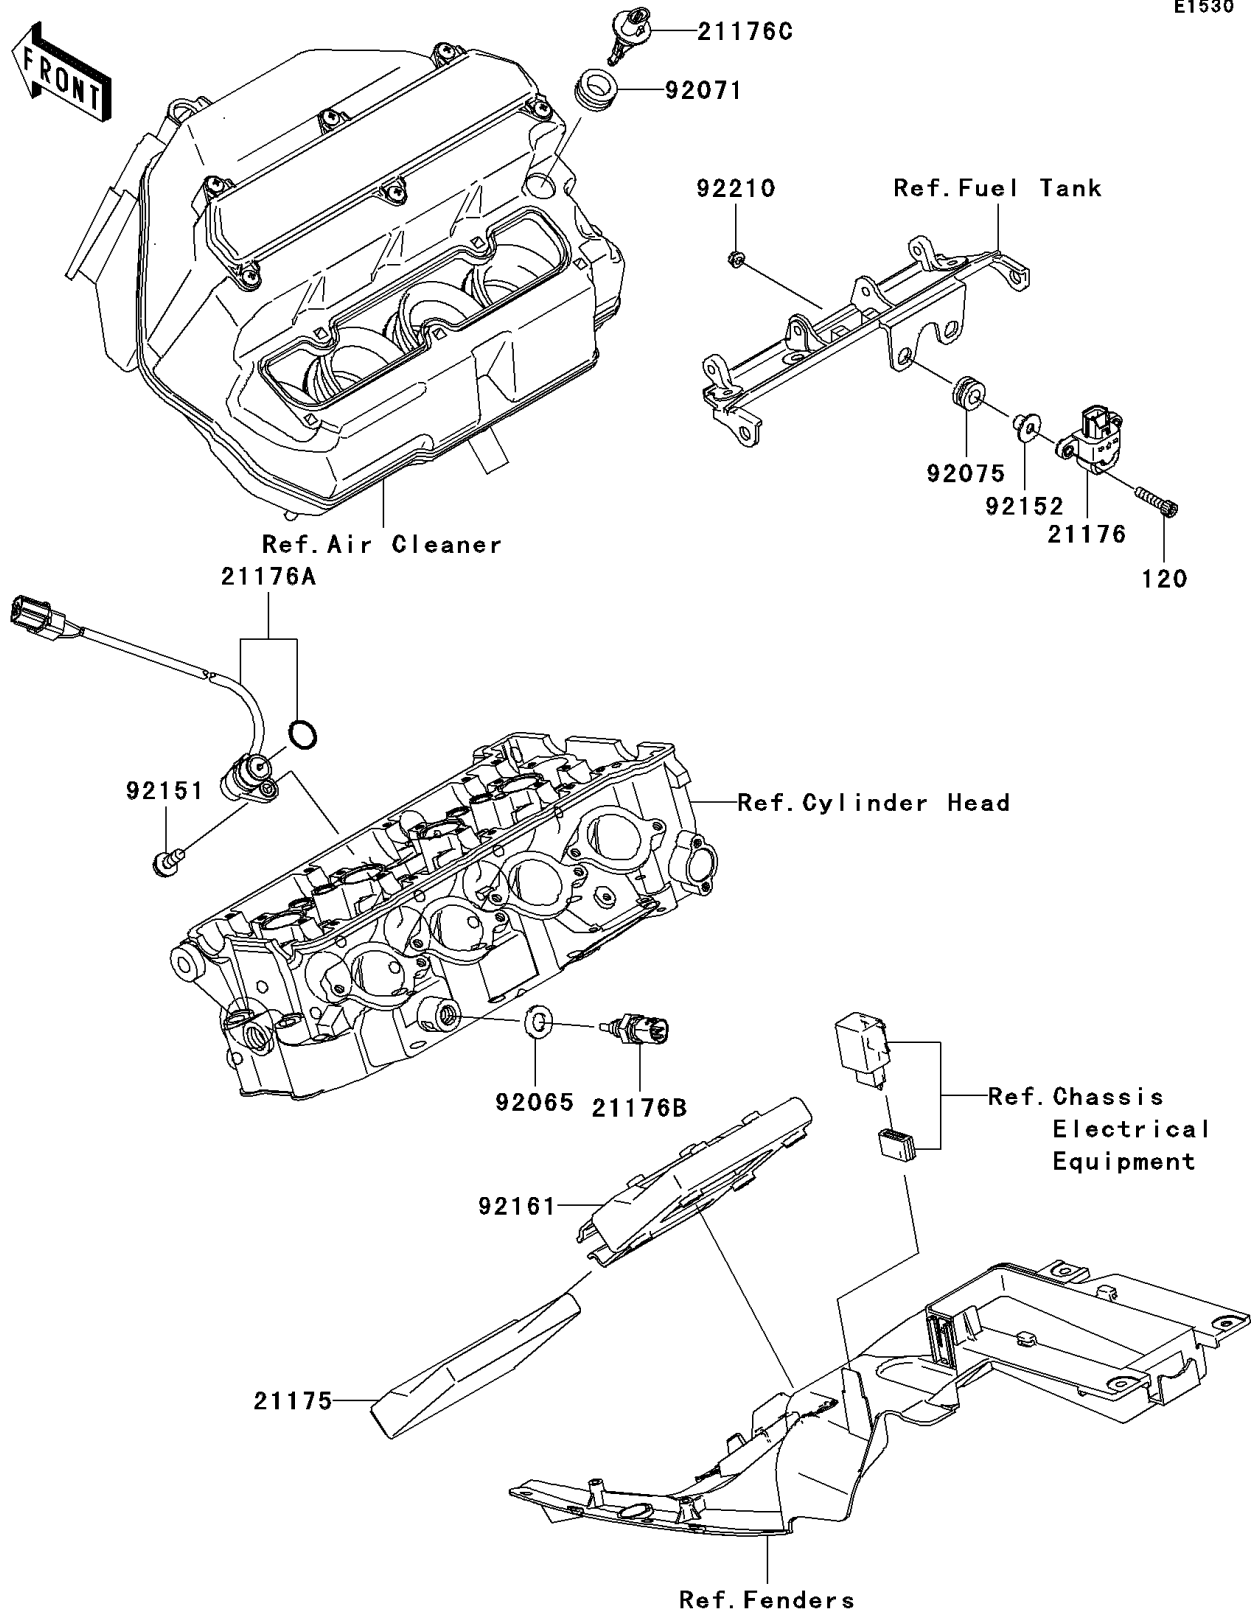

2006 Ninja® ZX™-6R PARTS DIAGRAM

Fuel Injection

E1530

2006 Ninja® ZX™-6R PARTS LIST

Fuel Injection

ITEM NAME	PART NUMBER	QUANTITY
BOLT-SOCKET,5X22 (Ref # 120)	120W0522	1
CONTROL UNIT-ELECTRONIC (Ref # 21175)	21175-0057	1
SENSOR,VEHICLE-DOWN (Ref # 21176)	21176-0026	1
SENSOR,CAM (Ref # 21176A)	21176-0034	1
SENSOR,WATER TEMP (Ref # 21176B)	21176-1120	1
SENSOR,AIR TEMP (Ref # 21176C)	21176-2106	1
GASKET,12X22X2 (Ref # 92065)	92065-097	1
GROMMET (Ref # 92071)	92071-2140	1
DAMPER (Ref # 92075)	92075-1912	1
BOLT,FLANGED,6X16 (Ref # 92151)	92151-1774	1
COLLAR (Ref # 92152)	92152-0134	1
DAMPER (Ref # 92161)	92161-0179	1
NUT,FLANGED,5MM (Ref # 92210)	92210-0007	1