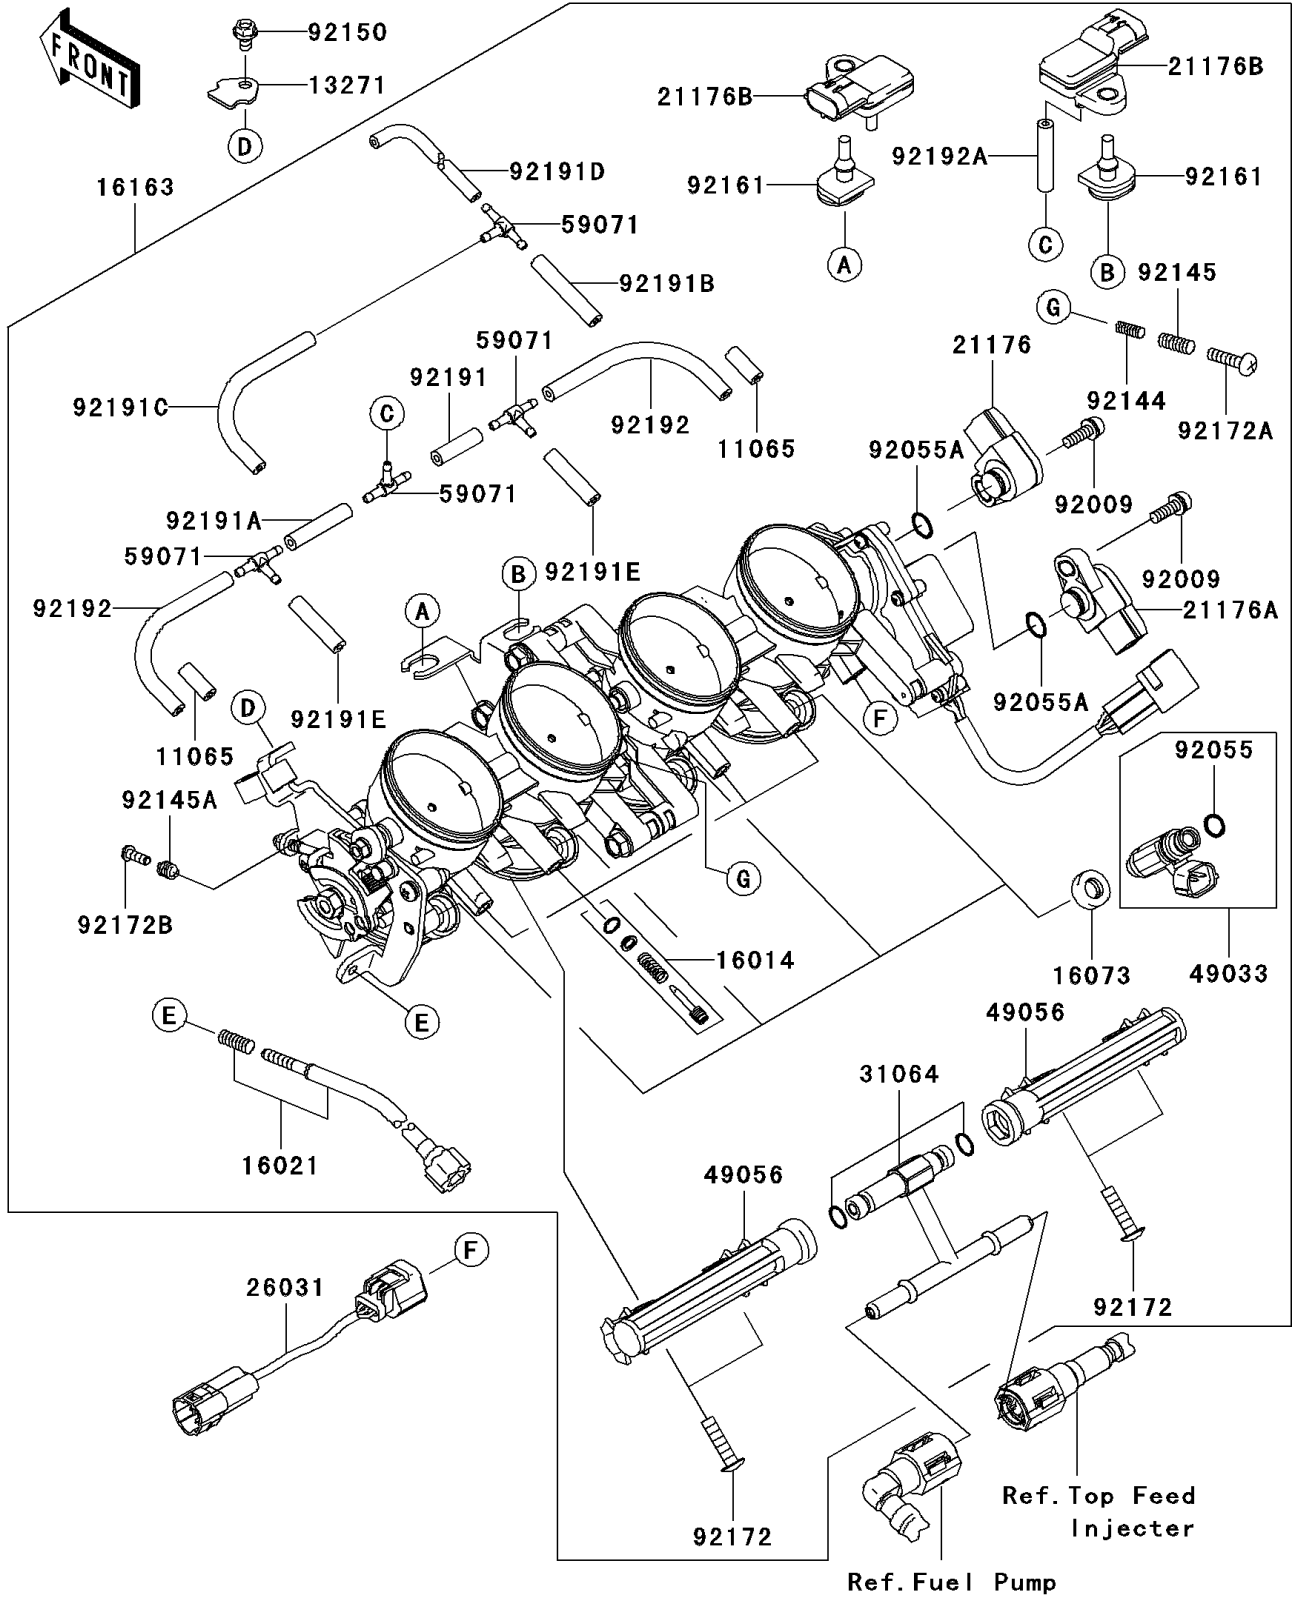

2006 Ninja® ZX™-6R PARTS DIAGRAM

Throttle

E1510

2006 Ninja® ZX™-6R PARTS LIST

Throttle

ITEM NAME	PART NUMBER	QUANTITY
CAP (Ref # 11065)	11065-0018	1
PLATE (Ref # 13271)	13271-0559	1
SCREW-PILOT AIR (Ref # 16014)	16014-0002	1
SCREW-THROTTLE STOP (Ref # 16021)	16021-0010	1
INSULATOR (Ref # 16073)	16073-3707	1
THROTTLE-ASSY (Ref # 16163)	16163-0056	1
SENSOR,TPS (Ref # 21176)	21176-0001	1
SENSOR,TPS (Ref # 21176A)	21176-0002	1
SENSOR (Ref # 21176B)	21176-0058	1
HARNESS (Ref # 26031)	26031-0288	1
PIPE-COMP,FUEL (Ref # 31064)	31064-0023	1
NOZZLE-INJECTION (Ref # 49033)	49033-0006	1
PIPE-INJECTION (Ref # 49056)	49056-0001	1
JOINT,3WAY,T (Ref # 59071)	59071-3752	1
SCREW,THROTTLE SENSOR (Ref # 92009)	92009-1981	1
RING-O,INJECTION NOZZLE (Ref # 92055)	92055-1622	1
RING-O (Ref # 92055A)	92055-1671	1
SPRING (Ref # 92144)	92144-1451	1
SPRING,THROTTLE SYNCRO (Ref # 92145)	92145-0055	1
SPRING (Ref # 92145A)	92145-0294	1
BOLT,5X8 (Ref # 92150)	92150-1406	1
DAMPER (Ref # 92161)	92161-0041	1
SCREW,PIPE INJECTION (Ref # 92172)	92172-0064	1
SCREW,THROTTLE SYNCRO (Ref # 92172A)	92172-0065	1
SCREW (Ref # 92172B)	92172-0129	1
TUBE,3X7X25 (Ref # 92191)	92191-0020	1
TUBE,3X7X35 (Ref # 92191A)	92191-0021	1
TUBE,3X7X40 (Ref # 92191B)	92191-0022	1
TUBE,3X7X100 (Ref # 92191C)	92191-0023	1

2006 Ninja® ZX™-6R PARTS LIST

Throttle

ITEM NAME	PART NUMBER	QUANTITY
TUBE,3X7X153 (Ref # 92191D)	92191-0024	1
TUBE,3X7X30 (Ref # 92191E)	92191-0025	1
TUBE,3X7X95 (Ref # 92192)	92192-0018	1
TUBE,(3X7,3.5X7.5)X35 (Ref # 92192A)	92192-0192	1