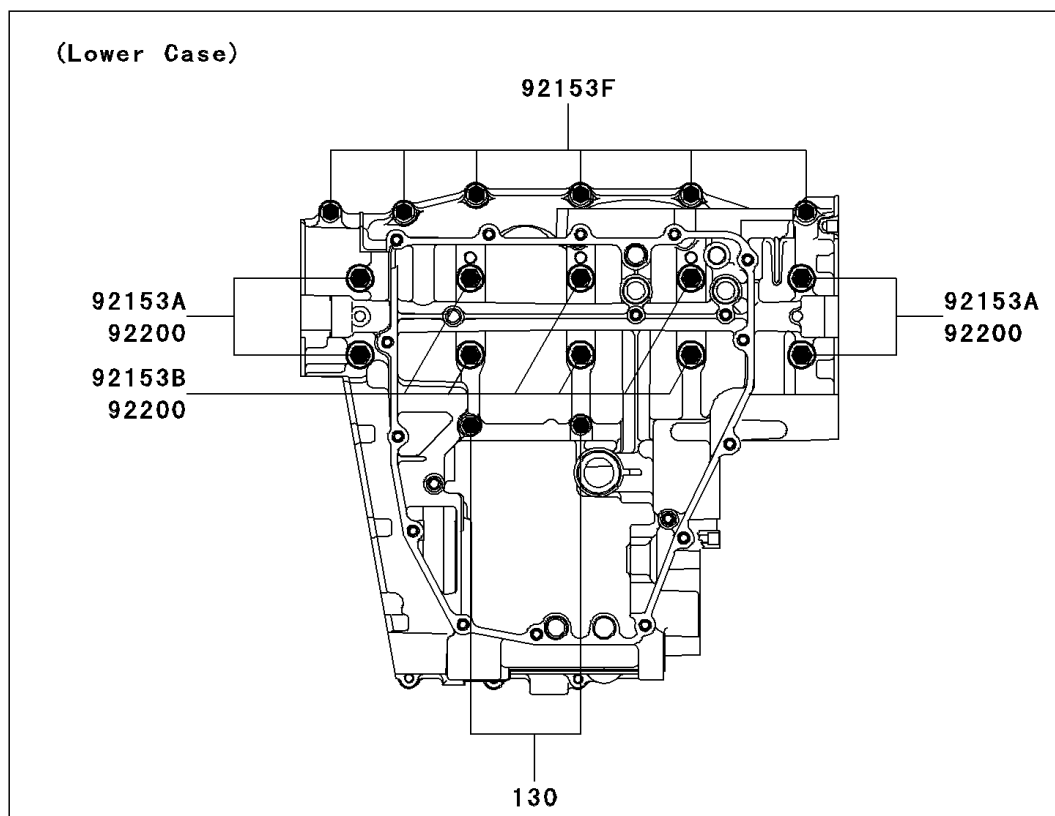

2006 Ninja® ZX™-6R PARTS DIAGRAM

Crankcase Bolt Pattern

E1412

2006 Ninja® ZX™-6R PARTS LIST

Crankcase Bolt Pattern

ITEM NAME	PART NUMBER	QUANTITY
BOLT-FLANGED,6X75 (Ref # 130)	130P0675	1
BOLT,7X70 (Ref # 92150)	92150-1250	1
BOLT,6X35 (Ref # 92150A)	92150-1547	1
BOLT,6X95 (Ref # 92153)	92153-0329	1
BOLT,8X94 (Ref # 92153A)	92153-0692	1
BOLT,8X71 (Ref # 92153B)	92153-0693	1
BOLT,6X50,WHITE (Ref # 92153C)	92153-0925	1
BOLT,6X65,WHITE (Ref # 92153D)	92153-0926	1
BOLT,6X85,WHITE (Ref # 92153E)	92153-0927	1
BOLT,7X38 (Ref # 92153F)	92153-1109	1
WASHER,8.5X18X3.0 (Ref # 92200)	92200-0153	1
WASHER,6.8X11.5X1.0 (Ref # 92200A)	92200-1461	1