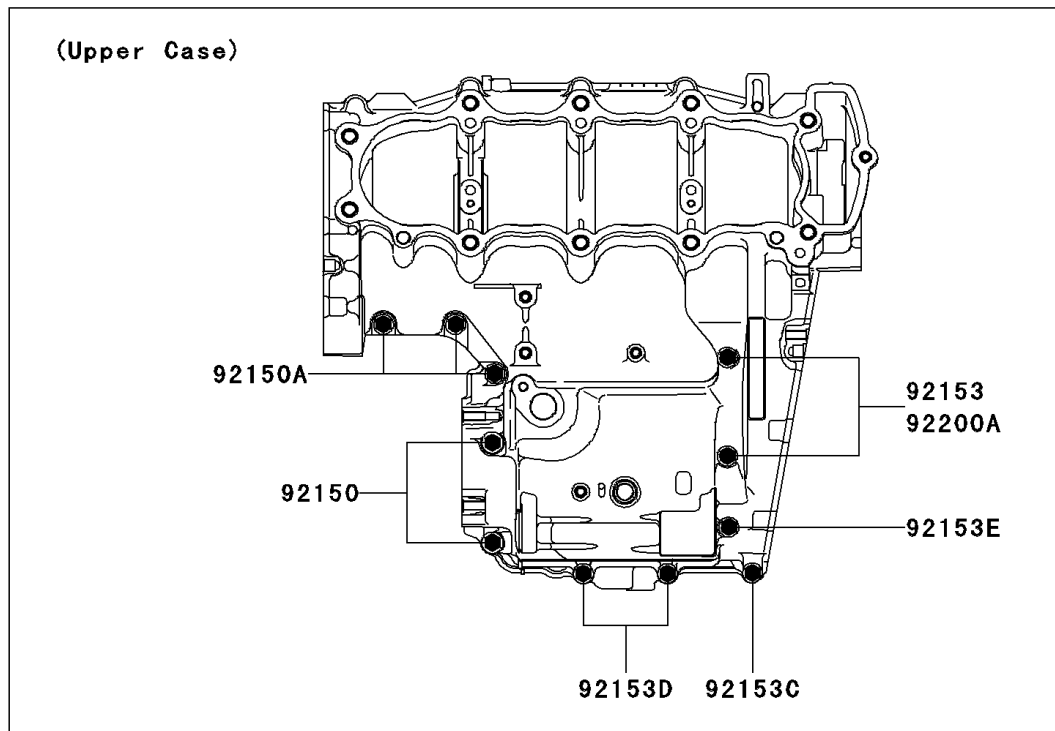

2006 Ninja® ZX™-6R PARTS DIAGRAM

Crankcase Bolt Pattern

E1412

2006 Ninja® ZX™-6R PARTS LIST

Crankcase Bolt Pattern

ITEM NAME	PART NUMBER	QUANTITY
BOLT-FLANGED,6X75 (Ref # 130)	130P0675	1
BOLT,7X70 (Ref # 92150)	92150-1250	1
BOLT,6X35 (Ref # 92150A)	92150-1547	1
BOLT,6X95 (Ref # 92153)	92153-0329	1
BOLT,8X94 (Ref # 92153A)	92153-0692	1
BOLT,8X71 (Ref # 92153B)	92153-0693	1
BOLT,6X50,WHITE (Ref # 92153C)	92153-0925	1
BOLT,6X65,WHITE (Ref # 92153D)	92153-0926	1
BOLT,6X85,WHITE (Ref # 92153E)	92153-0927	1
BOLT,7X38 (Ref # 92153F)	92153-1109	1
WASHER,8.5X18X3.0 (Ref # 92200)	92200-0153	1
WASHER,6.8X11.5X1.0 (Ref # 92200A)	92200-1461	1