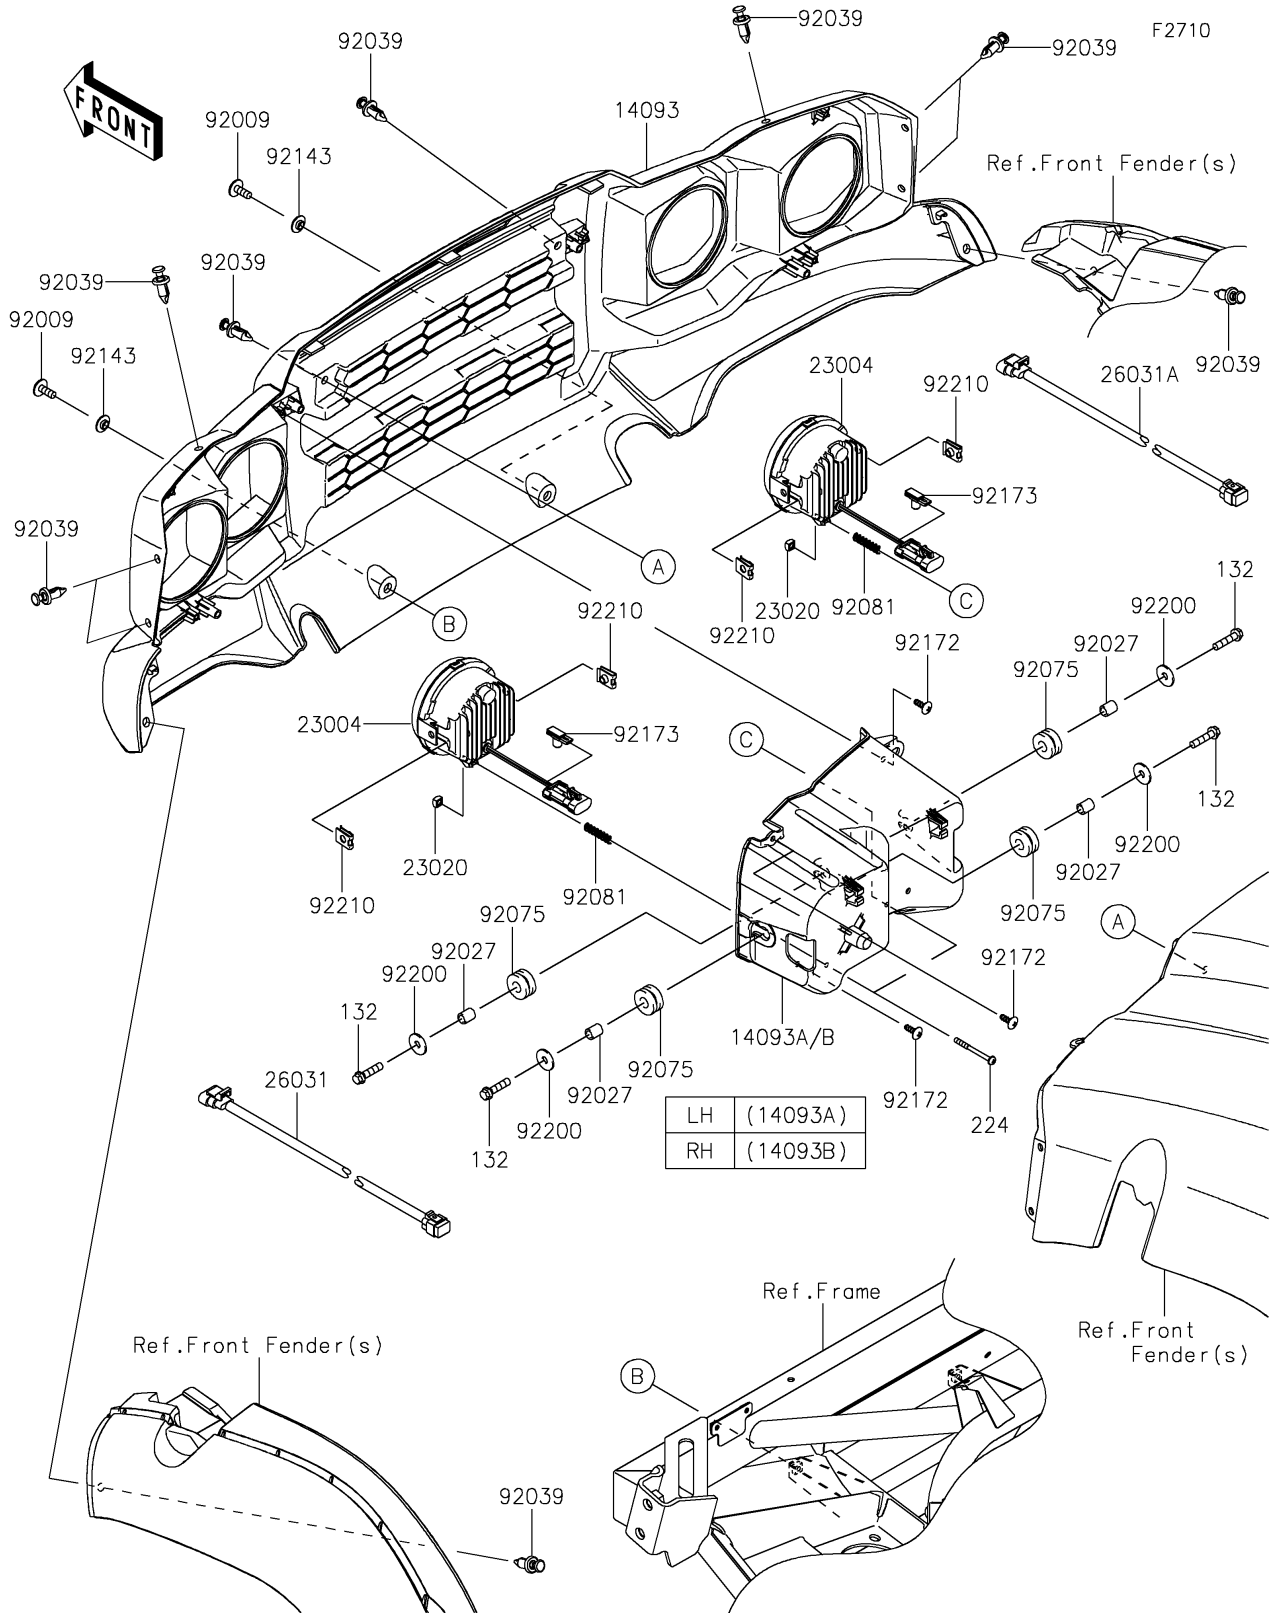

# 2021 MULE SX™ 4x4 XC LE FI PARTS DIAGRAM

Headlight(s)

## 2021 MULE SX™ 4x4 XC LE FI PARTS LIST

### Headlight(s)

ITEM NAME	PART NUMBER	QUANTITY
COVER,FR GRILL (Ref # 14093)	14093-0393	1
COVER,HEAD LAMP,LH (Ref # 14093A)	14093-0394	1
COVER,HEAD LAMP,RH (Ref # 14093B)	14093-0395	1
LAMP-HEAD (Ref # 23004)	23004-0372	4
NUT,4MM,FOCUS ADJUST (Ref # 23020)	23020-018	4
HARNESS,HEAD LAMP,LH,2P (Ref # 26031)	26031-2386	1
HARNESS,HEAD LAMP,RH,2P (Ref # 26031A)	26031-2387	1
SCREW,6X16 (Ref # 92009)	92009-1621	2
COLLAR,6.8X10X12 (Ref # 92027)	92027-162	8
RIVET (Ref # 92039)	92039-0776	10
DAMPER,10X24X12 (Ref # 92075)	92075-1690	8
SPRING,FOCUS ADJUST (Ref # 92081)	92081-1896	4
COLLAR (Ref # 92143)	92143-1087	2
SCREW,TAPPING,5X14 (Ref # 92172)	92172-0265	6
CLAMP (Ref # 92173)	92173-1491	4
WASHER,6.5X20X1.6 (Ref # 92200)	92200-0283	8
NUT (Ref # 92210)	92210-1125	8
BOLT-FLANGED-SMALL,6X25 (Ref # 132)	132BA0625	8
SCREW-PAN-WP-CROS,4X45 (Ref # 224)	224AA0445	4