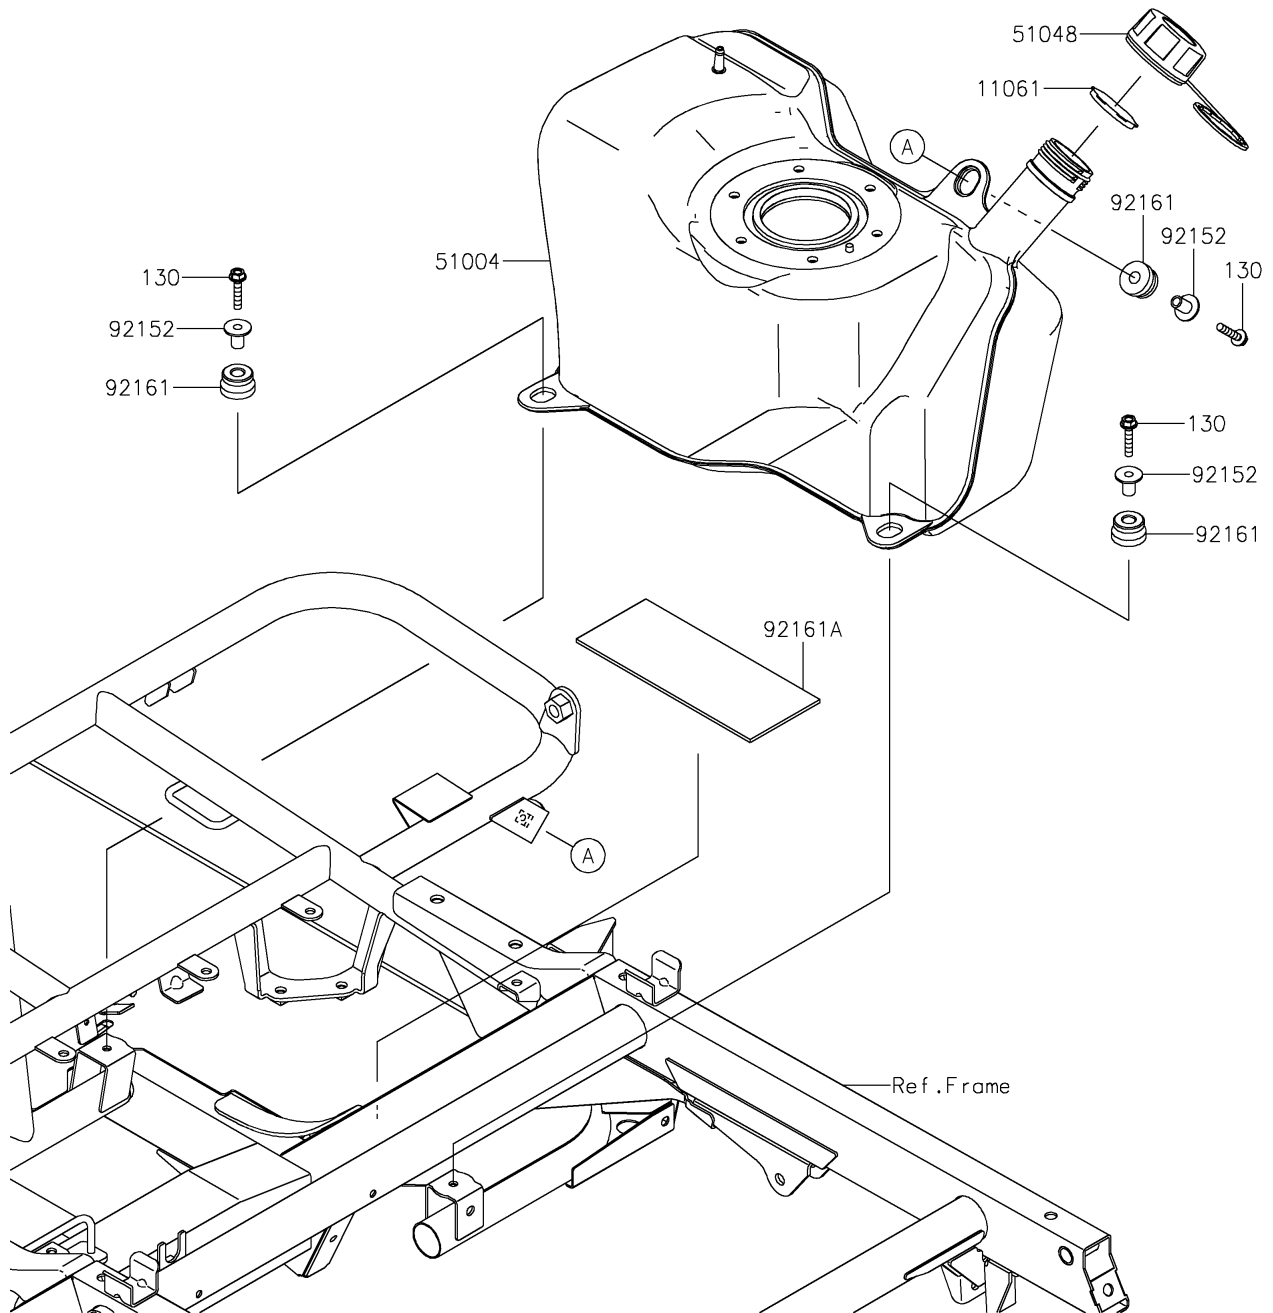

2021 MULE SX™ 4x4 XC LE FI PARTS DIAGRAM

Fuel Tank

F2410

2021 MULE SX™ 4x4 XC LE FI PARTS LIST

Fuel Tank

ITEM NAME	PART NUMBER	QUANTITY
GASKET,FUEL TANK CAP (Ref # 11061)	11061-0395	1
TANK-FUEL (Ref # 51004)	51004-0030	1
CAP-ASSY-TANK,FUEL (Ref # 51048)	51048-0026	1
COLLAR,6.8X10X18.1 (Ref # 92152)	92152-1867	3
DAMPER,10X28X17 (Ref # 92161)	92161-1614	3
DAMPER,80X200X3.175 (Ref # 92161A)	92161-1645	1
BOLT-FLANGED,6X30 (Ref # 130)	130BA0630	3