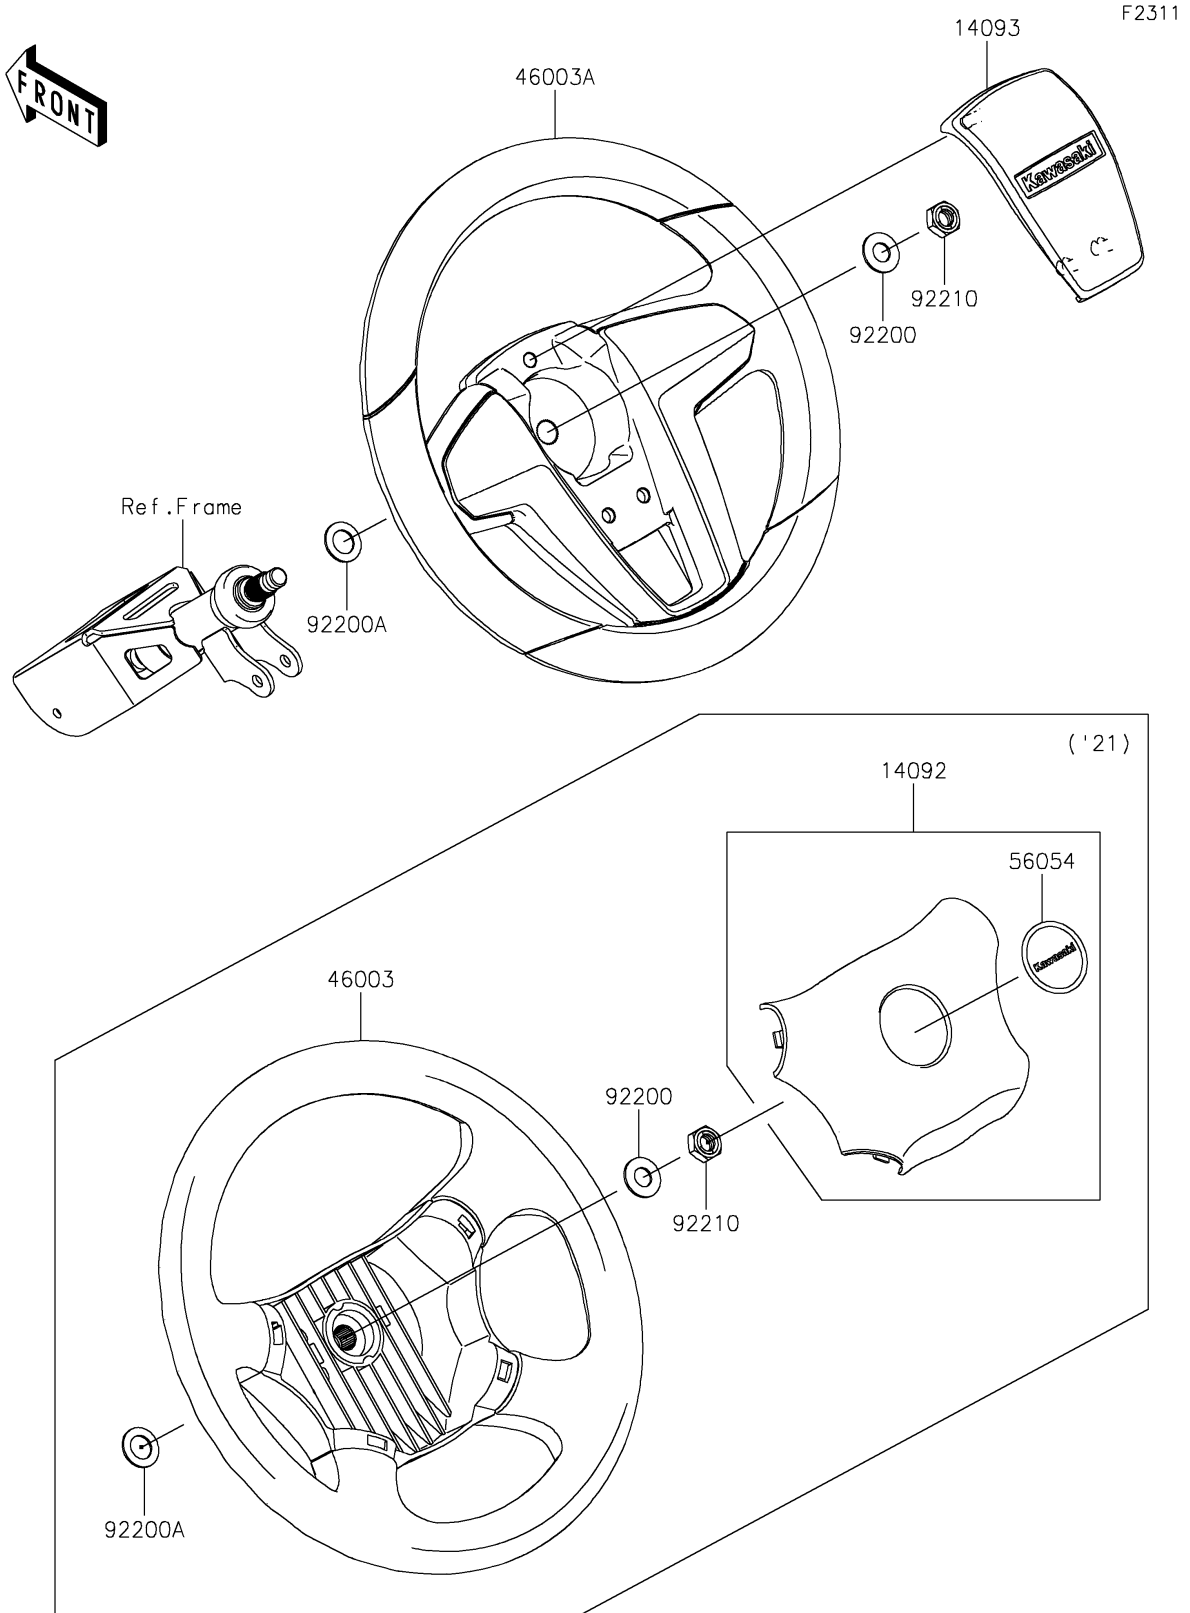

2021 MULE SX™ 4x4 XC LE FI PARTS DIAGRAM

Steering Wheel

2021 MULE SX™ 4x4 XC LE FI PARTS LIST

Steering Wheel

ITEM NAME	PART NUMBER	QUANTITY
COVER,HORN SWITCH (Ref # 14092)	14092-1029	1
HANDLE (Ref # 46003)	46003-0595	1
MARK,CENTER LOGO,KAWASAKI (Ref # 56054)	56054-1188	1
WASHER,12.1X25X1.6 (Ref # 92200)	92200-0455	1
WASHER,15X25X1.6 (Ref # 92200A)	92200-0460	1
NUT,LOCK,12MM (Ref # 92210)	92210-1249	1